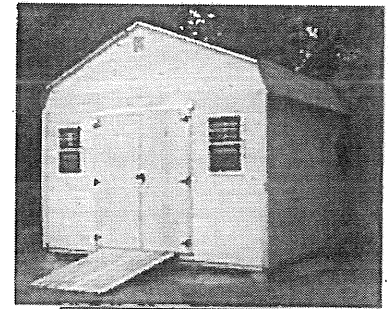

Sizes	Pine/ 1-11 Gable	Vinyl Gable
6 x 8	1,390.00	1,710.00
6 x 10	1,575.00	1,960.00
6 x 12	1,770.00	2,200.00
8 x 8	1,655.00	2,065.00
8 x 10	1,880.00	2,335.00
8 x 12	2,105.00	2,650.00
8 x 14	2,360.00	2,925.00
8 x 16	2,610.00	3,155.00
8 x 20	3,255.00	3,850.00
10 x 10	2,215.00	2,755.00
10 x 12	2,500.00	3,095.00
10 x 14	2,780.00	3,435.00
10 x 16	3,005.00	3,690.00
10 x 20	3,905.00	4,500.00
12 x 12	2,890.00	3,450.00
12 x 14	3,260.00	3,885.00
12 x 16	3,485.00	4,175.00
12 x 20	4,410.00	5,150.00
12 x 24	5,530.00	6,355.00
14 x 14	4,015.00	4,585.00
14 x 16	4,575.00	5,225.00
14 x 20	5,675.00	6,405.00
14 x 24	6,810.00	7,705.00

Doors	Shed Extras
Wooden	Ramps
30" single $80.00	4 x 5 PT $75.00
4' Dbl $90.00	Lofts
5' Dbl $100.00	3 x 8 $50.00
Vinyl Clad	3 x 10 $65.00
30" single $160.00	3 x 12 $85.00
4' Dbl $180.00	Ridge Vent
5' Dbl $200.00	$30.00 per 4' section
3' Out Swing Steel Doors	Cupola (non functional)
With out glass $291.00	$155.00
With glass $341.00	Extended Overhangs (rakes)
Dbl 5' French steel door	15% (base price of shed)
with or without glass $575.00	Extended Overhangs (eves)
Overhead (garage) Doors	15% (base price of shed)
(Required 80" or 88" wall	2' Porch Overhang w/ no deck
height upgrade 15%/17%)	25% (base price of shed)
4' $568.00	4' Porch Overhang w/ no deck
5' $585.00	30% (base price of shed)
6' $597.00	2' Porch Overhang w/ deck
7' $620.00	30% (base price of shed)
8' $635.00	4' Porch Overhang w/ deck
9' $715.00	35% (base price of shed)
Steel Roll-Up Doors	Interior Wall Partitions
must go on gable end wall)	(2x4x6 covered one side with
4' $345.00	OSB Sheathing)
5' $361.00	6' $90.00
6' $378.00	8' $100.00
7' $390.00	10' $115.00
	12' $125.00
	14' $140.00
Windows & Accessories	Work Bench
Additional Aluminum Single	(2' wide bench w/ 3/4" CDX plywood)
hung windows w/screens	6' $78.00
$75.00	8' $89.00
($20.00 credit per window for each not	10' $91.00
used 1 window 8 x 10 and smaller, 2 on	12' $103.00
larger sizes)	14' $118.00
Vinyl Windows $150.00	PT Floor Joist & 3/4" CDX
(in place of aluminum) $110.00	plywood upgrade $1.40 Per sq ft
(each additional)	Floor Insulation $2.50 per sq ft
Vinyl Shutters $20.00 per set	
Vinyl Window Boxes $25.00	

Sizes	Pine/ 1-11 Gambrel	Vinyl Gambrel
6 x 8	N/A	N/A
6 x 10	N/A	N/A
6 x 12	N/A	N/A
8 x 8	1,745.00	2,175.00
8 x 10	1,985.00	2,450.00
8 x 12	2,240.00	2,765.00
8 x 14	2,475.00	3,055.00
8 x 16	2,725.00	3,305.00
8 x 20	3,365.00	4,055.00
10 x 10	2,335.00	2,890.00
10 x 12	2,615.00	3,250.00
10 x 14	2,910.00	3,615.00
10 x 16	3,145.00	3,895.00
10 x 20	4,050.00	4,720.00
12 x 12	3,035.00	3,690.00
12 x 14	3,405.00	4,160.00
12 x 16	3,630.00	4,480.00
12 x 20	4,560.00	5,395.00
12 x 24	5,715.00	6,605.00
14 x 14	4,175.00	4,915.00
14 x 16	4,755.00	5,515.00
14 x 20	5,870.00	6,755.00
14 x 24	7,155.00	8,165.00

The height of our shed to the peak are as follows

Regular Style				Gambrel Style			
6' wide	8'9"	12' wide	10'0"	6' wide	N/A	12' wide	11'1"
8' wide	9'2"	14' wide	10'5"	8' wide	10'1"	14' wide	12'2"
	10' wide	9'7"			10' wide	10'5"	

Super quality! Comparable Prices!! You decide!