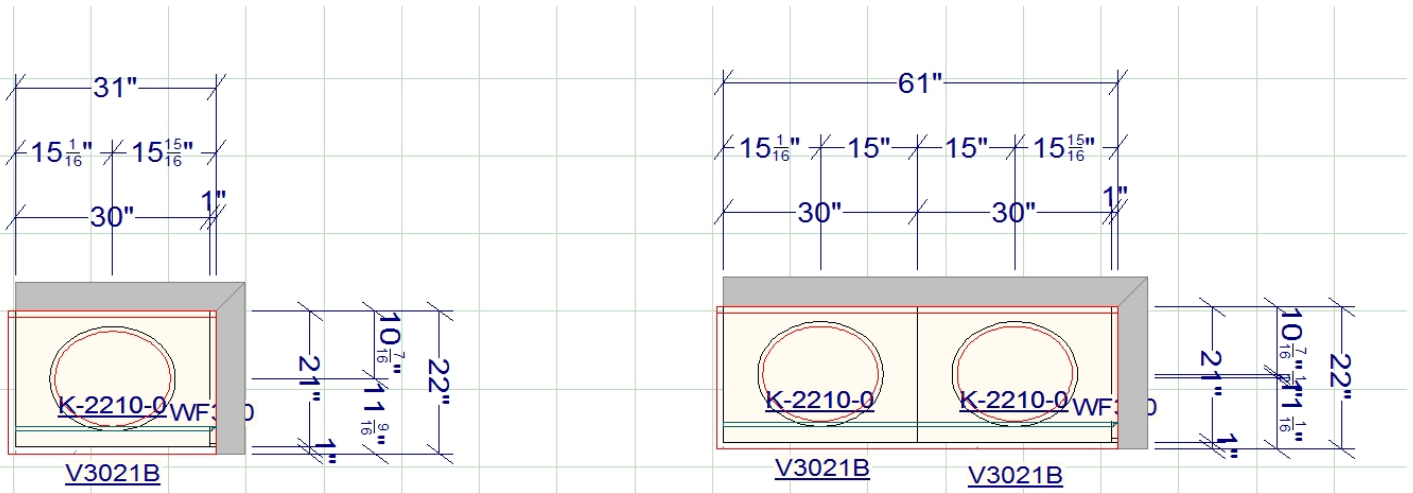

Downstairs Vanity

Upstairs Vanity

Vanity Plans

Downstairs

Upstairs

JSI Plymouth White Allwood Dovetail 3/4 Ext Drawers
with Undermount Glides

Solid White Cultured Top with Integrated sink