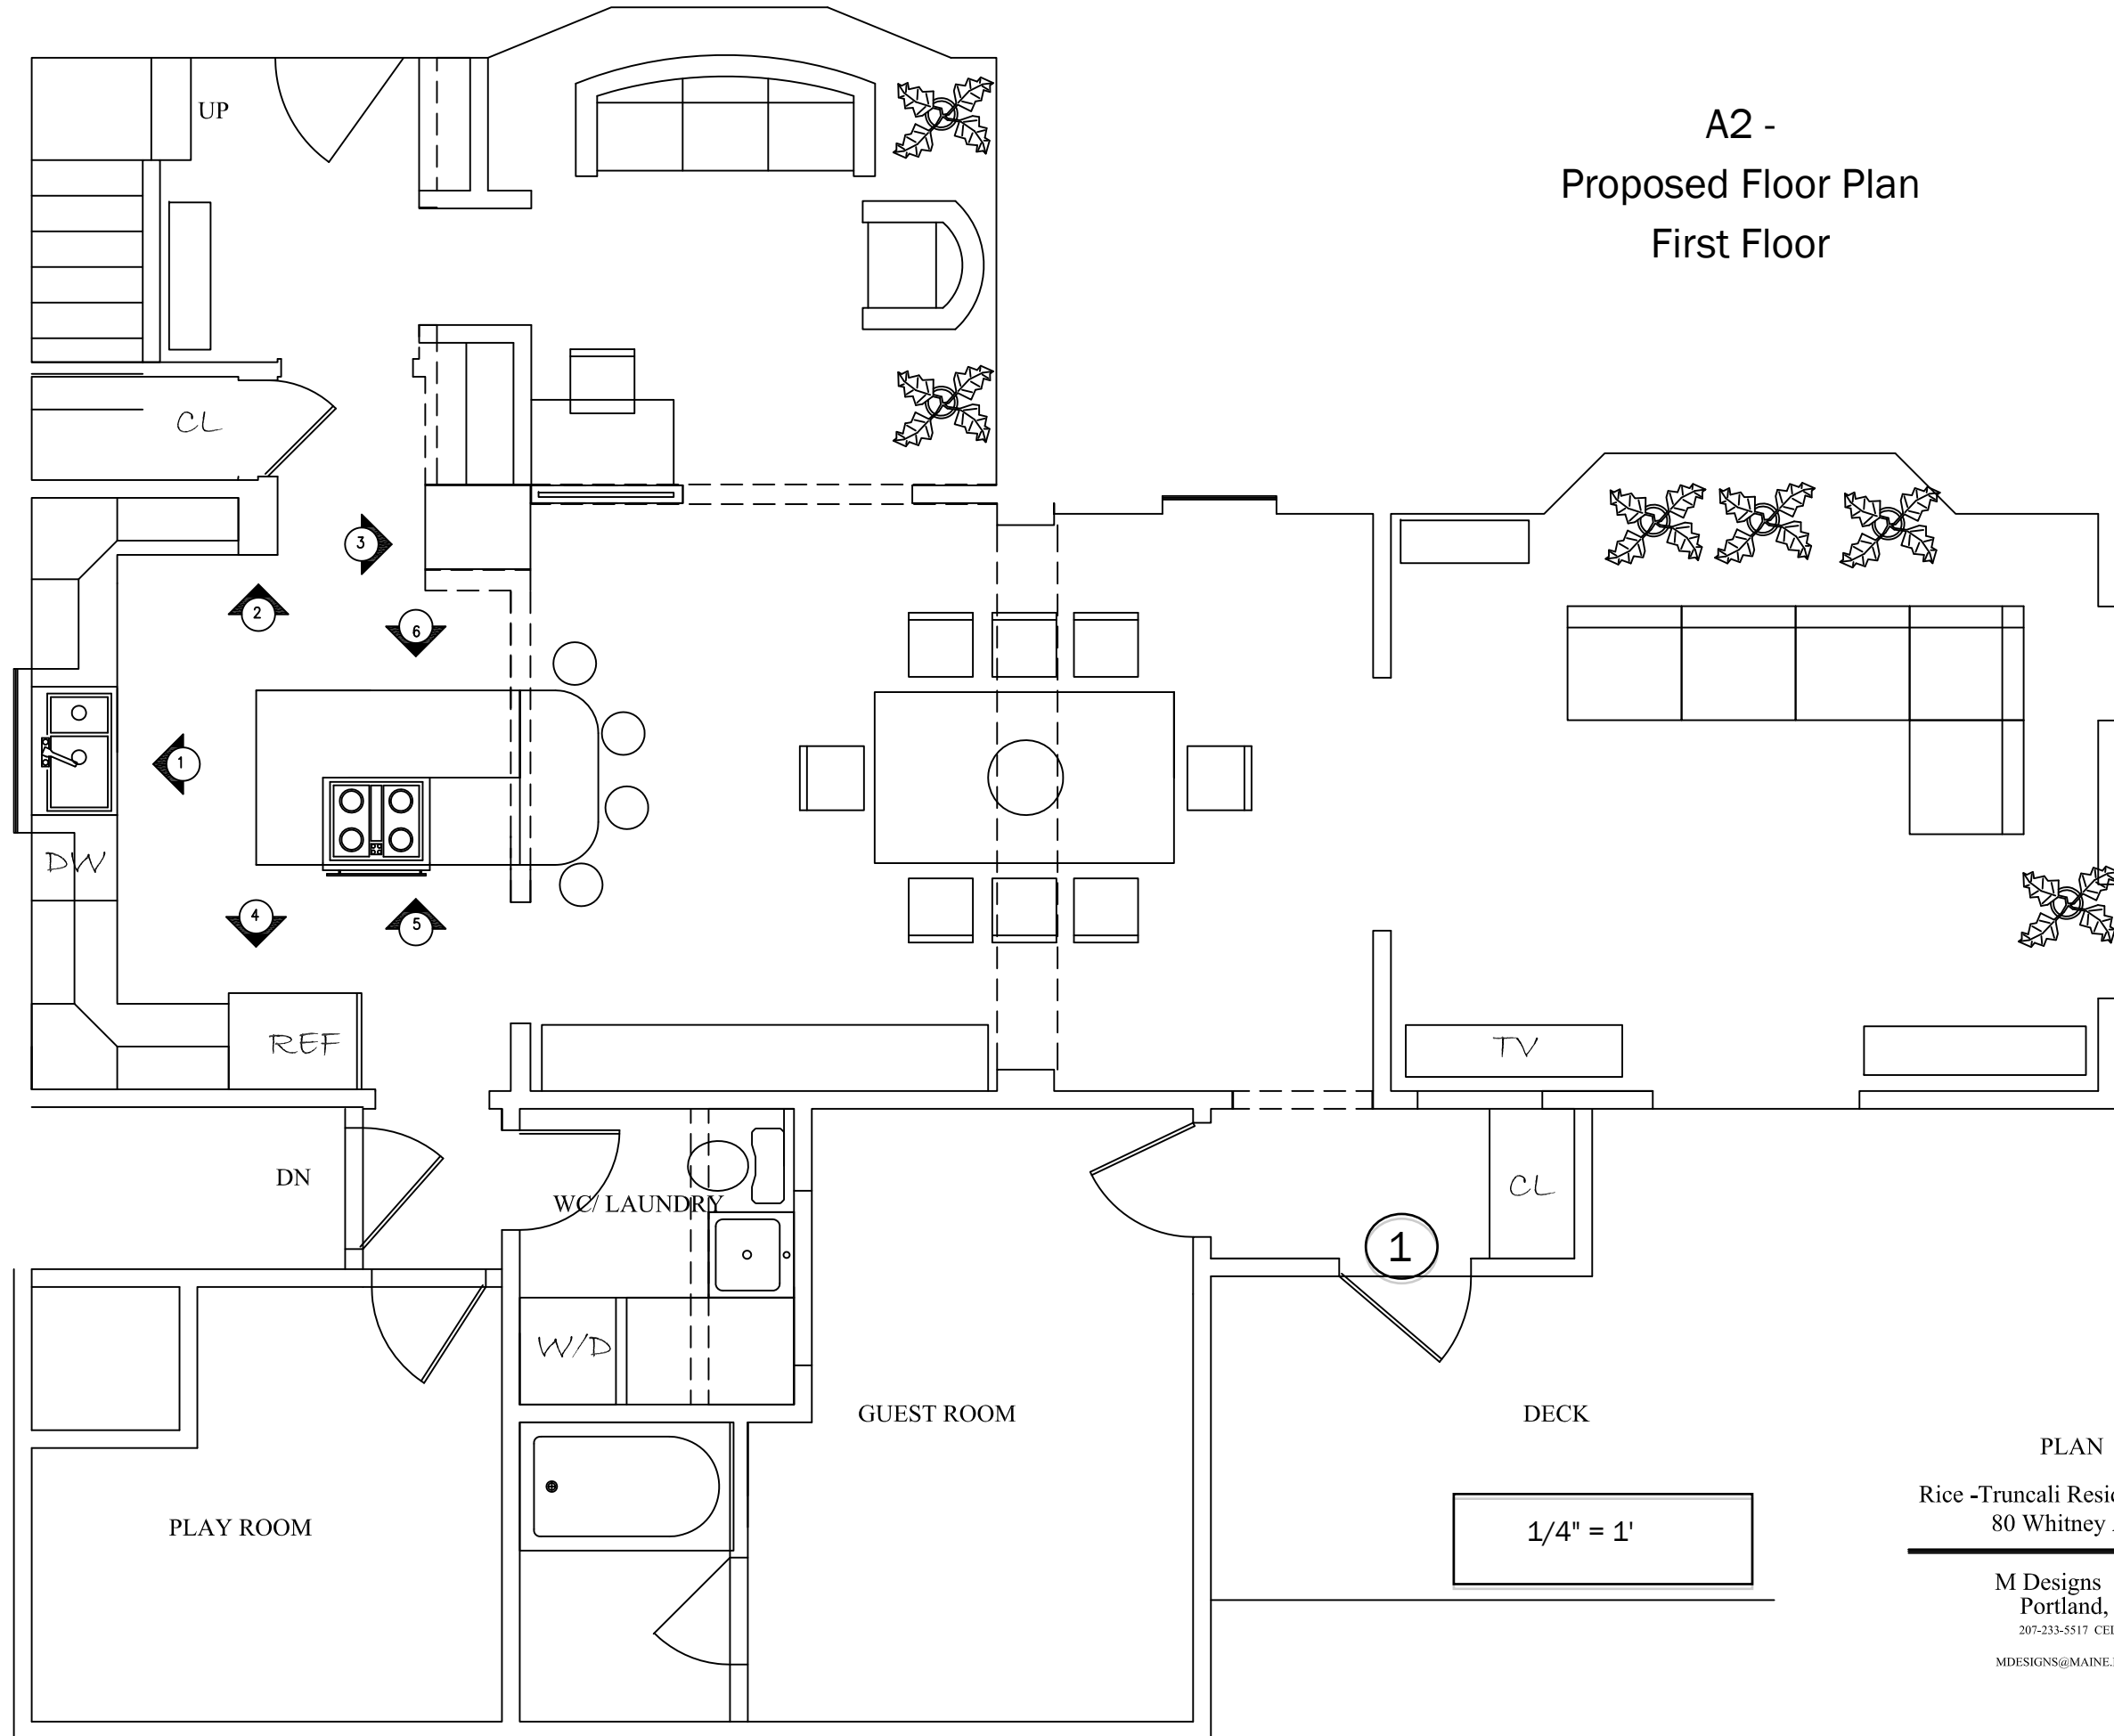

A2 -
Proposed Floor Plan
First Floor

PLAN

Rice-Truncali Residence
80 Whitney Ave

M Designs
Portland, Maine
207-233-5517 CELL

MDESIGNS@MAINE.RR.COM

1-23-14