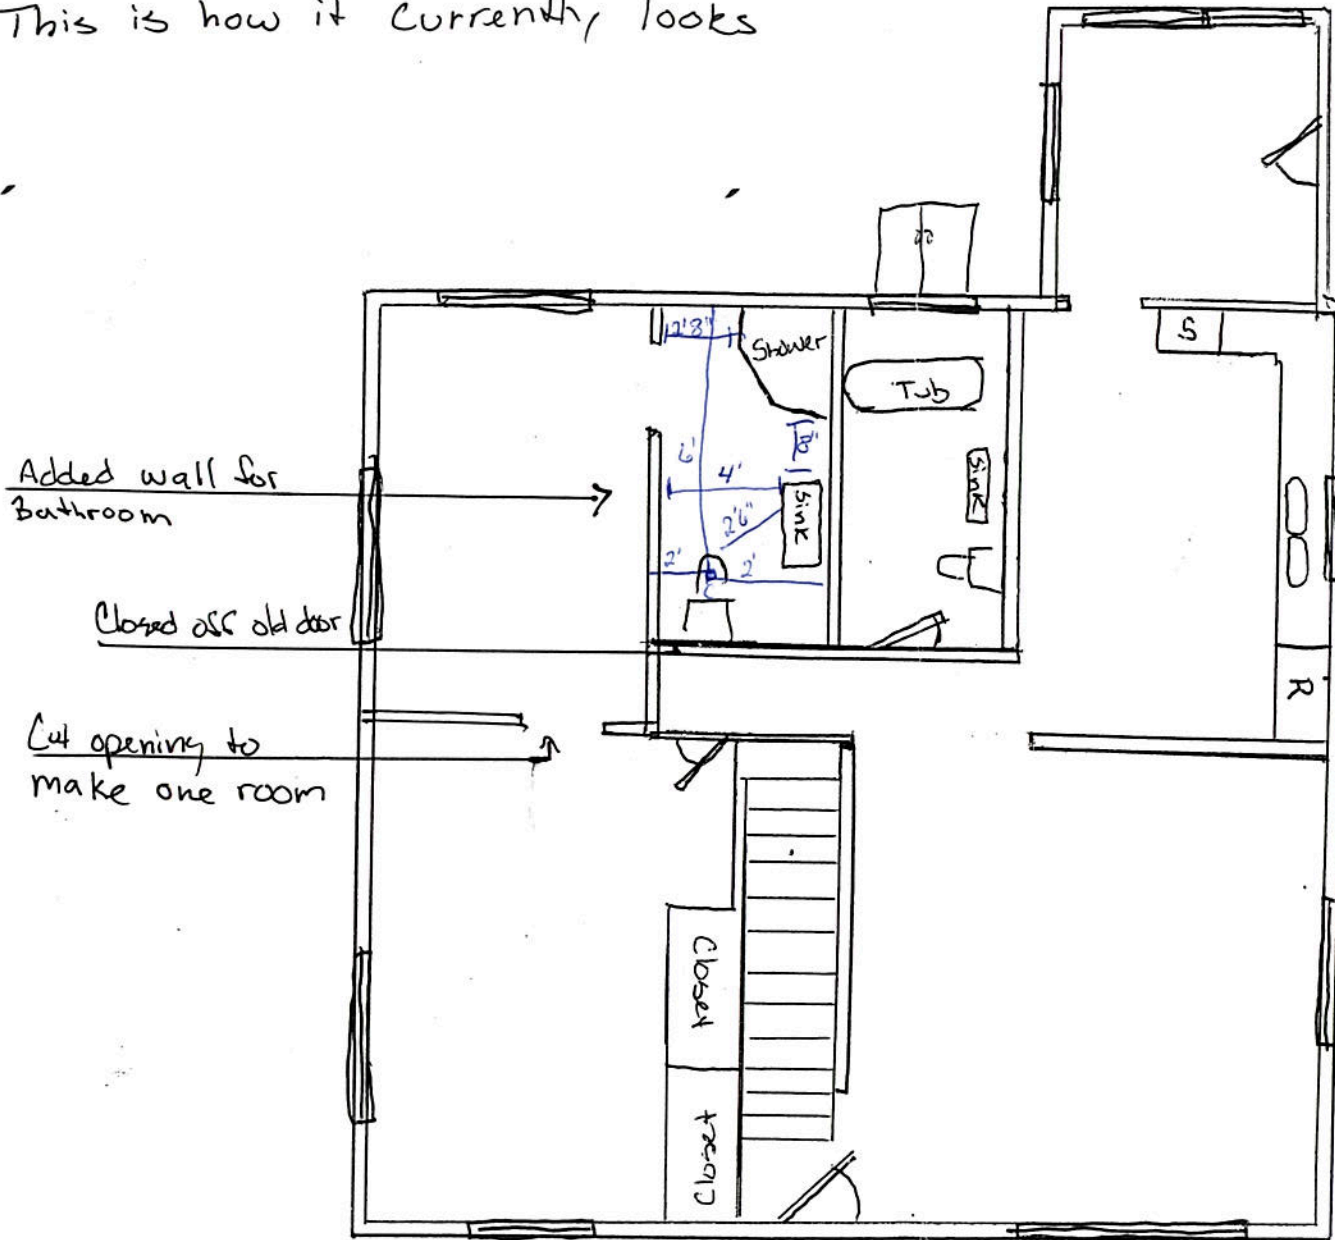

# 1<sup>st</sup> Floor

This is how it currently looks

Added shower, sink, and toilet.

Removed portion of wall to combine the 2 rooms.

Added wall to close off bathroom

Shower, Toilet, and sink  
\$ 600.00 No labor costs

New wall  
\$200.00 No labor costs

Total Cost \$ 800.00

Attn: Sarah

Frances & A

\* All taxes paid today 2/16