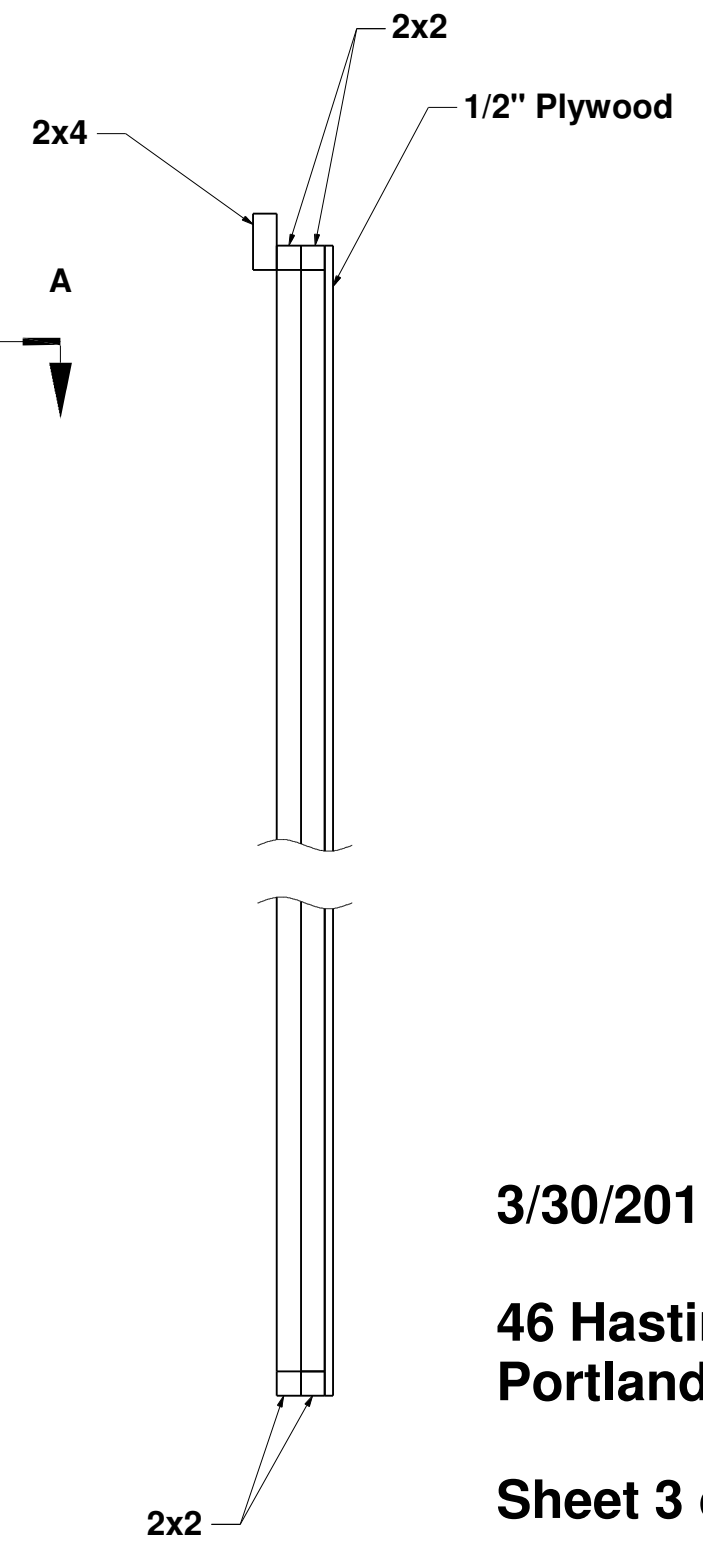

Scale: 1" = 1'

3/30/2015

46 Hastings St.
Portland, ME 04102

Sheet 3 of 3

Elevation View Existing Partition Wall