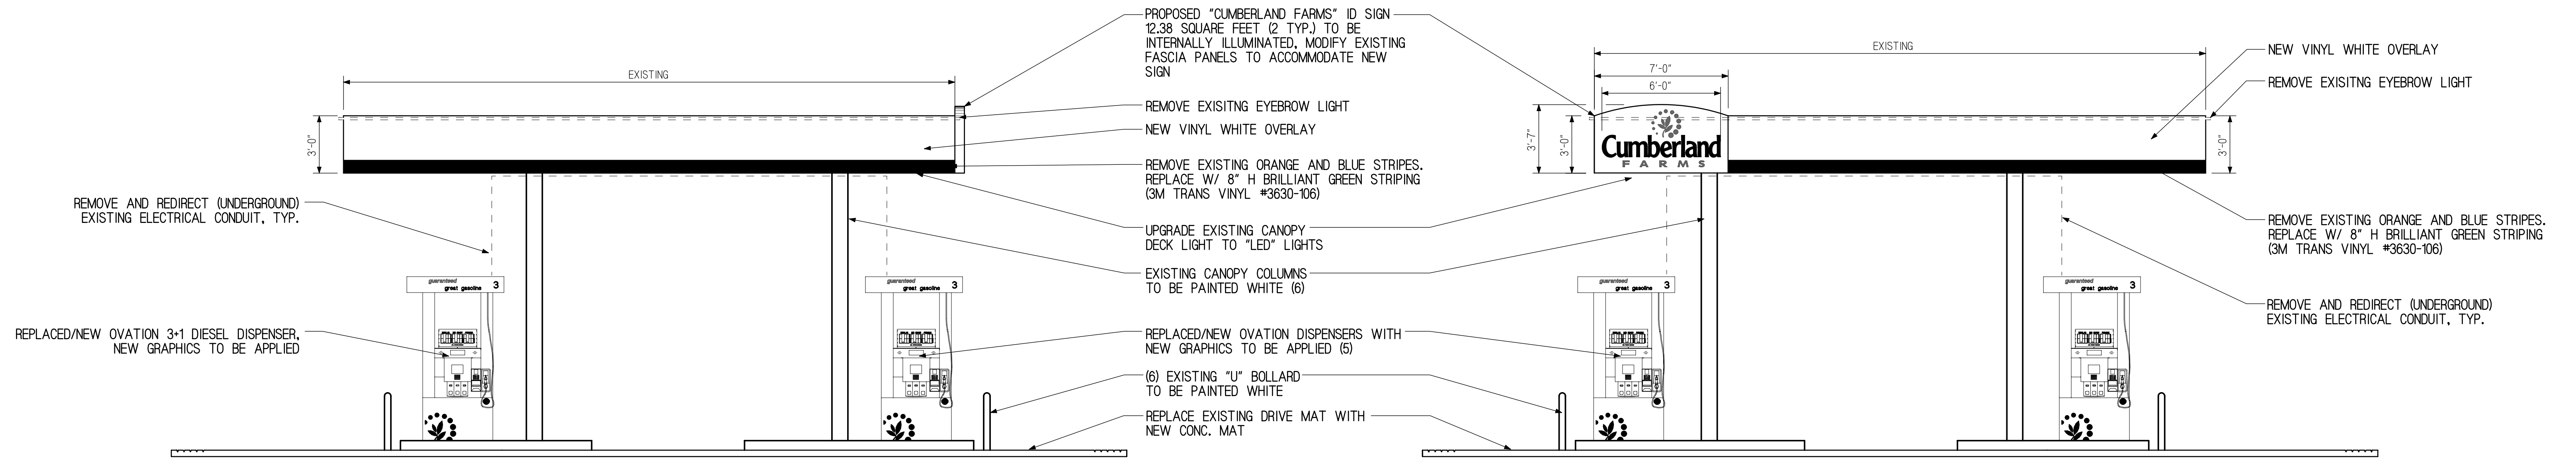

RIGHT SIDE ELEVATION

FRONT ELEVATION

REAR ELEVATION

REVISIONS		V#1614	512 Woodford Street PORTLAND, MAINE	
		Store# 5613	 CUMBERLAND FARMS, INC. 100 Crossing Boulevard Framingham, Massachusetts 01702	
		Gas Station# XXXX		
			SCALE: 1/4" = 1'-0"	DATE: 05-21-2013
			FILE: CANOPY.pj/1087.db	DRAWN BY: SP
			CHECKED BY:	CFG12.0
PROPOSED CANOPY ELEVATIONS				