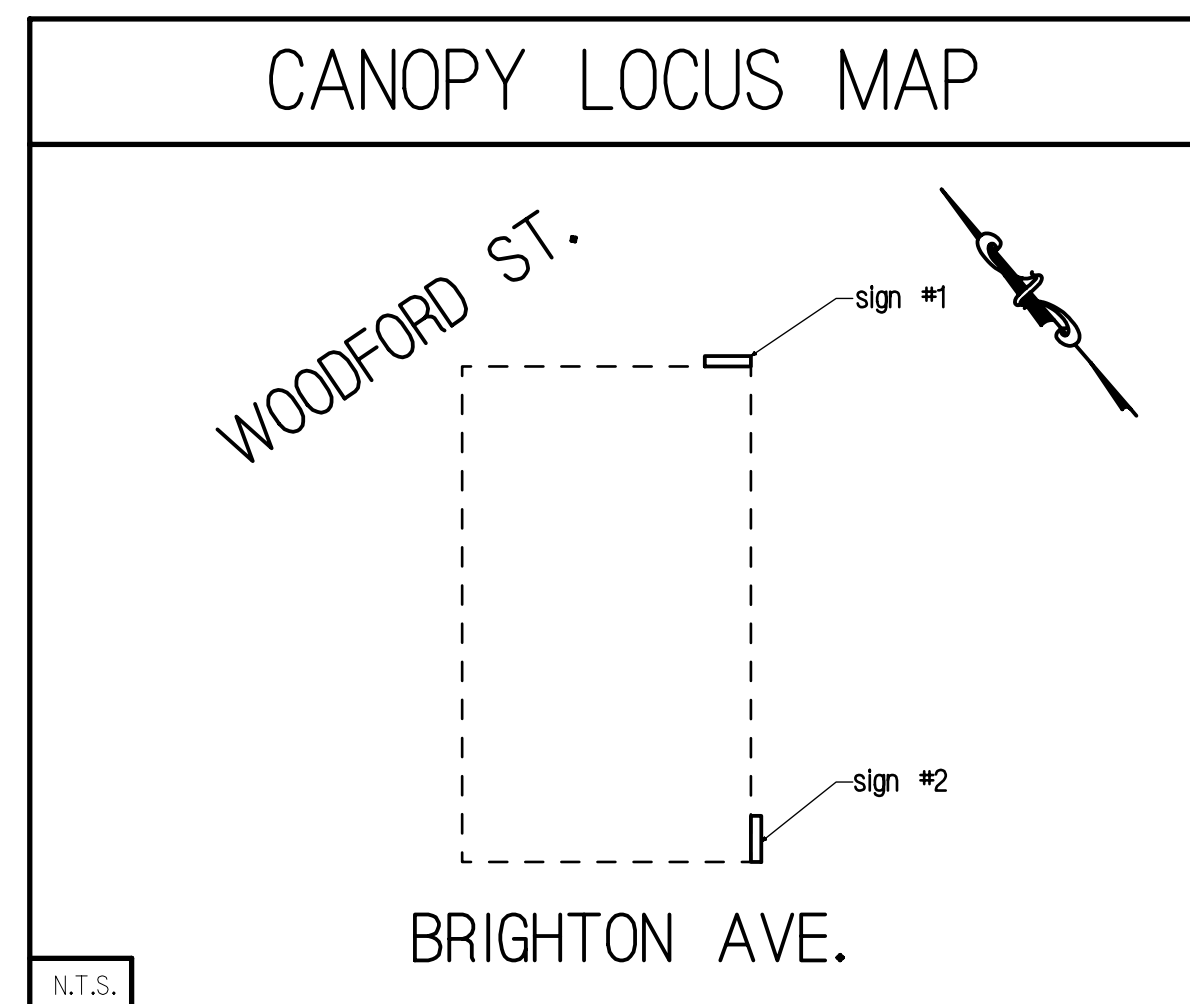

RIGHT SIDE ELEVATION

FRONT ELEVATION

REAR ELEVATION

REVISIONS		V#1614	512 Woodford Street PORTLAND, MAINE	
		Store# 5613	 CUMBERLAND FARMS, INC. 100 Crossing Boulevard Framingham, Massachusetts 01702	
		Gas Station# XXXX		
			SCALE: 1/4" = 1'-0"	DATE: 05-21-2013
			FILE: CANOPY.pj/1087.db	DRAWN BY: SP
			CHECKED BY:	CFG12.0
PROPOSED CANOPY ELEVATIONS				