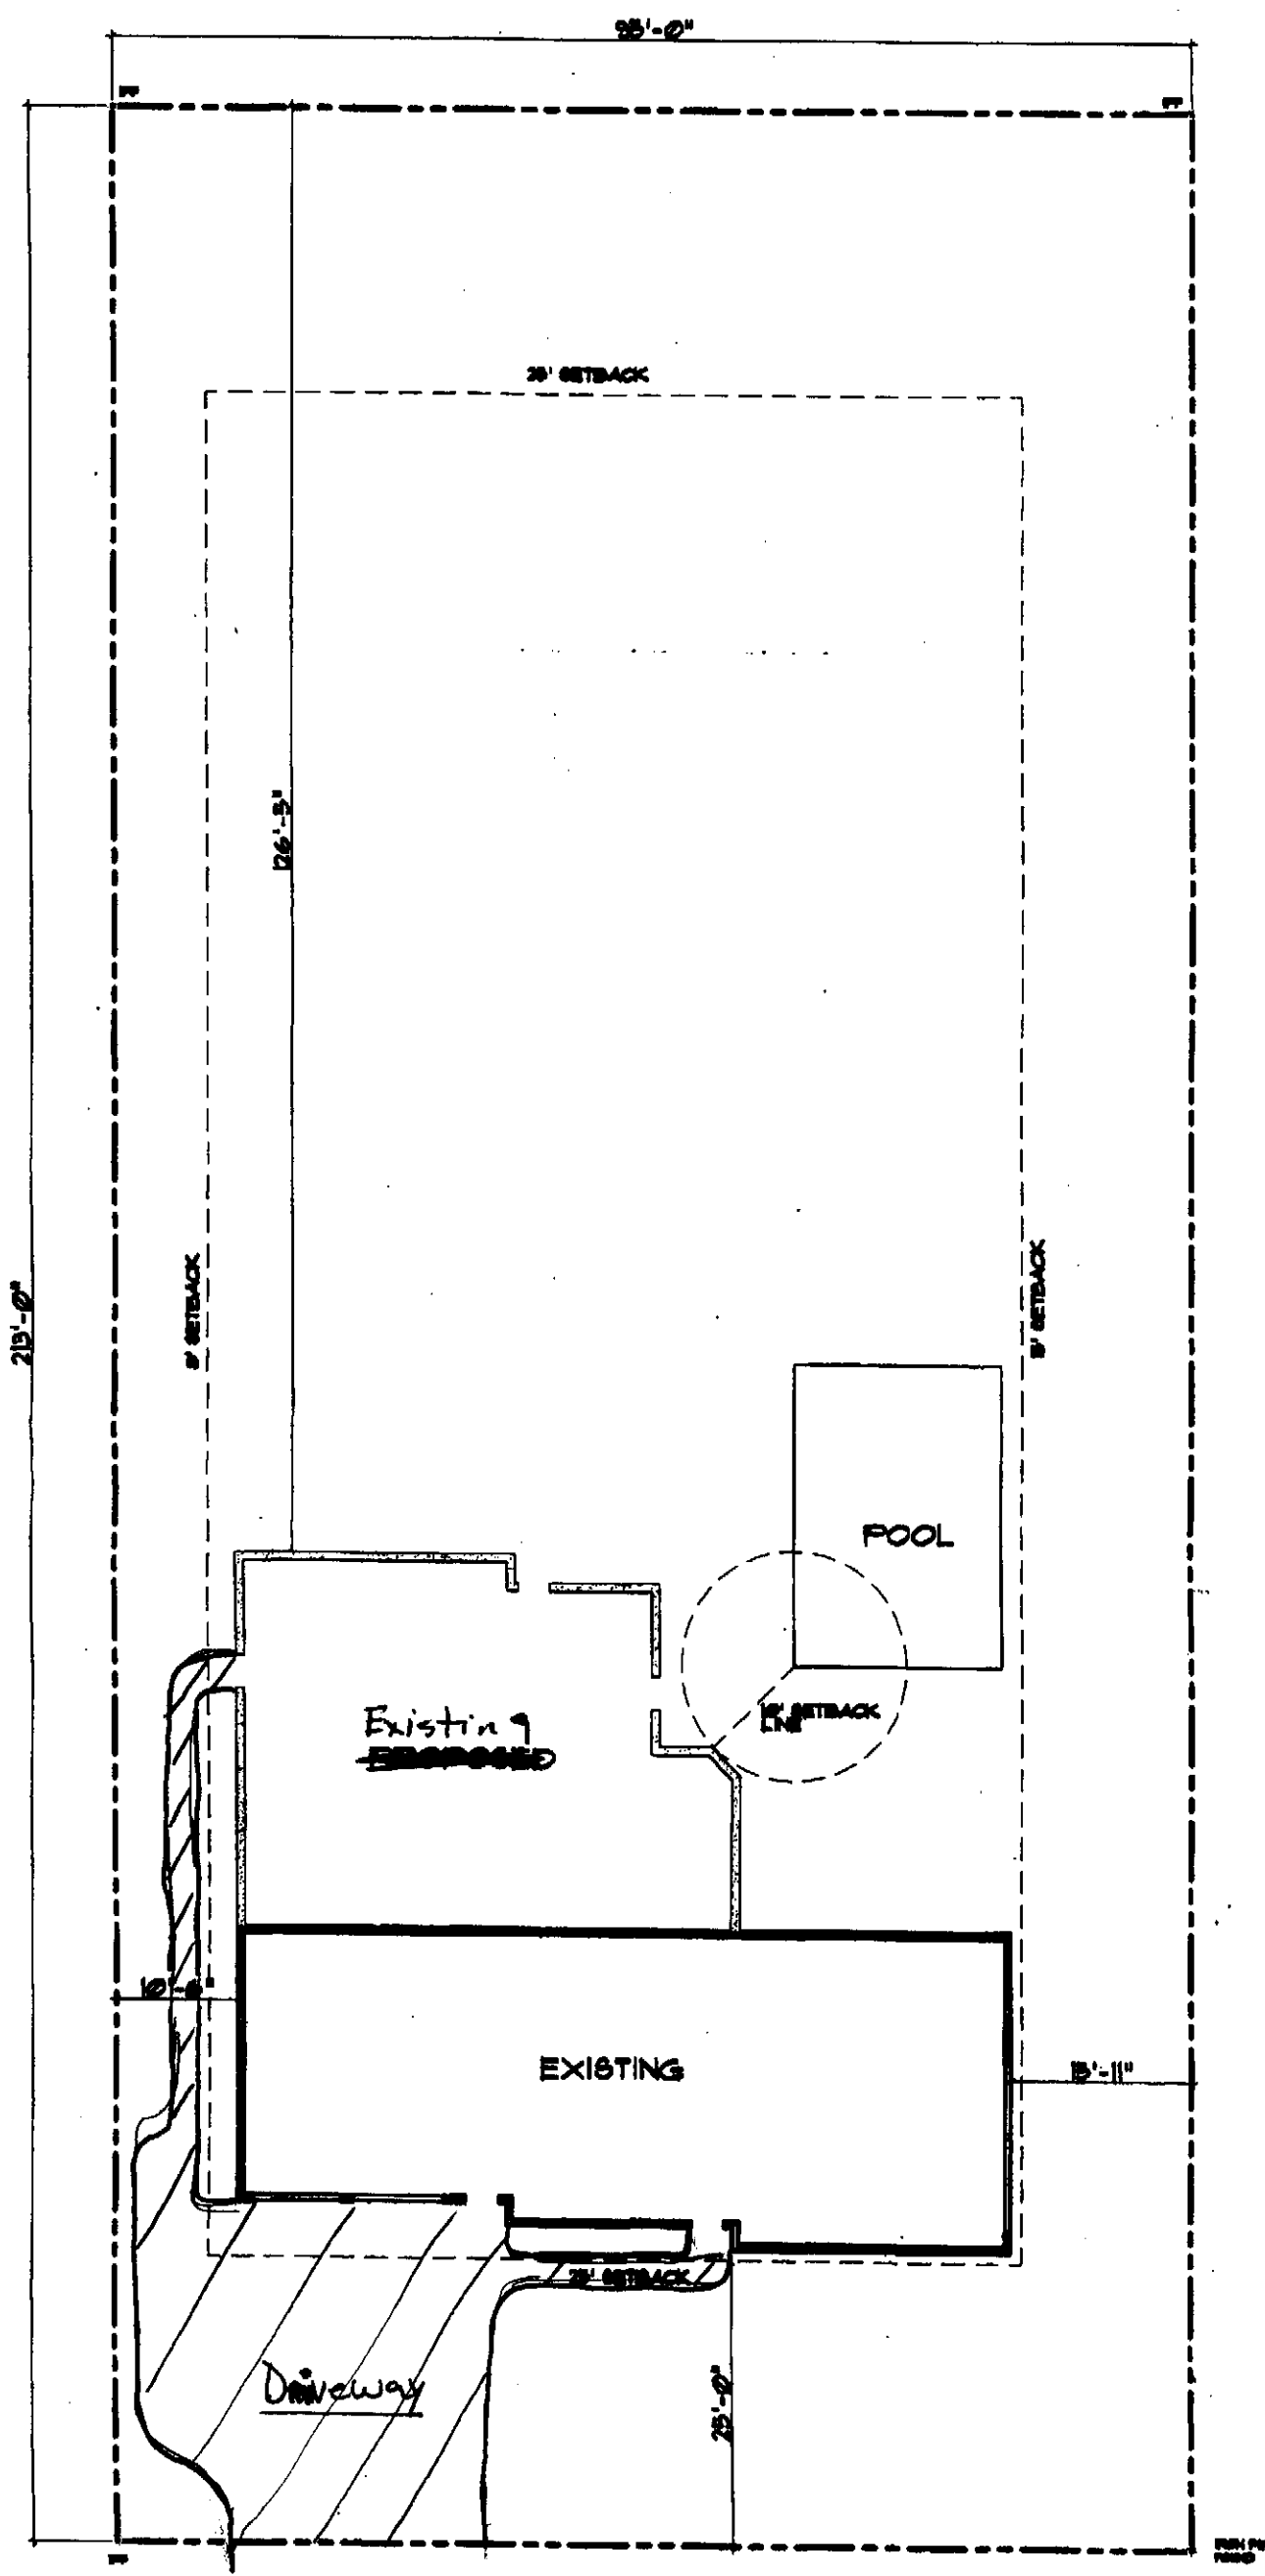

PLOT PLAN

SCALE: 1/16" = 1'-0"

FLOOR PLANS/PLOT PLAN

REVISIONS	
DATE	AUGUST 03, 2004
PROJECT	RUSSO
DRAWN BY	