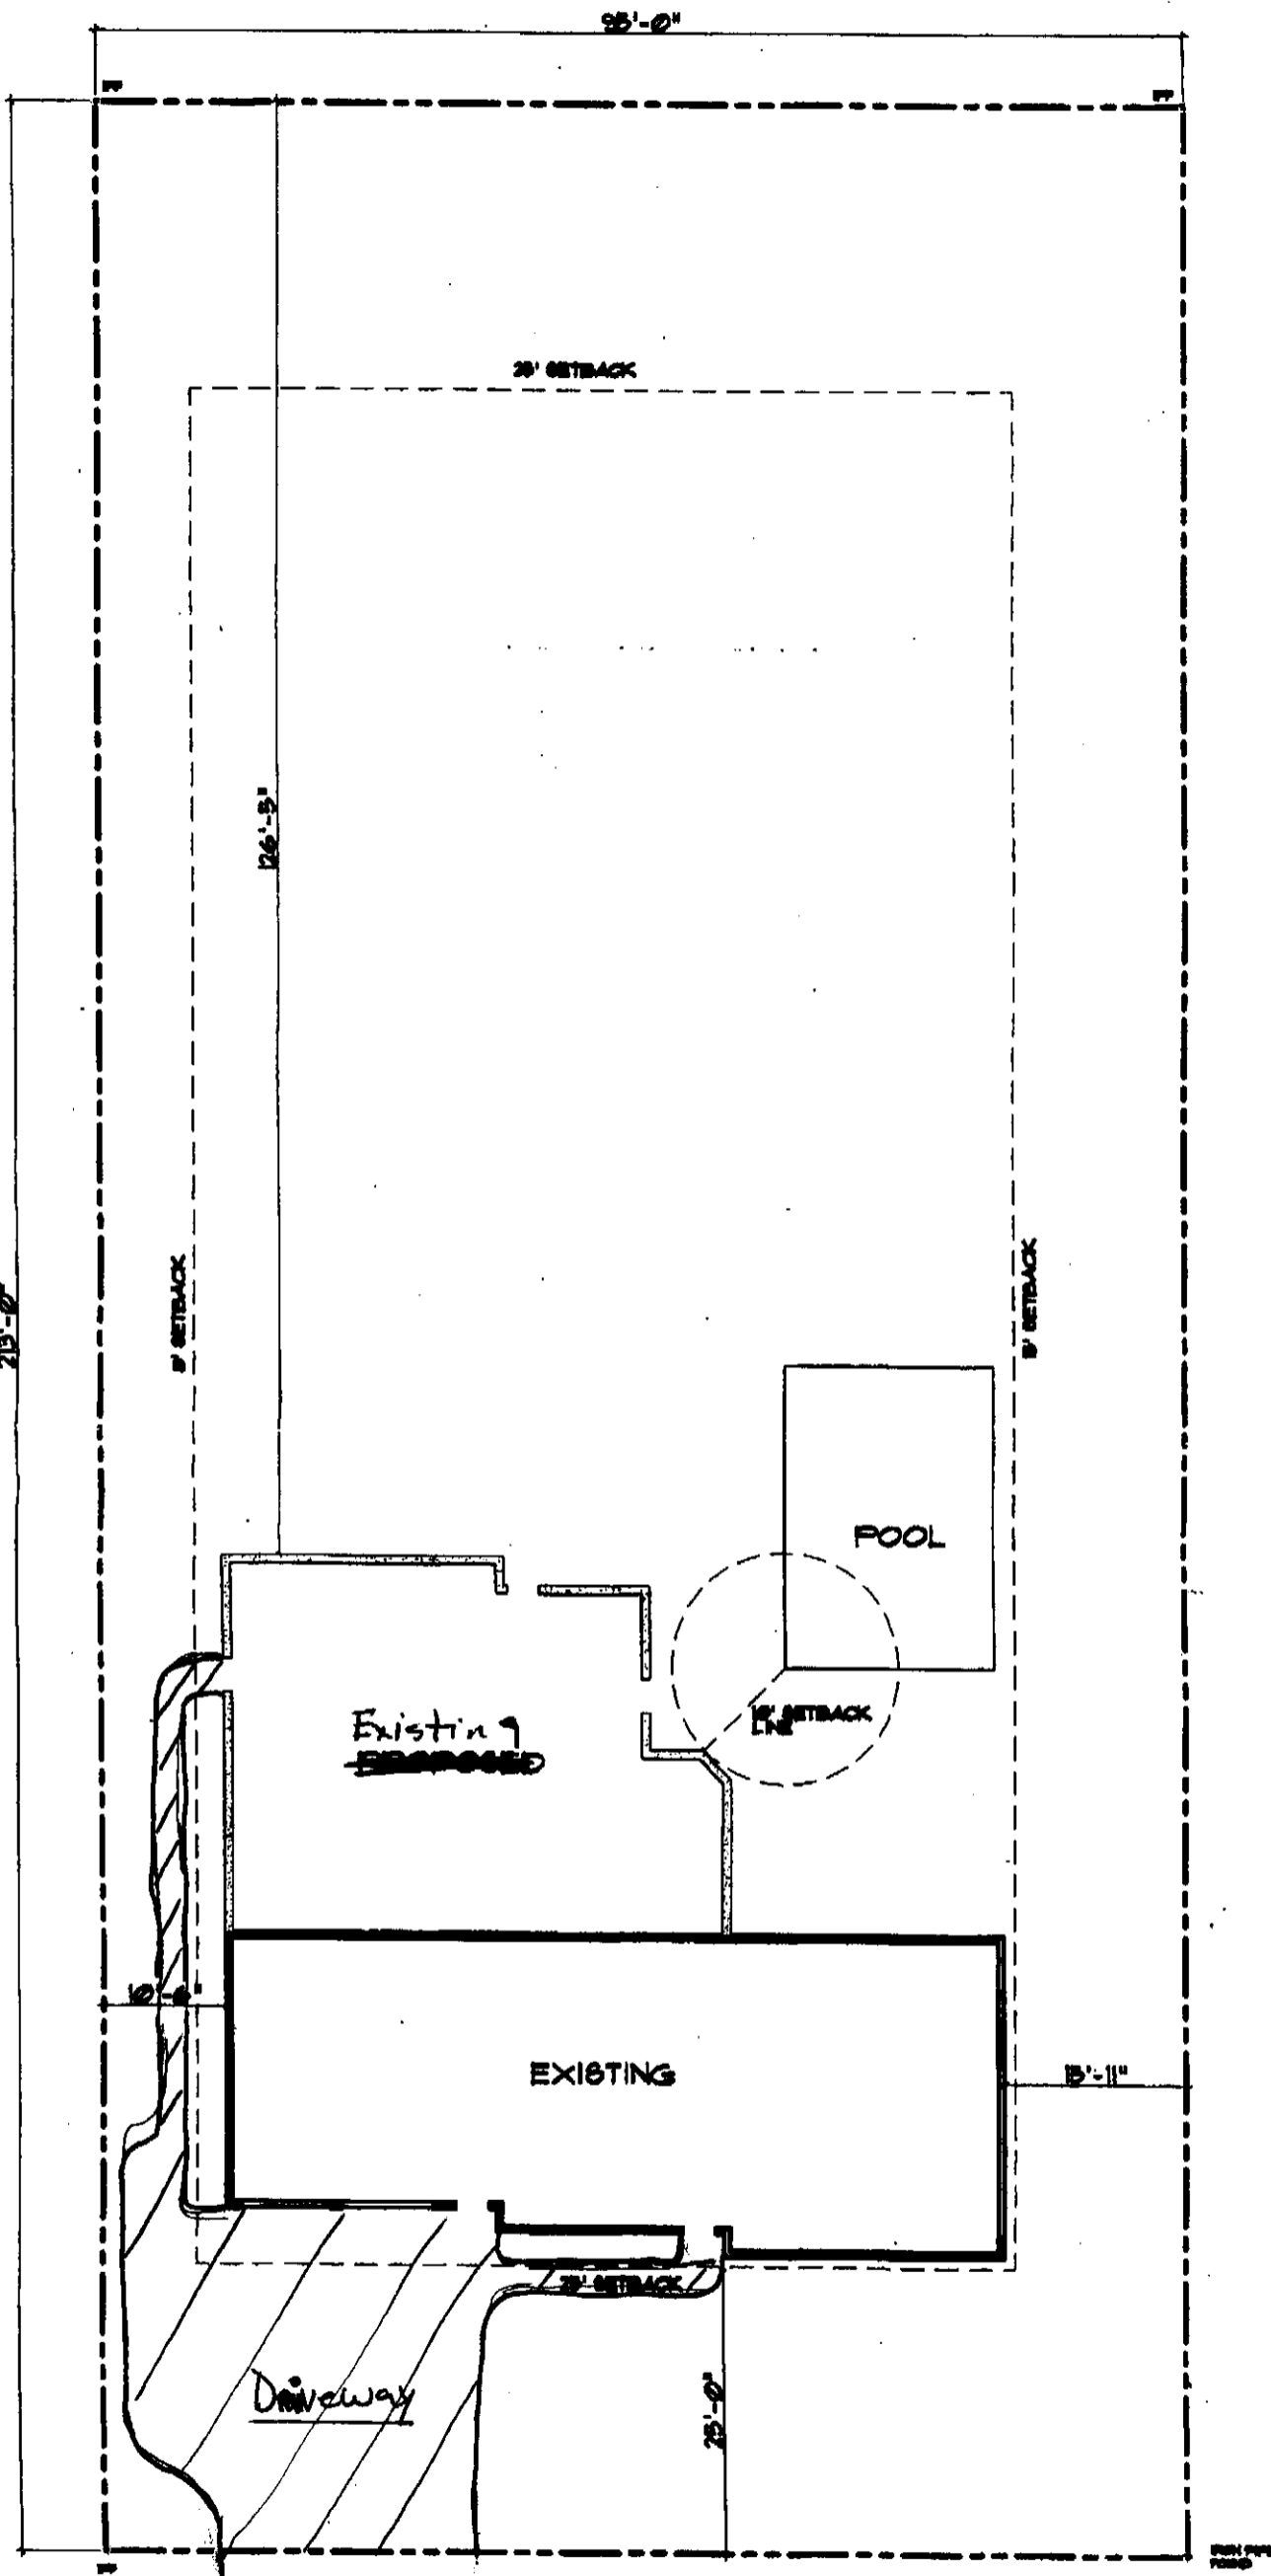

PLOT PLAN

SCALE: 1/16" = 1'-0"

FLOOR PLANS/PLOT PLAN

| |
|-----------------|
| REVISIONS |
| DATE |
| AUGUST 03, 2004 |
| PROJECT |
| RUSBO |
| DRAWN BY |