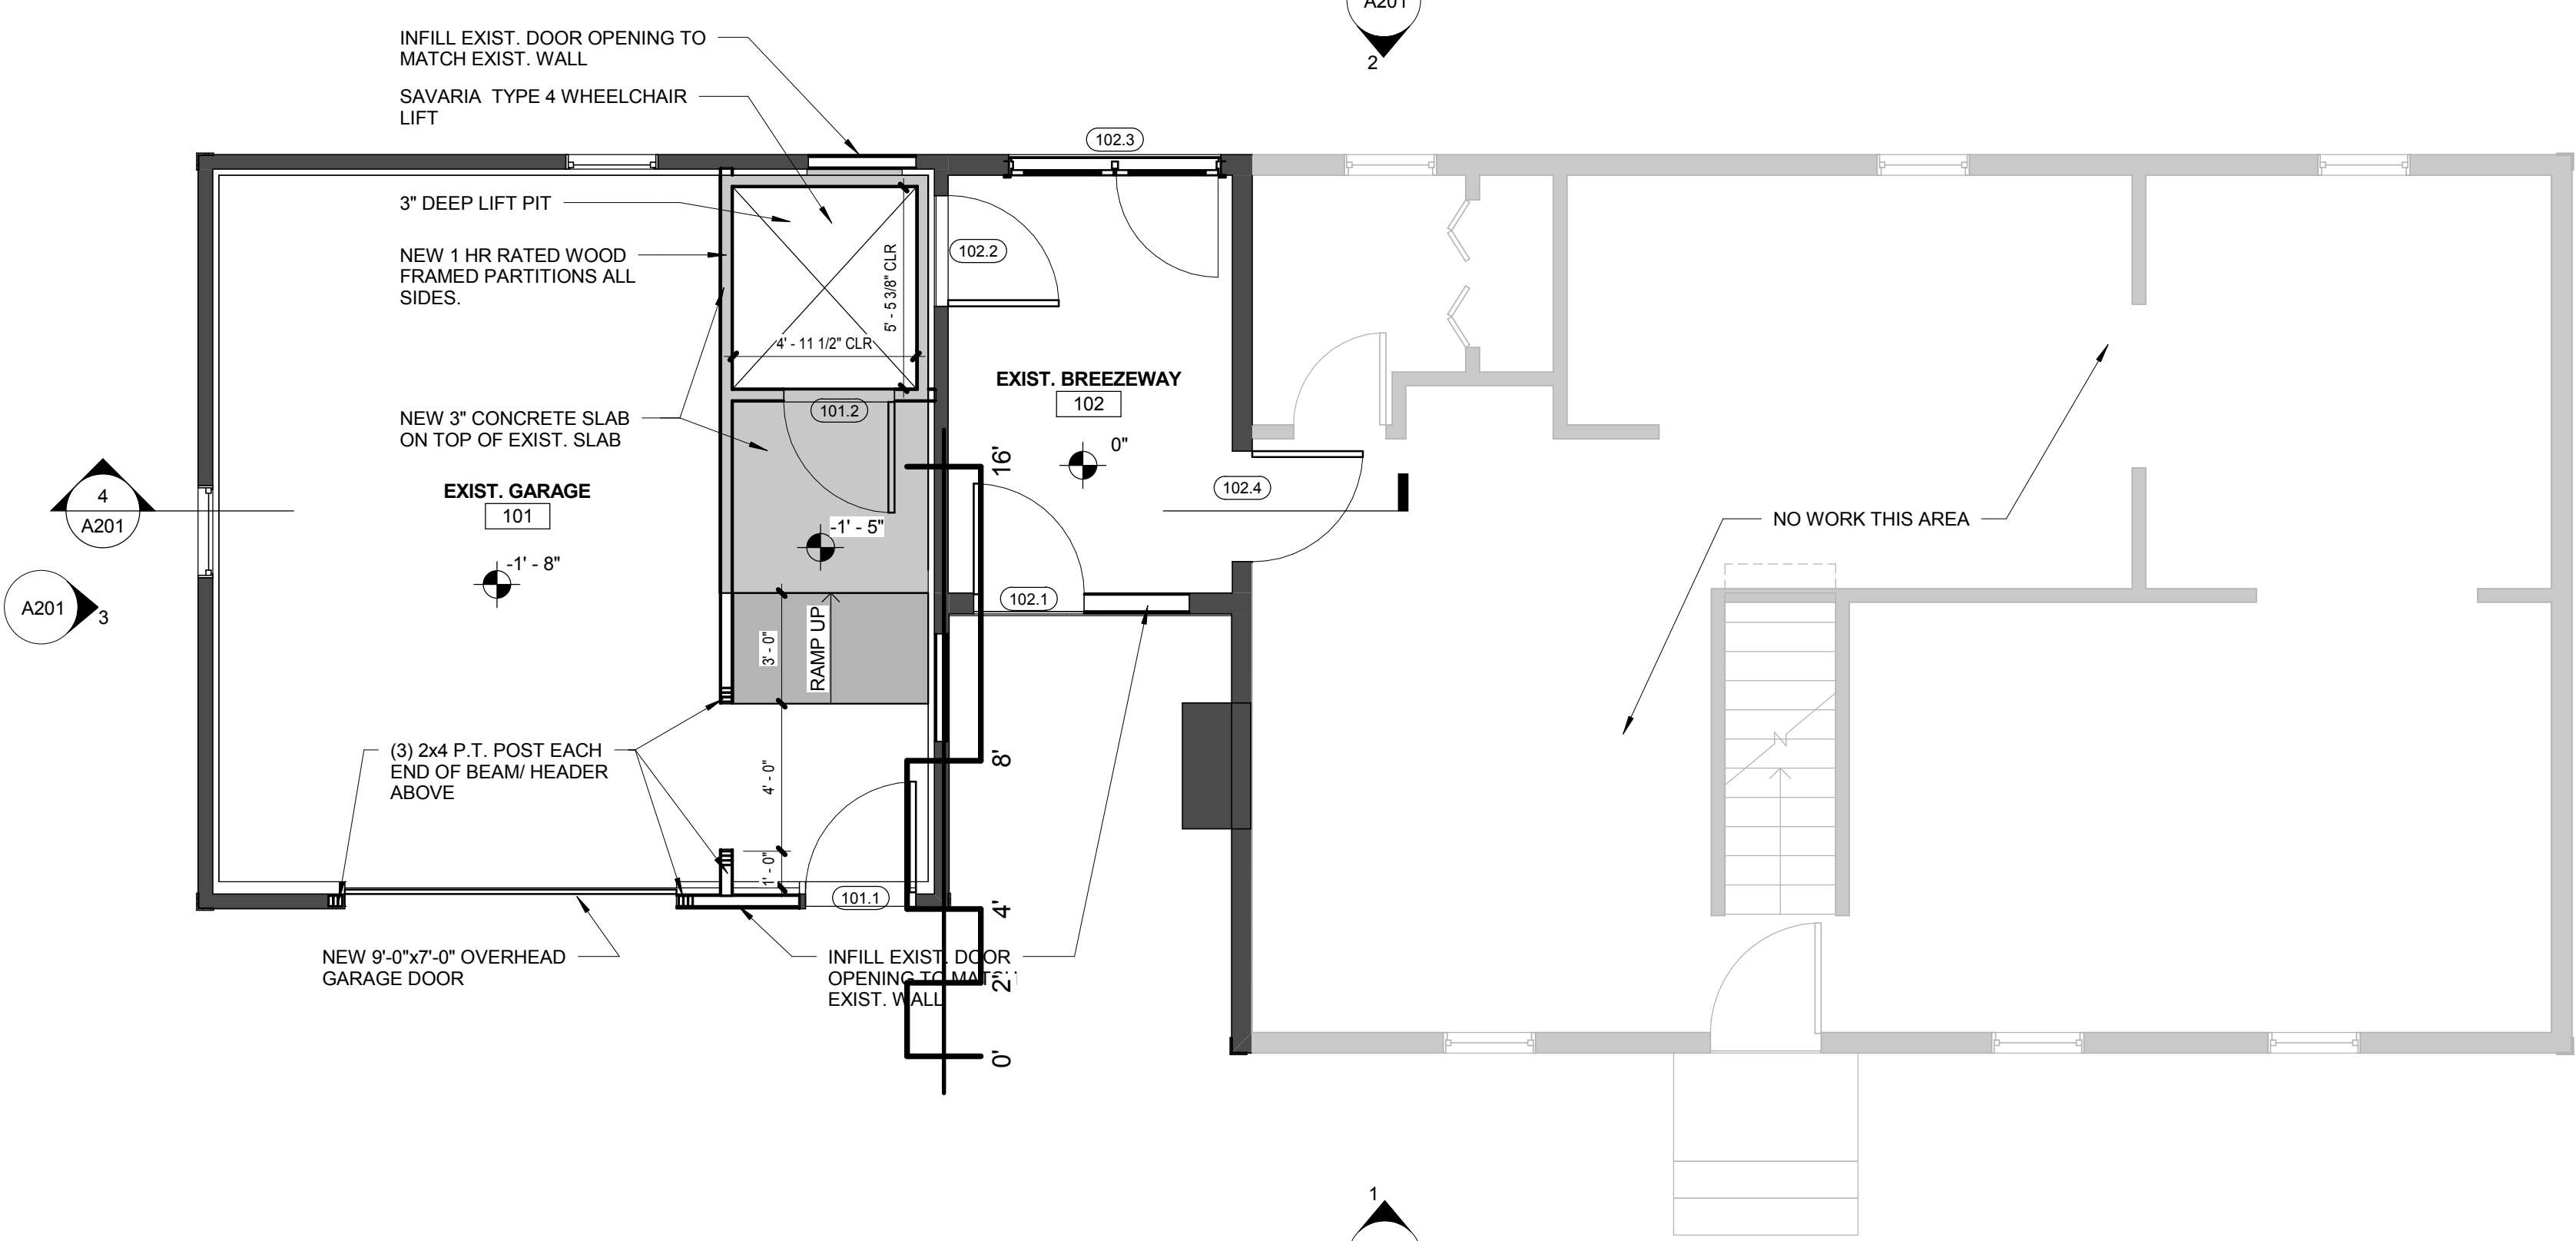

4 SECOND FLOOR - PROPOSED

SCALE: 1/4" = 1'-0"

2 SECOND FLOOR - DEMO

SCALE: 1/4" = 1'-0"

3 FIRST FLOOR - PROPOSED

SCALE: 1/4" = 1'-0"

1 FIRST FLOOR - DEMO

SCALE: 1/4" = 1'-0"

THE WALKER RESIDENCE
 50 Wingate Dr.
 Portland, Maine 04102

FLOOR PLANS - DEMO & PROPOSED

A101

Scale 1/4" = 1'-0" Date 11/19/2014