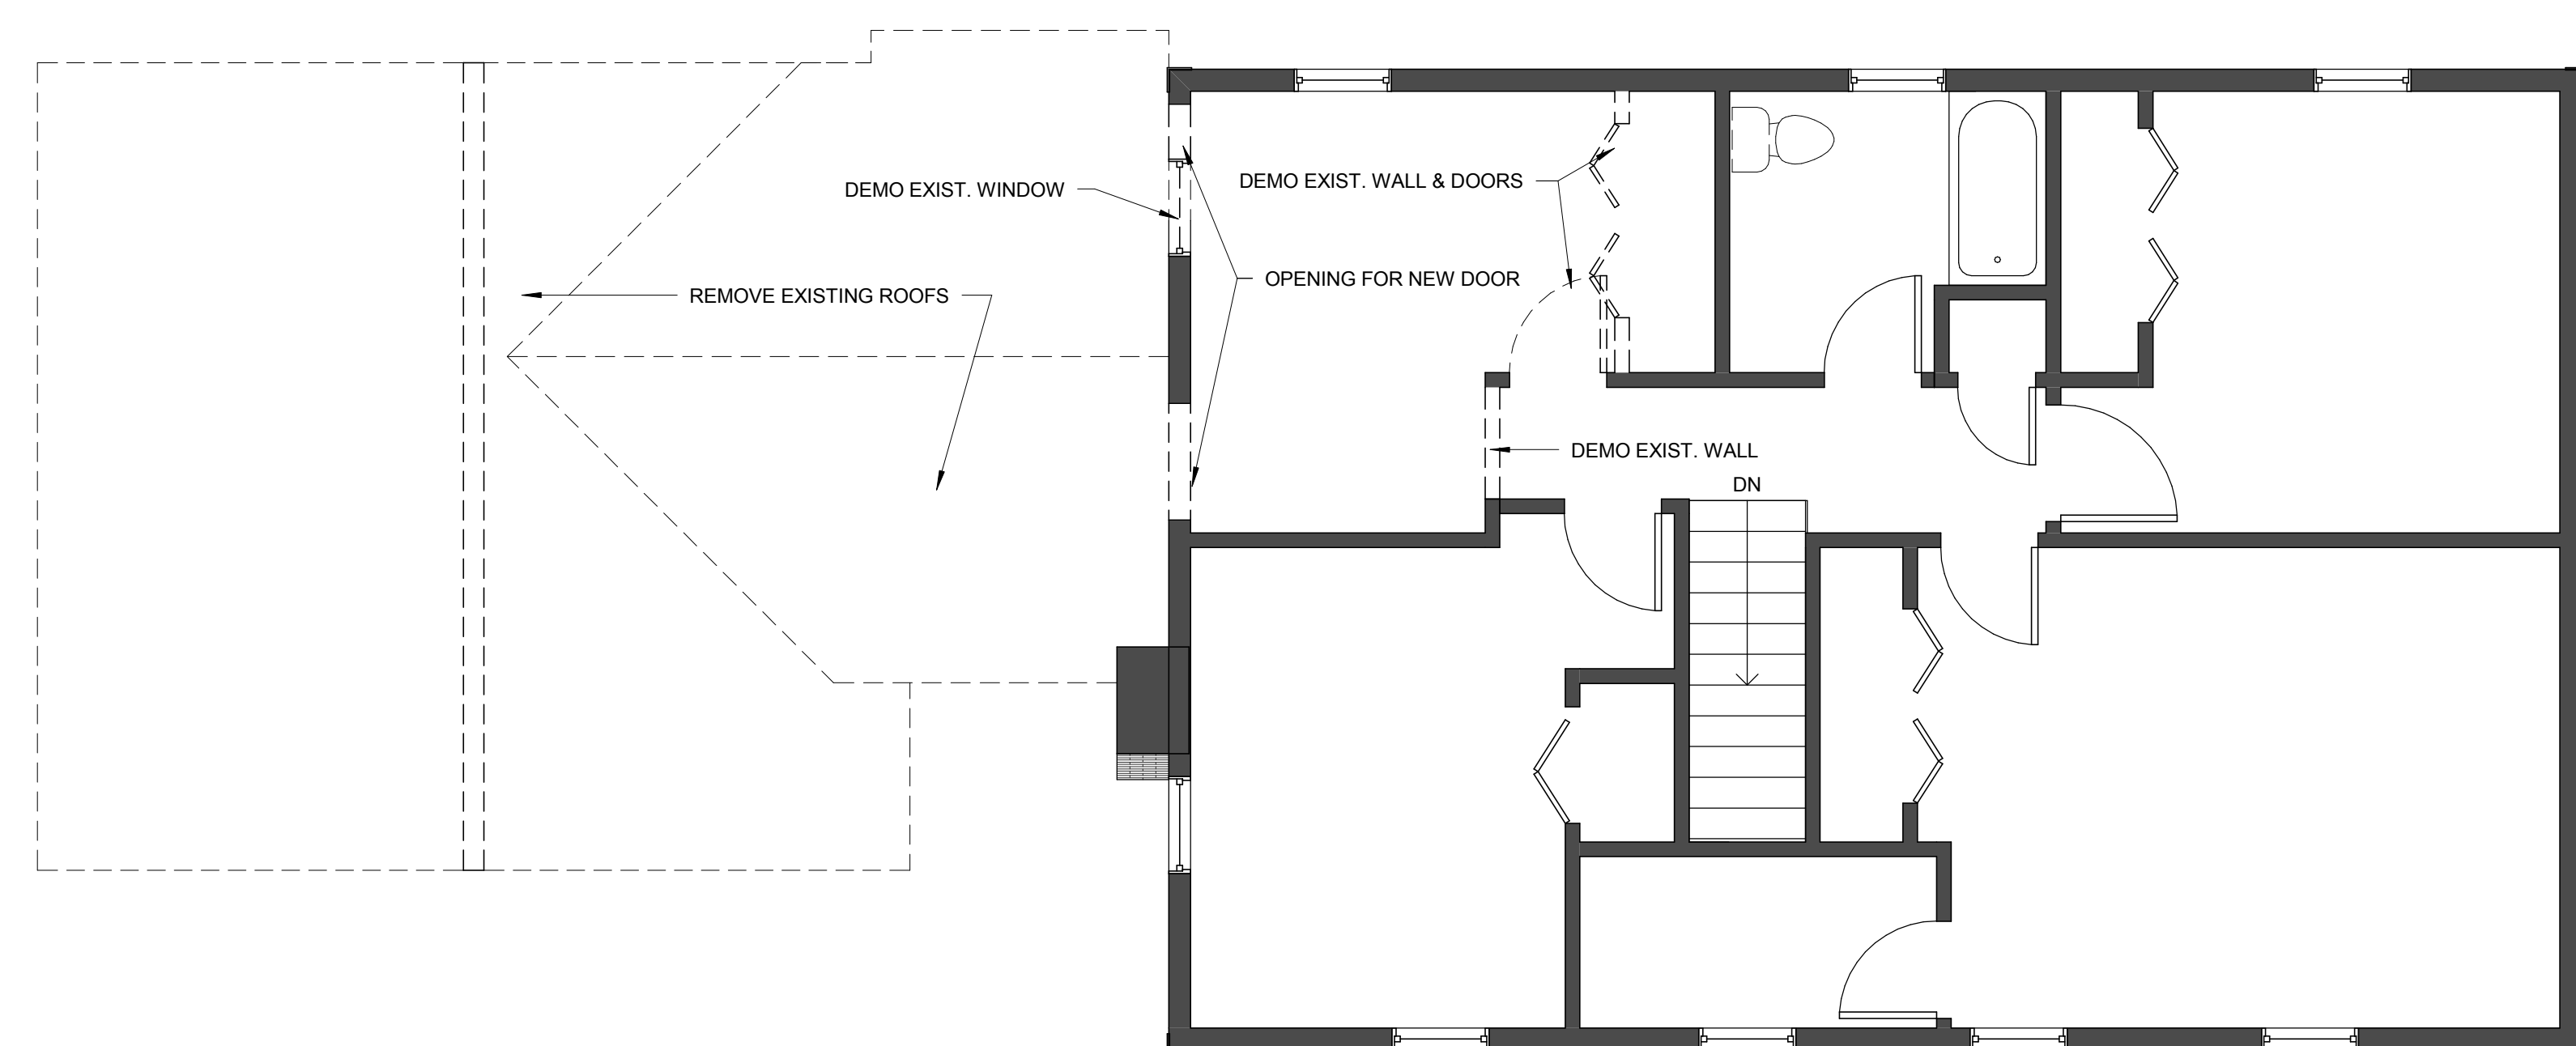

4 SECOND FLOOR - PROPOSED

SCALE: 1/4" = 1'-0"

2 SECOND FLOOR - DEMO

SCALE: 1/4" = 1'-0"

3 FIRST FLOOR - PROPOSED

SCALE: 1/4" = 1'-0"

1 FIRST FLOOR - DEMO

SCALE: 1/4" = 1'-0"

THE WALKER RESIDENCE
 50 Wingate Dr.
 Portland, Maine 04102

FLOOR PLANS - DEMO & PROPOSED

A101

Scale 1/4" = 1'-0" Date 11/19/2014