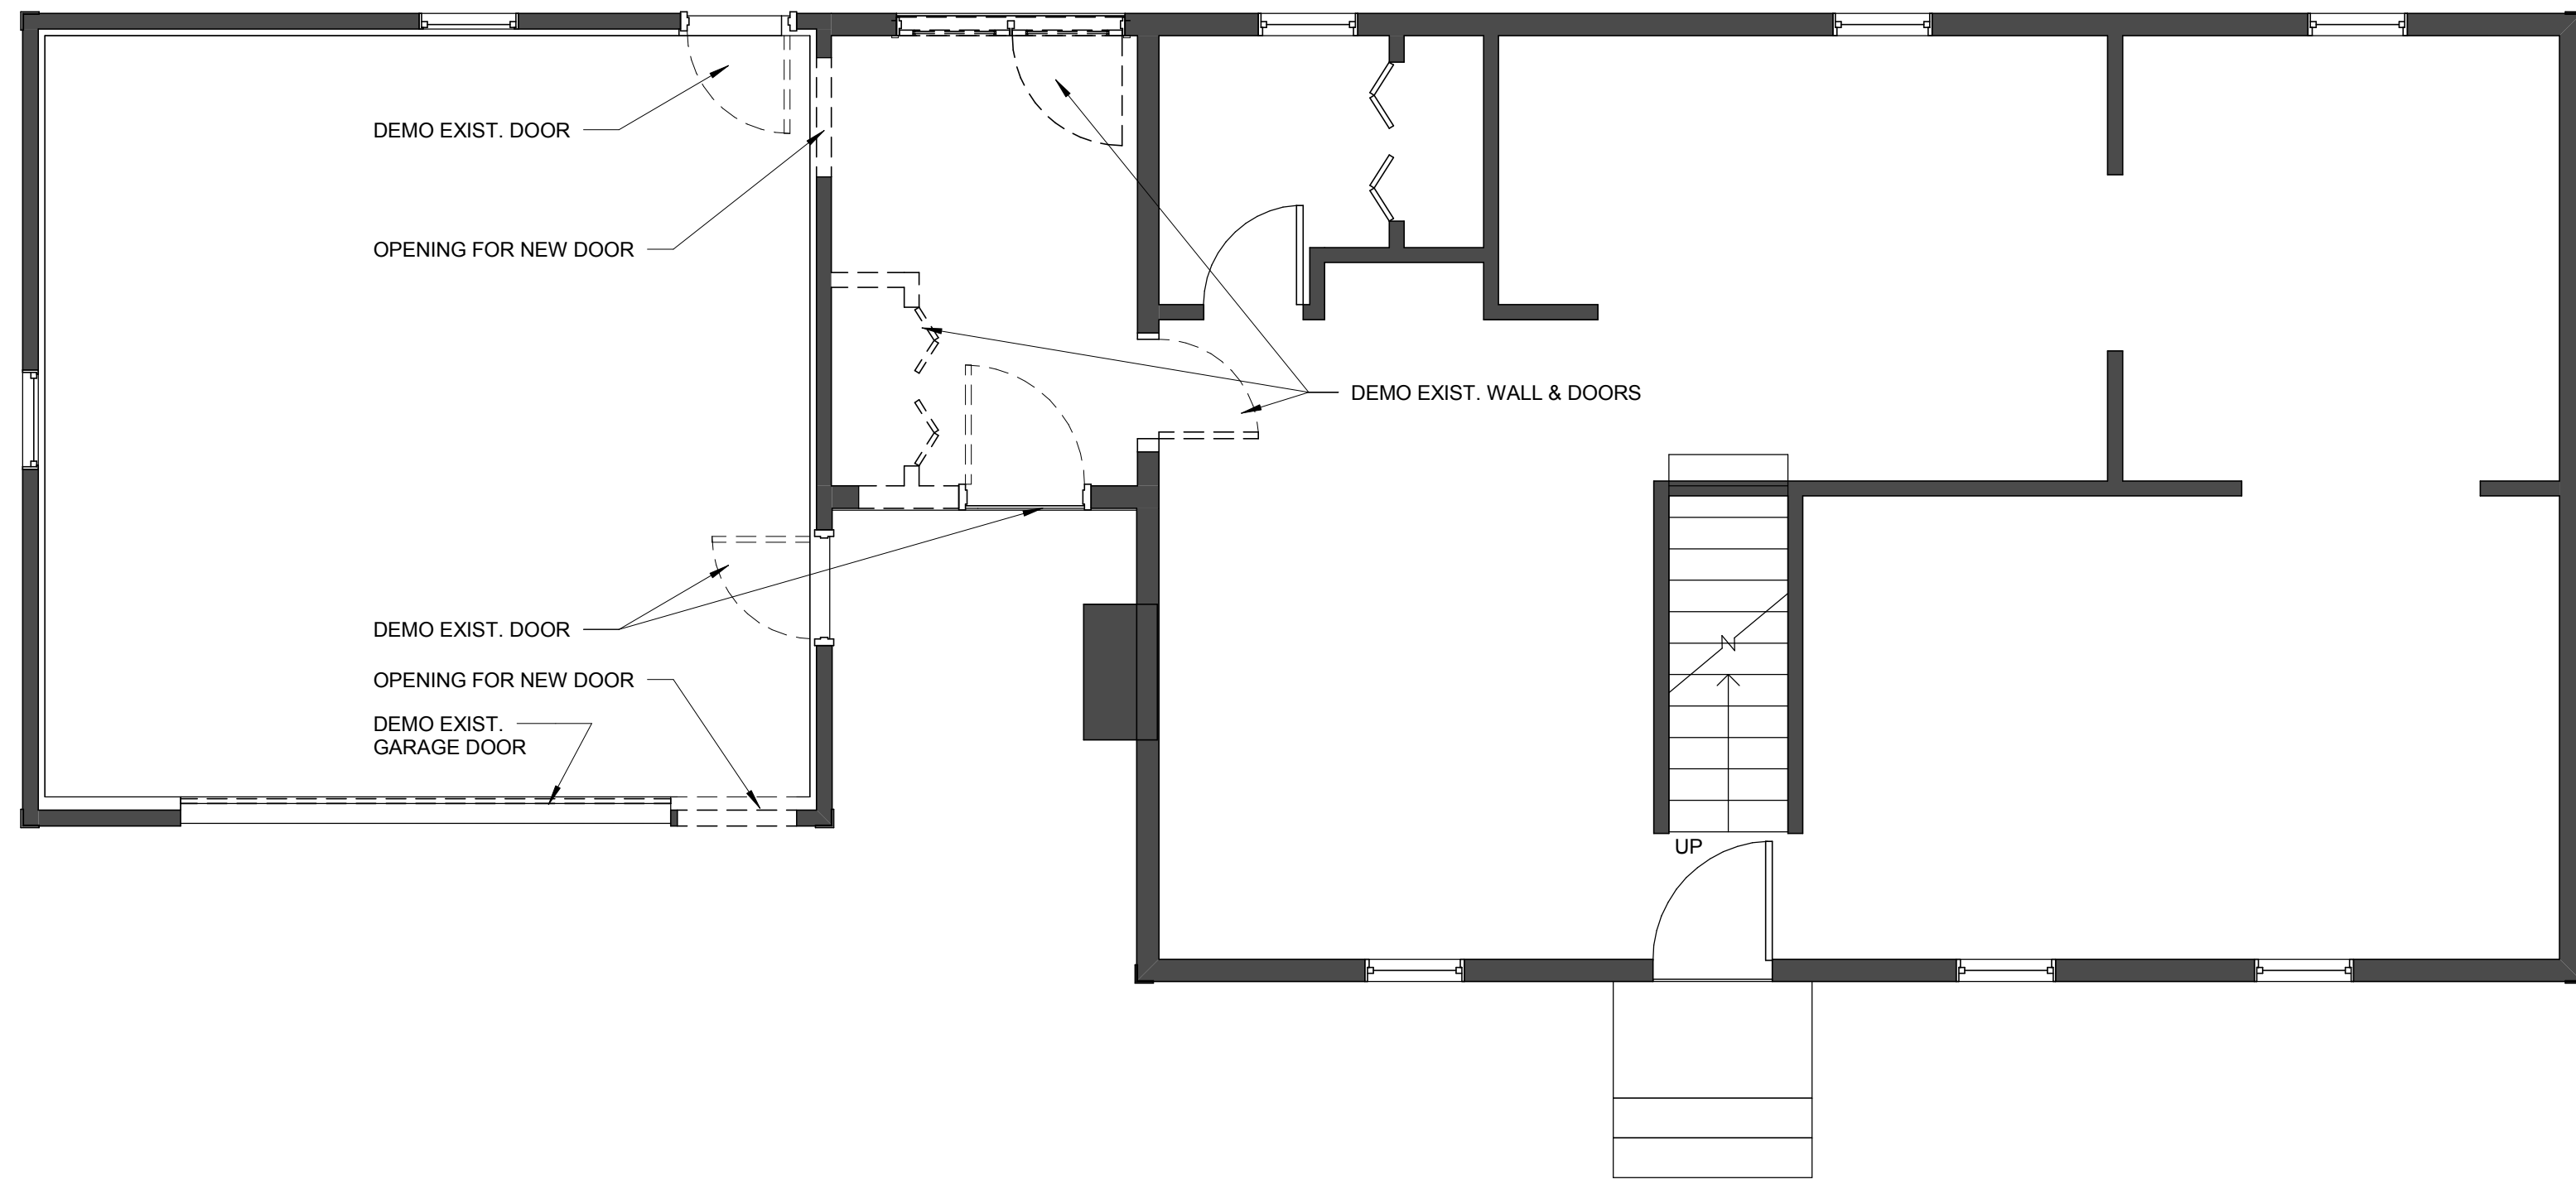

4 SECOND FLOOR - PROPOSED

SCALE: 1/4" = 1'-0"

2 SECOND FLOOR - DEMO

SCALE: 1/4" = 1'-0"

3 FIRST FLOOR - PROPOSED

SCALE: 1/4" = 1'-0"

1 FIRST FLOOR - DEMO

SCALE: 1/4" = 1'-0"

THE WALKER RESIDENCE
 50 Wingate Dr.
 Portland, Maine 04102

FLOOR PLANS - DEMO & PROPOSED

A101

Scale 1/4" = 1'-0" Date 11/19/2014