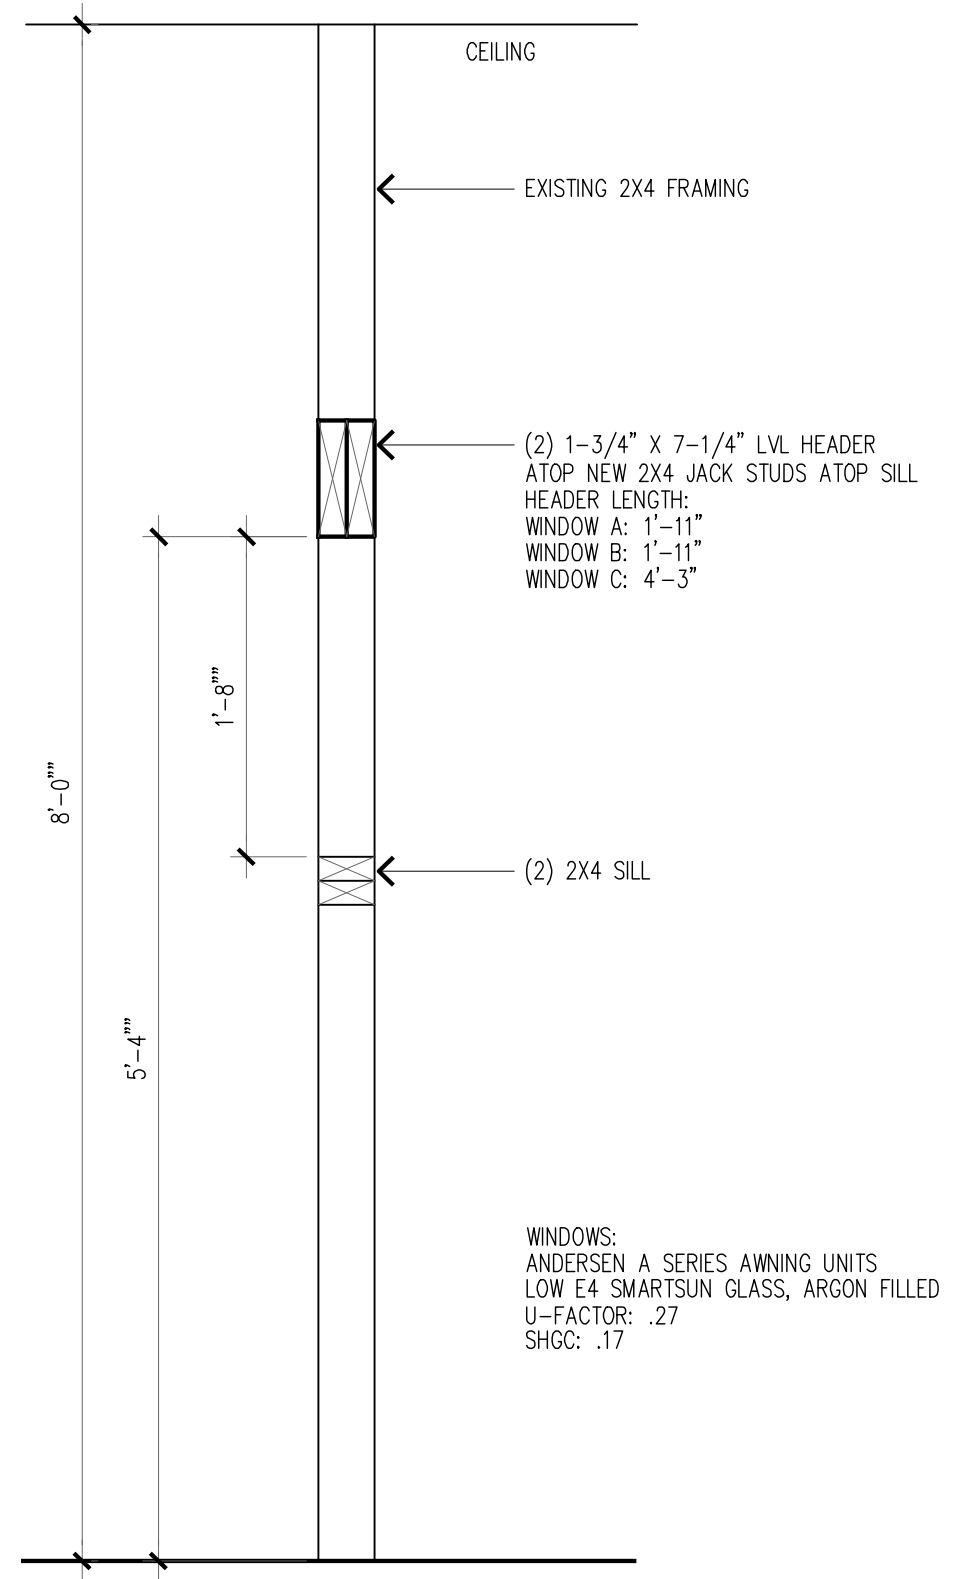

### NEW HEADER @ PASS THROUGH

SCALE: 1" = 1'-0"

### NEW HEADER @ POWDER ROOM DOOR

SCALE: 1" = 1'-0"

### NEW HEADER & SILL @ ALL WINDOWS

SCALE: 1" = 1'-0"

WINDOWS:  
 ANDERSEN A SERIES AWNING UNITS  
 LOW E4 SMARTSUN GLASS, ARGON FILLED  
 U-FACTOR: .27  
 SHGC: .17