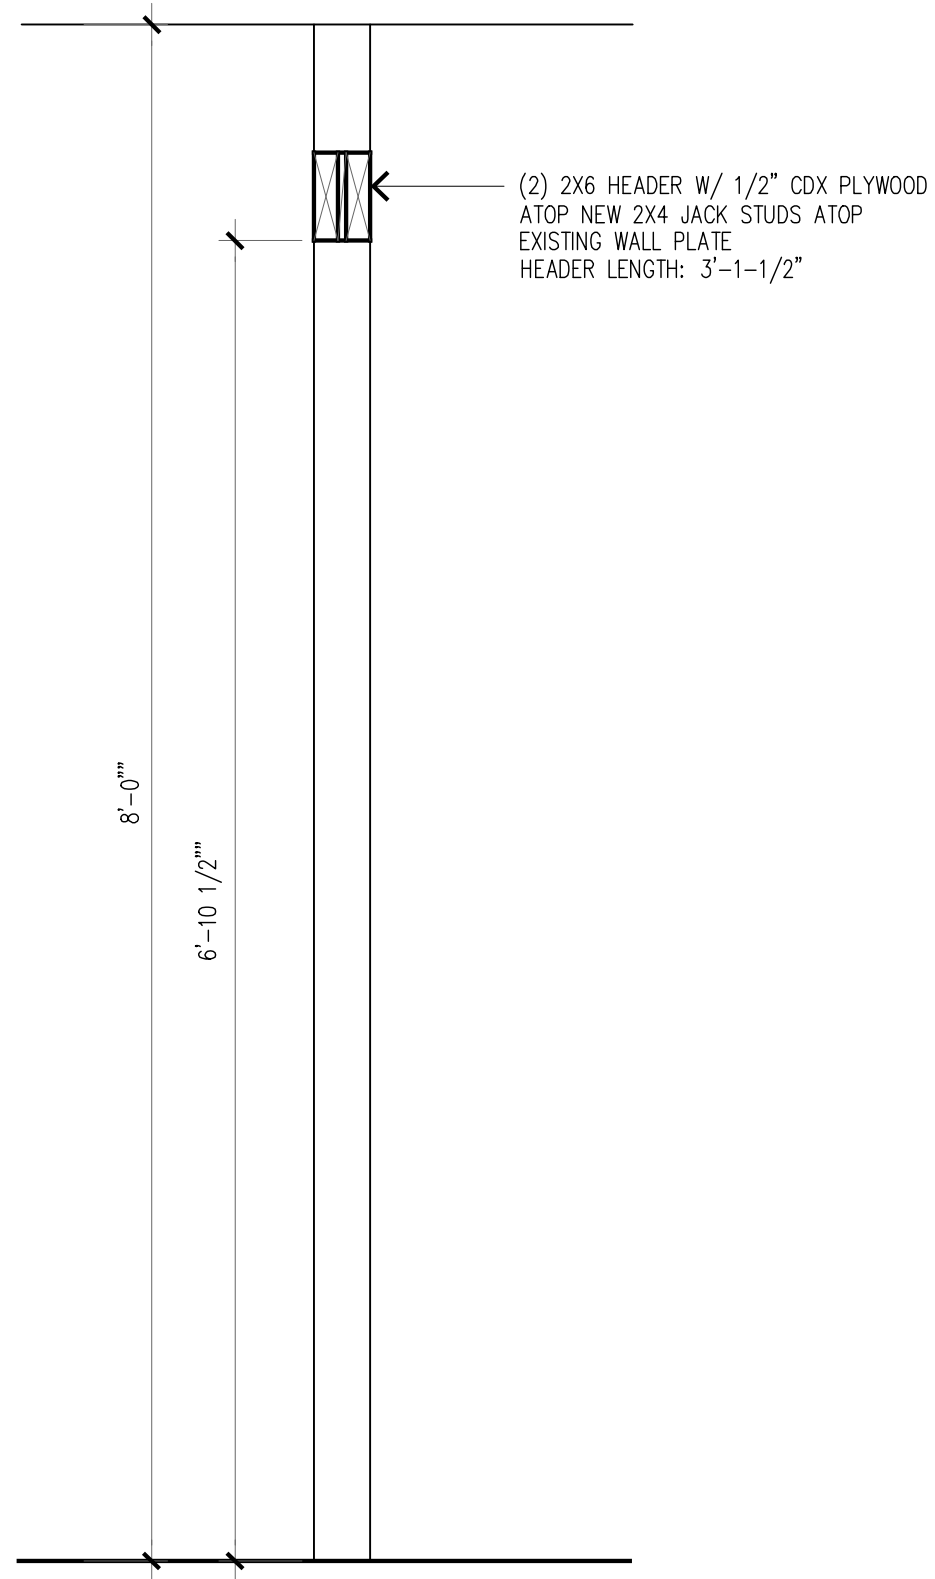

### NEW HEADER @ PASS THROUGH

SCALE: 1" = 1'-0"

### NEW HEADER @ POWDER ROOM DOOR

SCALE: 1" = 1'-0"

### NEW HEADER & SILL @ ALL WINDOWS

SCALE: 1" = 1'-0"

WINDOWS:  
 ANDERSEN A SERIES AWNING UNITS  
 LOW E4 SMARTSUN GLASS, ARGON FILLED  
 U-FACTOR: .27  
 SHGC: .17