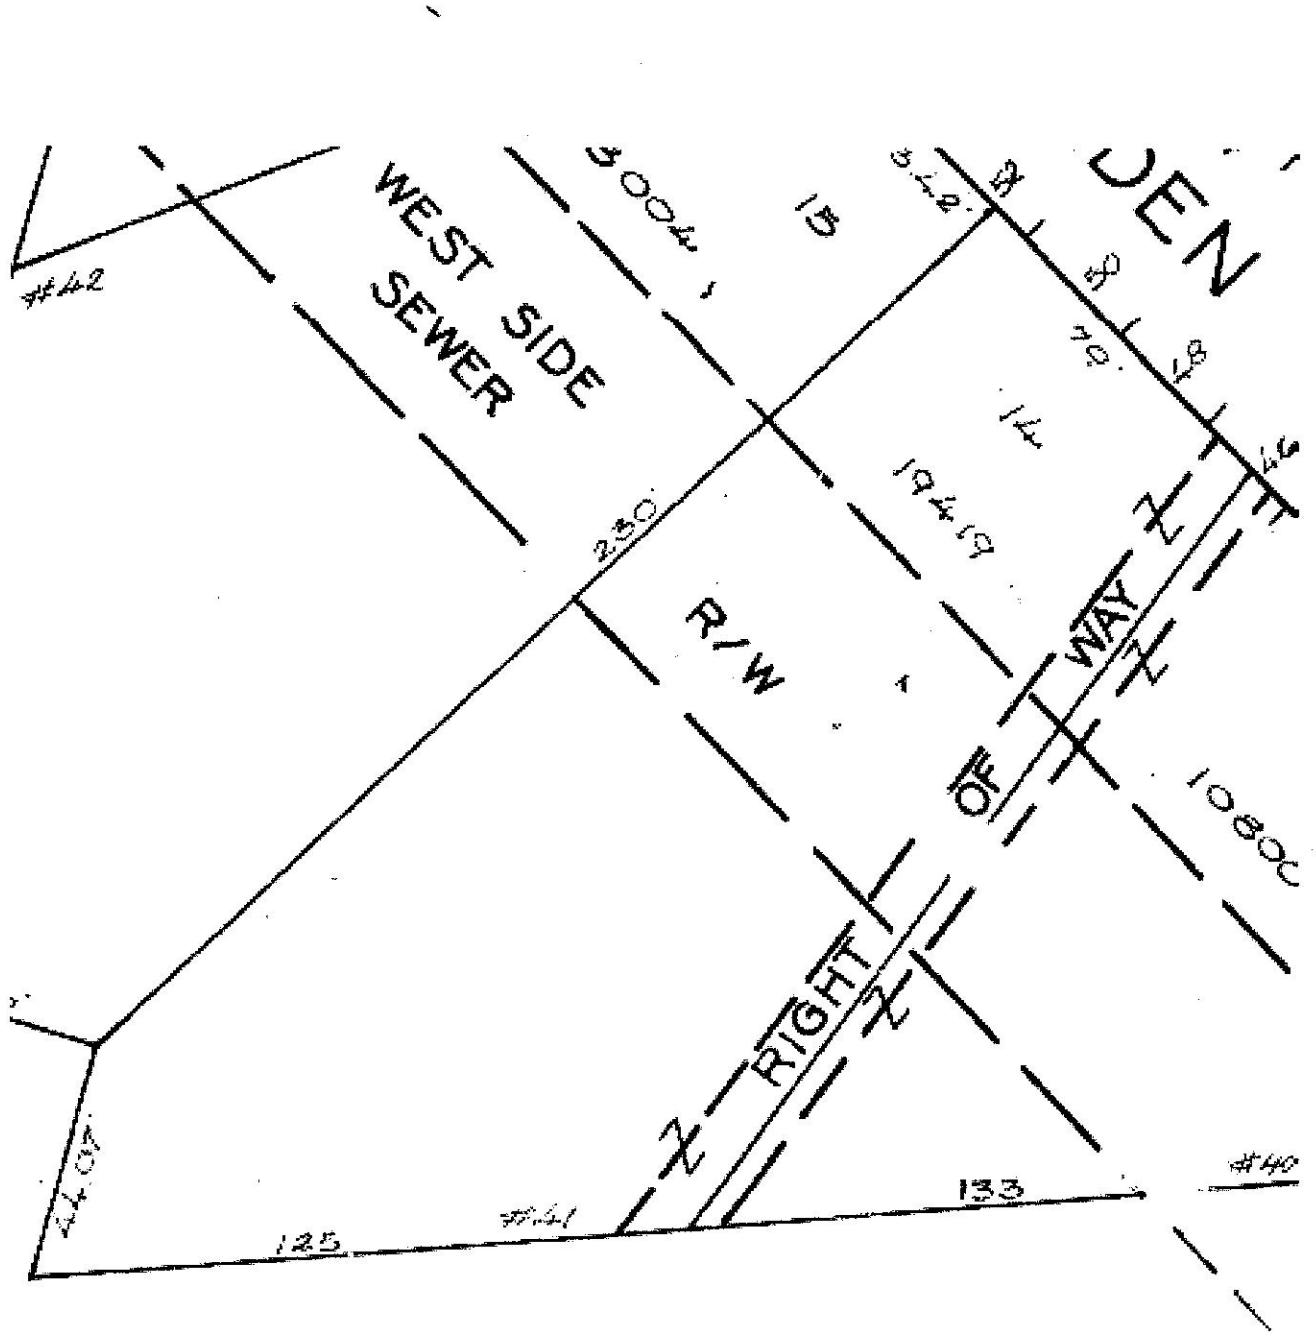

Plot Plan

June 28, 2006

Owners: Lois Winter and Valerie Healey

Location: 50 Alden Circle, Portland, Maine 04102

Phone numbers: 207-871-8029 (home)

207-781-8364 (work)

Assessor's Map Reference: 182A A01400

Lot #41, Revised Plan of Longellow Woods, Section A, recorded in the Cumberland Country Registry of Deeds in Plan Book 50, Page 64.

620.80 N61°33'E
100

44

109± 8.14

43
T=41.52
R=70.00
L=74.95

21
T=11.86
R=20.00
L=21.41
I=61°21'

ALDEN

42

RIGHT OF WAY

41
RIGHT OF WAY

40

Iron
60
528°27'E

151.52 N61°33'E
107.45

Iron
68°37½'

331.41

125±

230±

158±

120

18.39

70

65.06

10±

133

15±