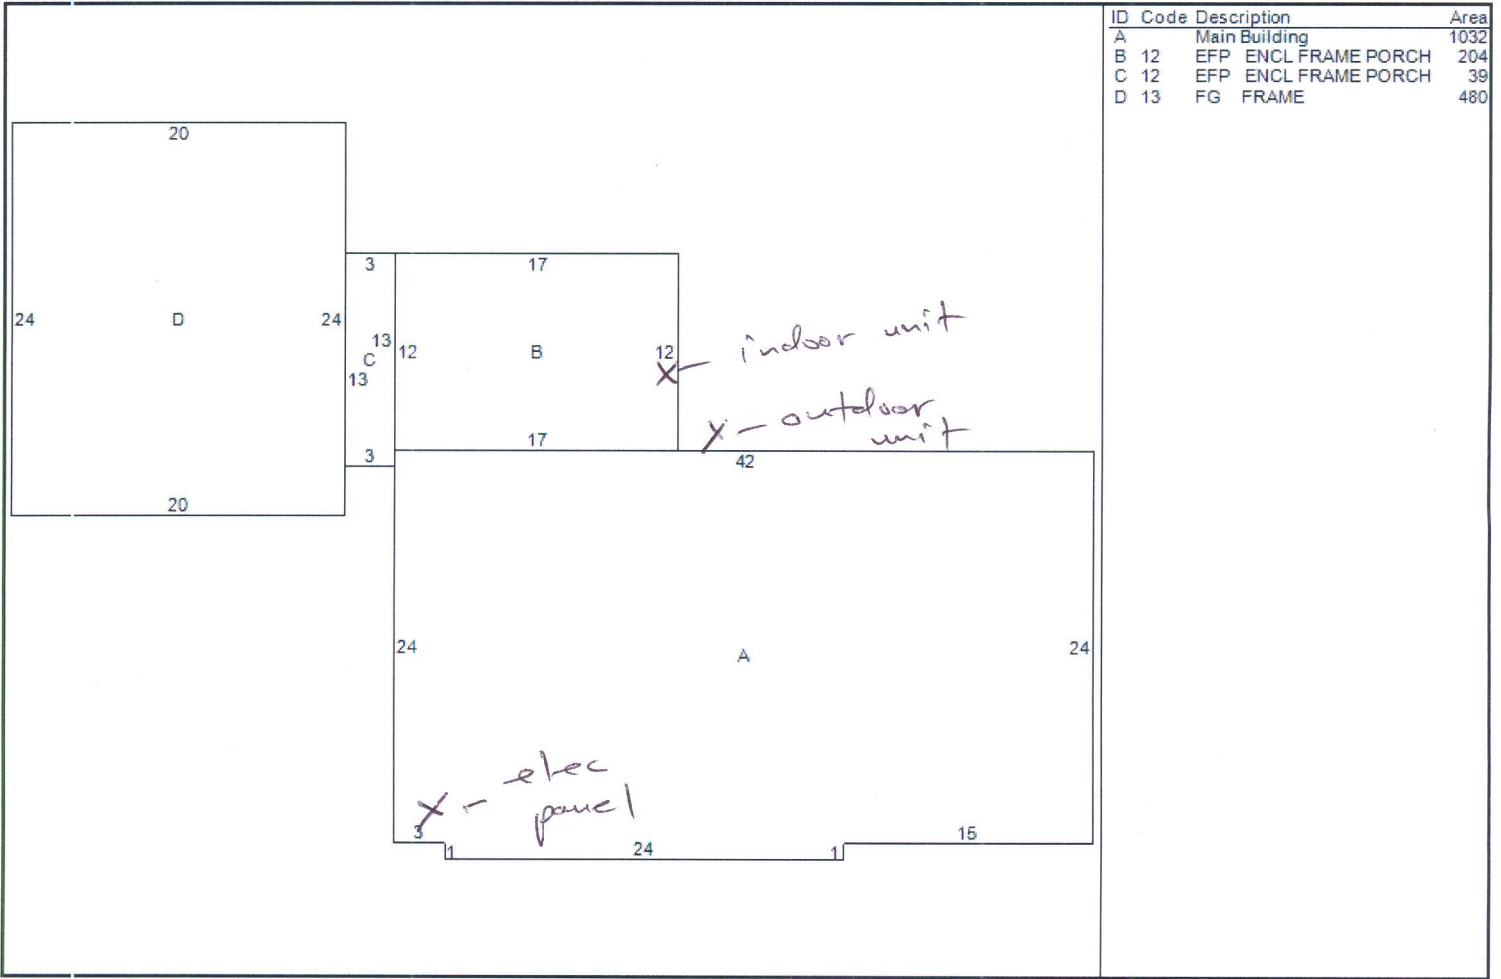

Morneau  
156 Wayside Road 04102

ID	Code	Description	Area
A		Main Building	1032
B	12	EFP ENCL FRAME PORCH	204
C	12	EFP ENCL FRAME PORCH	39
D	13	FG FRAME	480