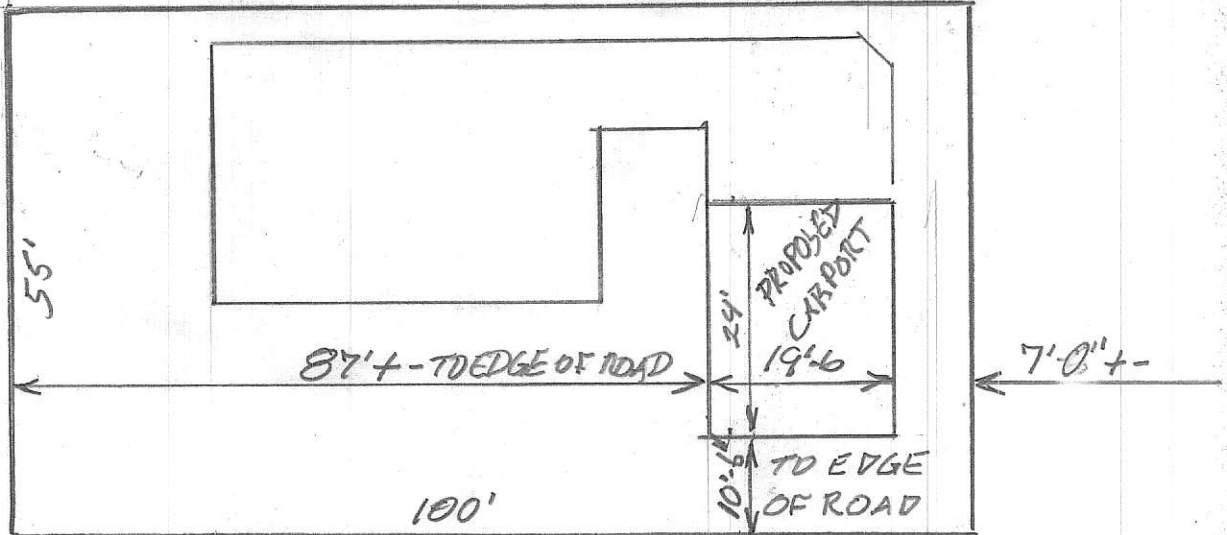

COLUMBIARD

LEE MAN ST
PLOT PLAN EXISTING
SCALE 20'

PLOT PLAN PROPOSED
SCALE - 20'

C1 SITE PLAN