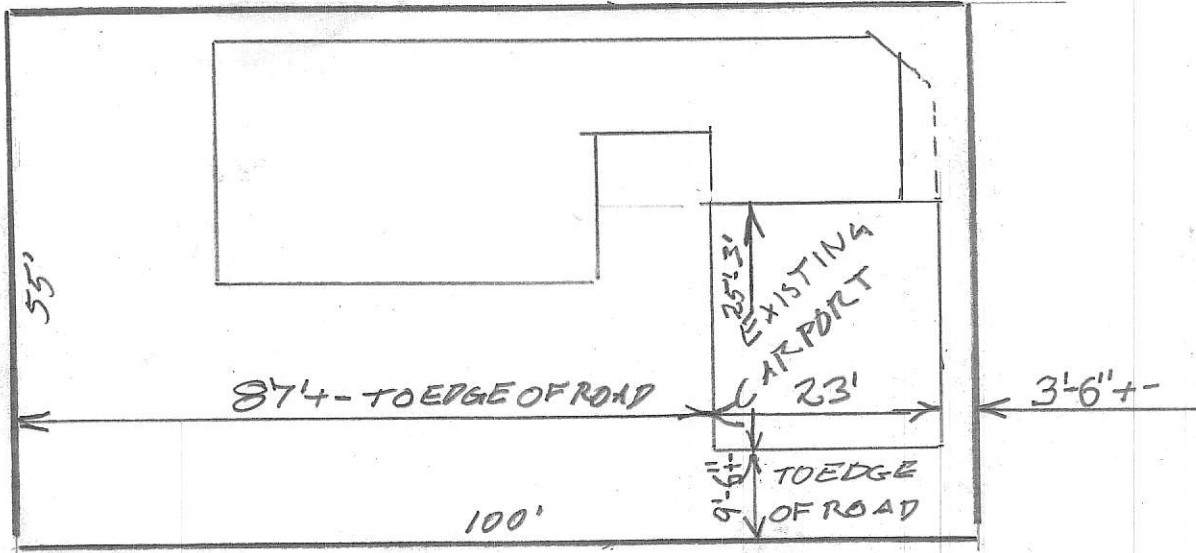

COLUMBIARD

LEE MAN ST
PLOT PLAN EXISTING
SCALE 20'

PLOT PLAN PROPOSED
SCALE - 20'

C1 SITE PLAN