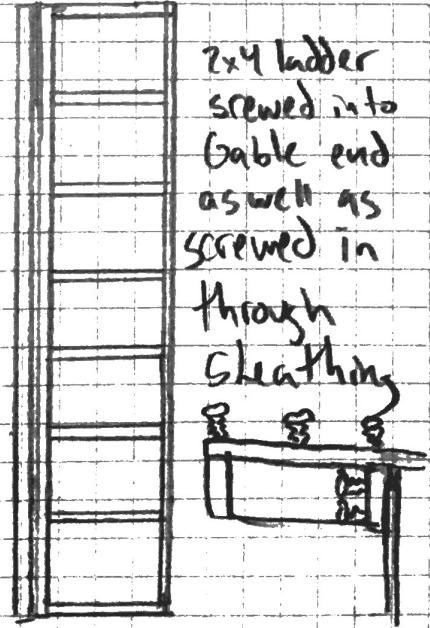

South Gable Wall

Gable Rake
Gable Sheathing
End cross 1/4" x 12" x 1

Both South + North Gable walls will have 32" x 42" casement windows centered.

2x4 ladder
screwed into
Gable end
as well as
screwed in
through
Sheathing