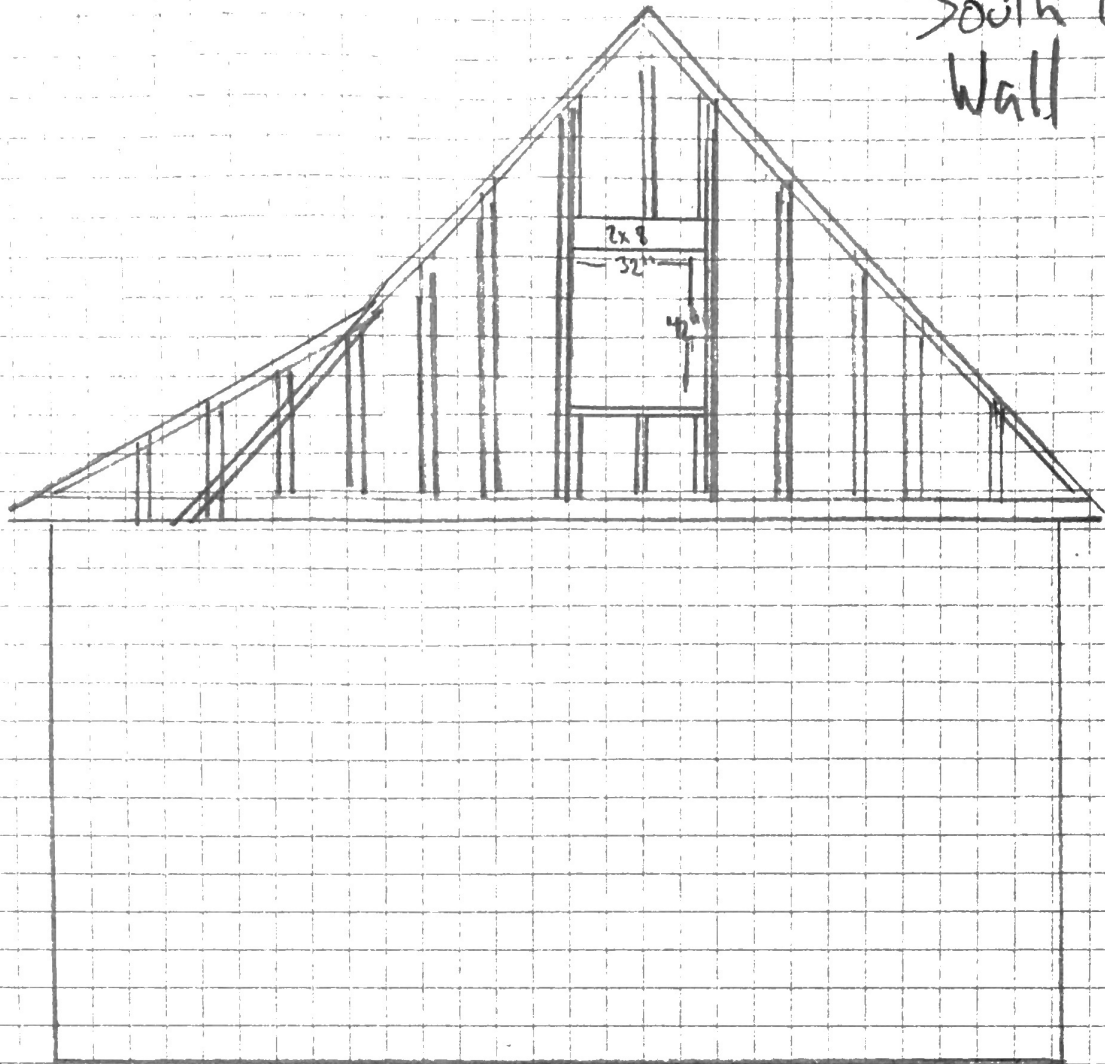

South Gable Wall

Gable Rake
Gable Sheathing
End cross 1/4" x 12" x 1

Both South + North Gable walls will have 32" x 42" casement windows centered.

2x4 ladder
screwed into
Gable end
as well as
screwed in
through
Sheathing