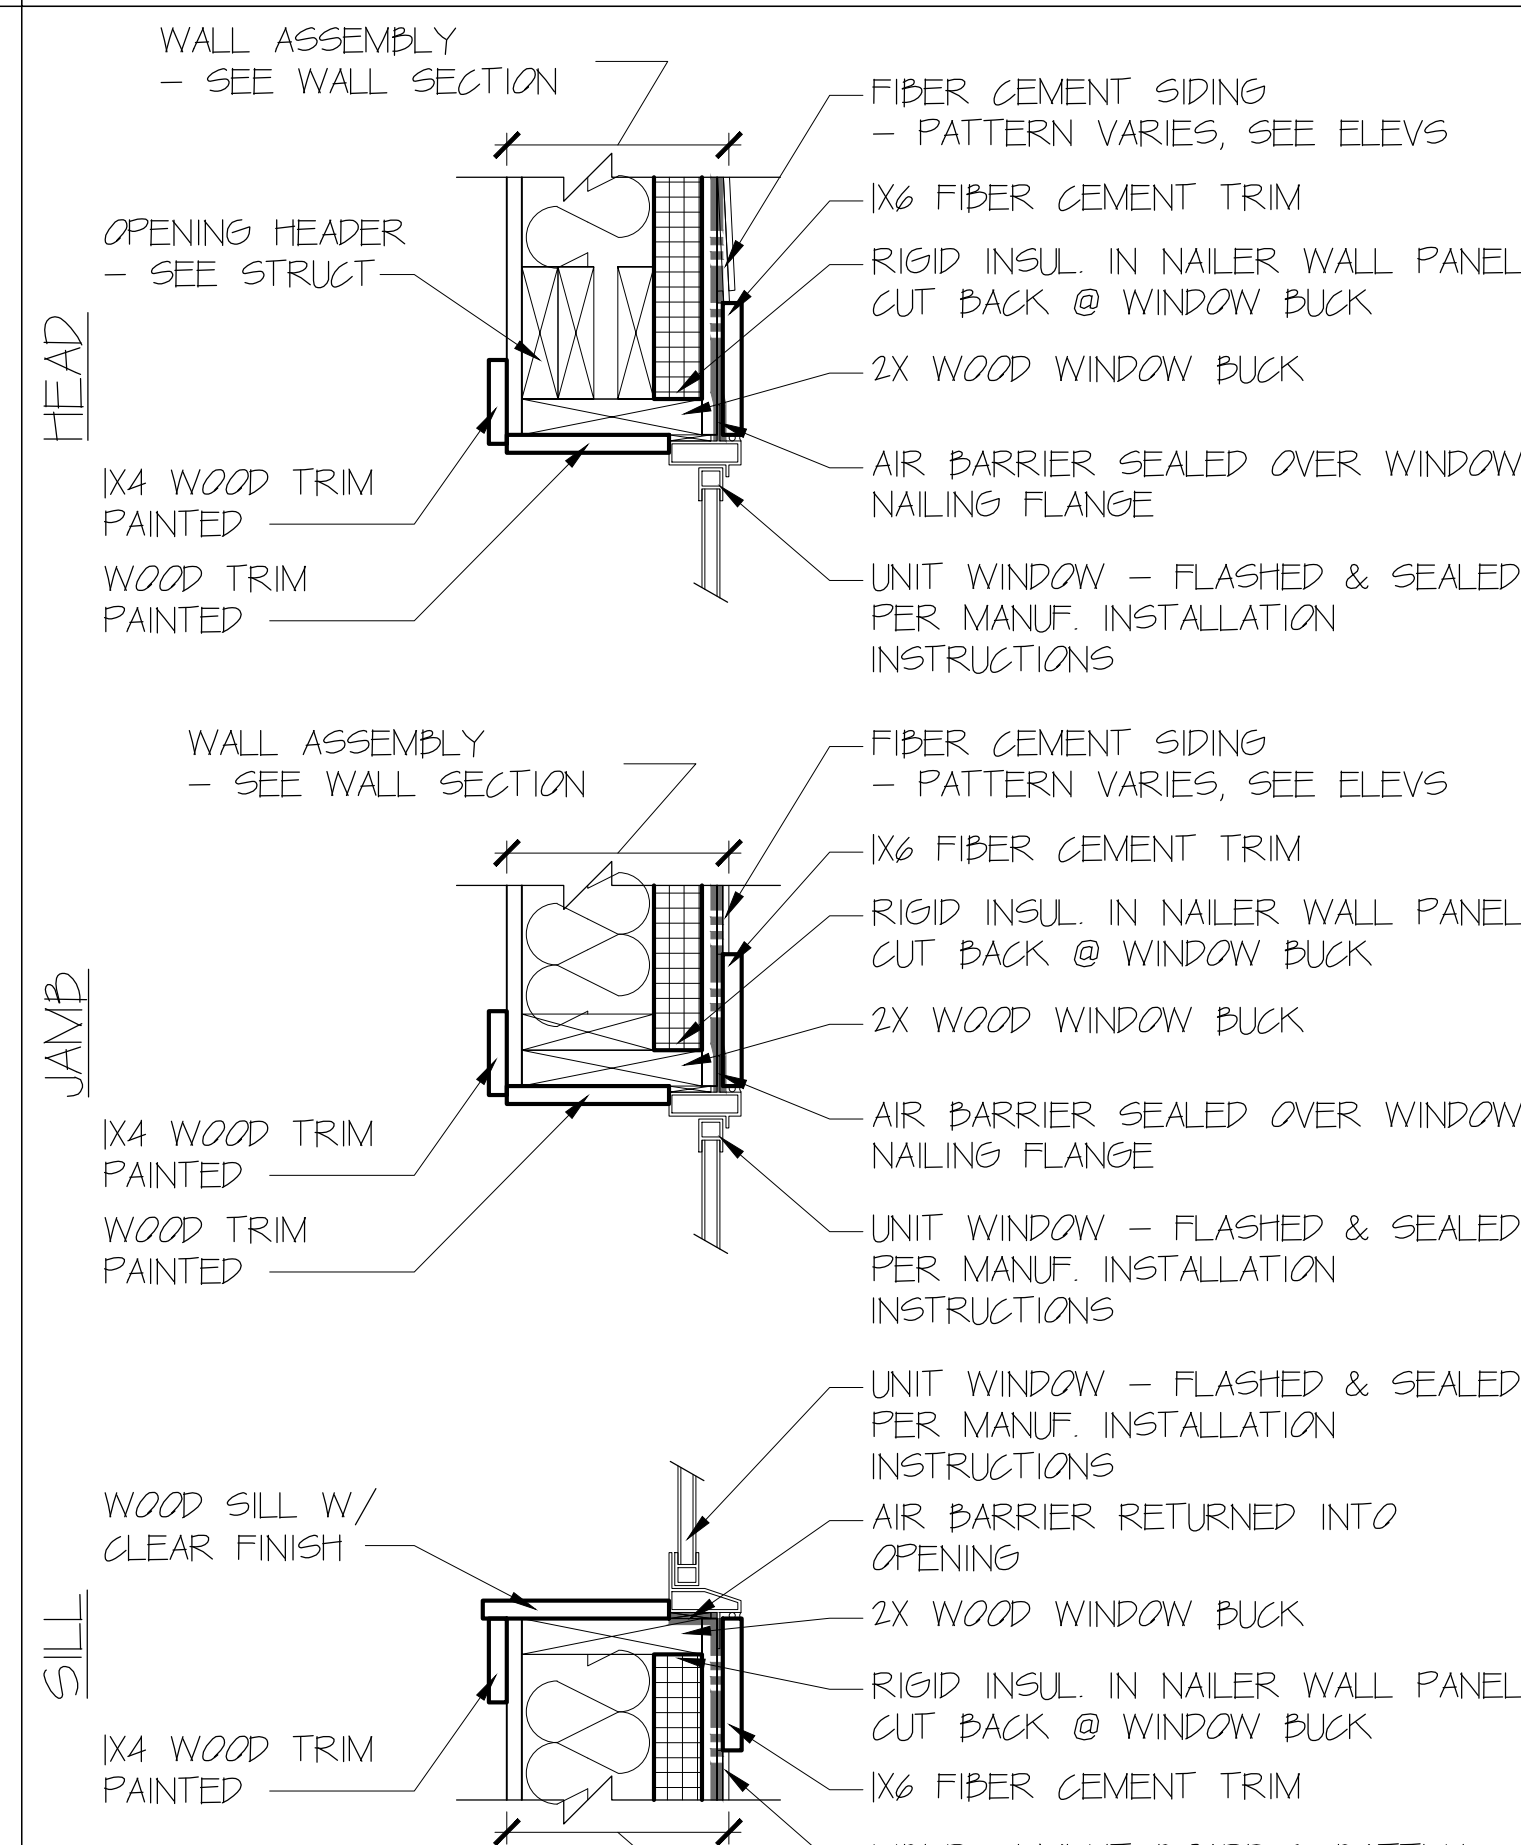

C:\Users\Evan C\Documents\Dropbox\Bild Architecture\Projects\12019 - Group Main Stream Home\12019 - Drawings.dwg, A7.1, 3/13/2013 5:58:54 PM, COPYRIGHT: Reuse or reproduction of the contents of this document is not permitted without written permission of Bild Architecture LLC

Bild Architecture
PO Box 8235
Portland, ME 04104
207.408.0198
evan@bildarchitecture.com

CONSTRUCTION DOCUMENTS

PROJECT NO. 12019
PROJECT NAME GMS. WESTMINSTER HOME
PORTLAND, ME

ISSUE DATE 03.13.13
SHEET TITLE 1 1/2" = 1'-0"
DRAWN BY EAC
SHEET TITLE 1 1/2" = 1'-0"

DETAILS

7.1