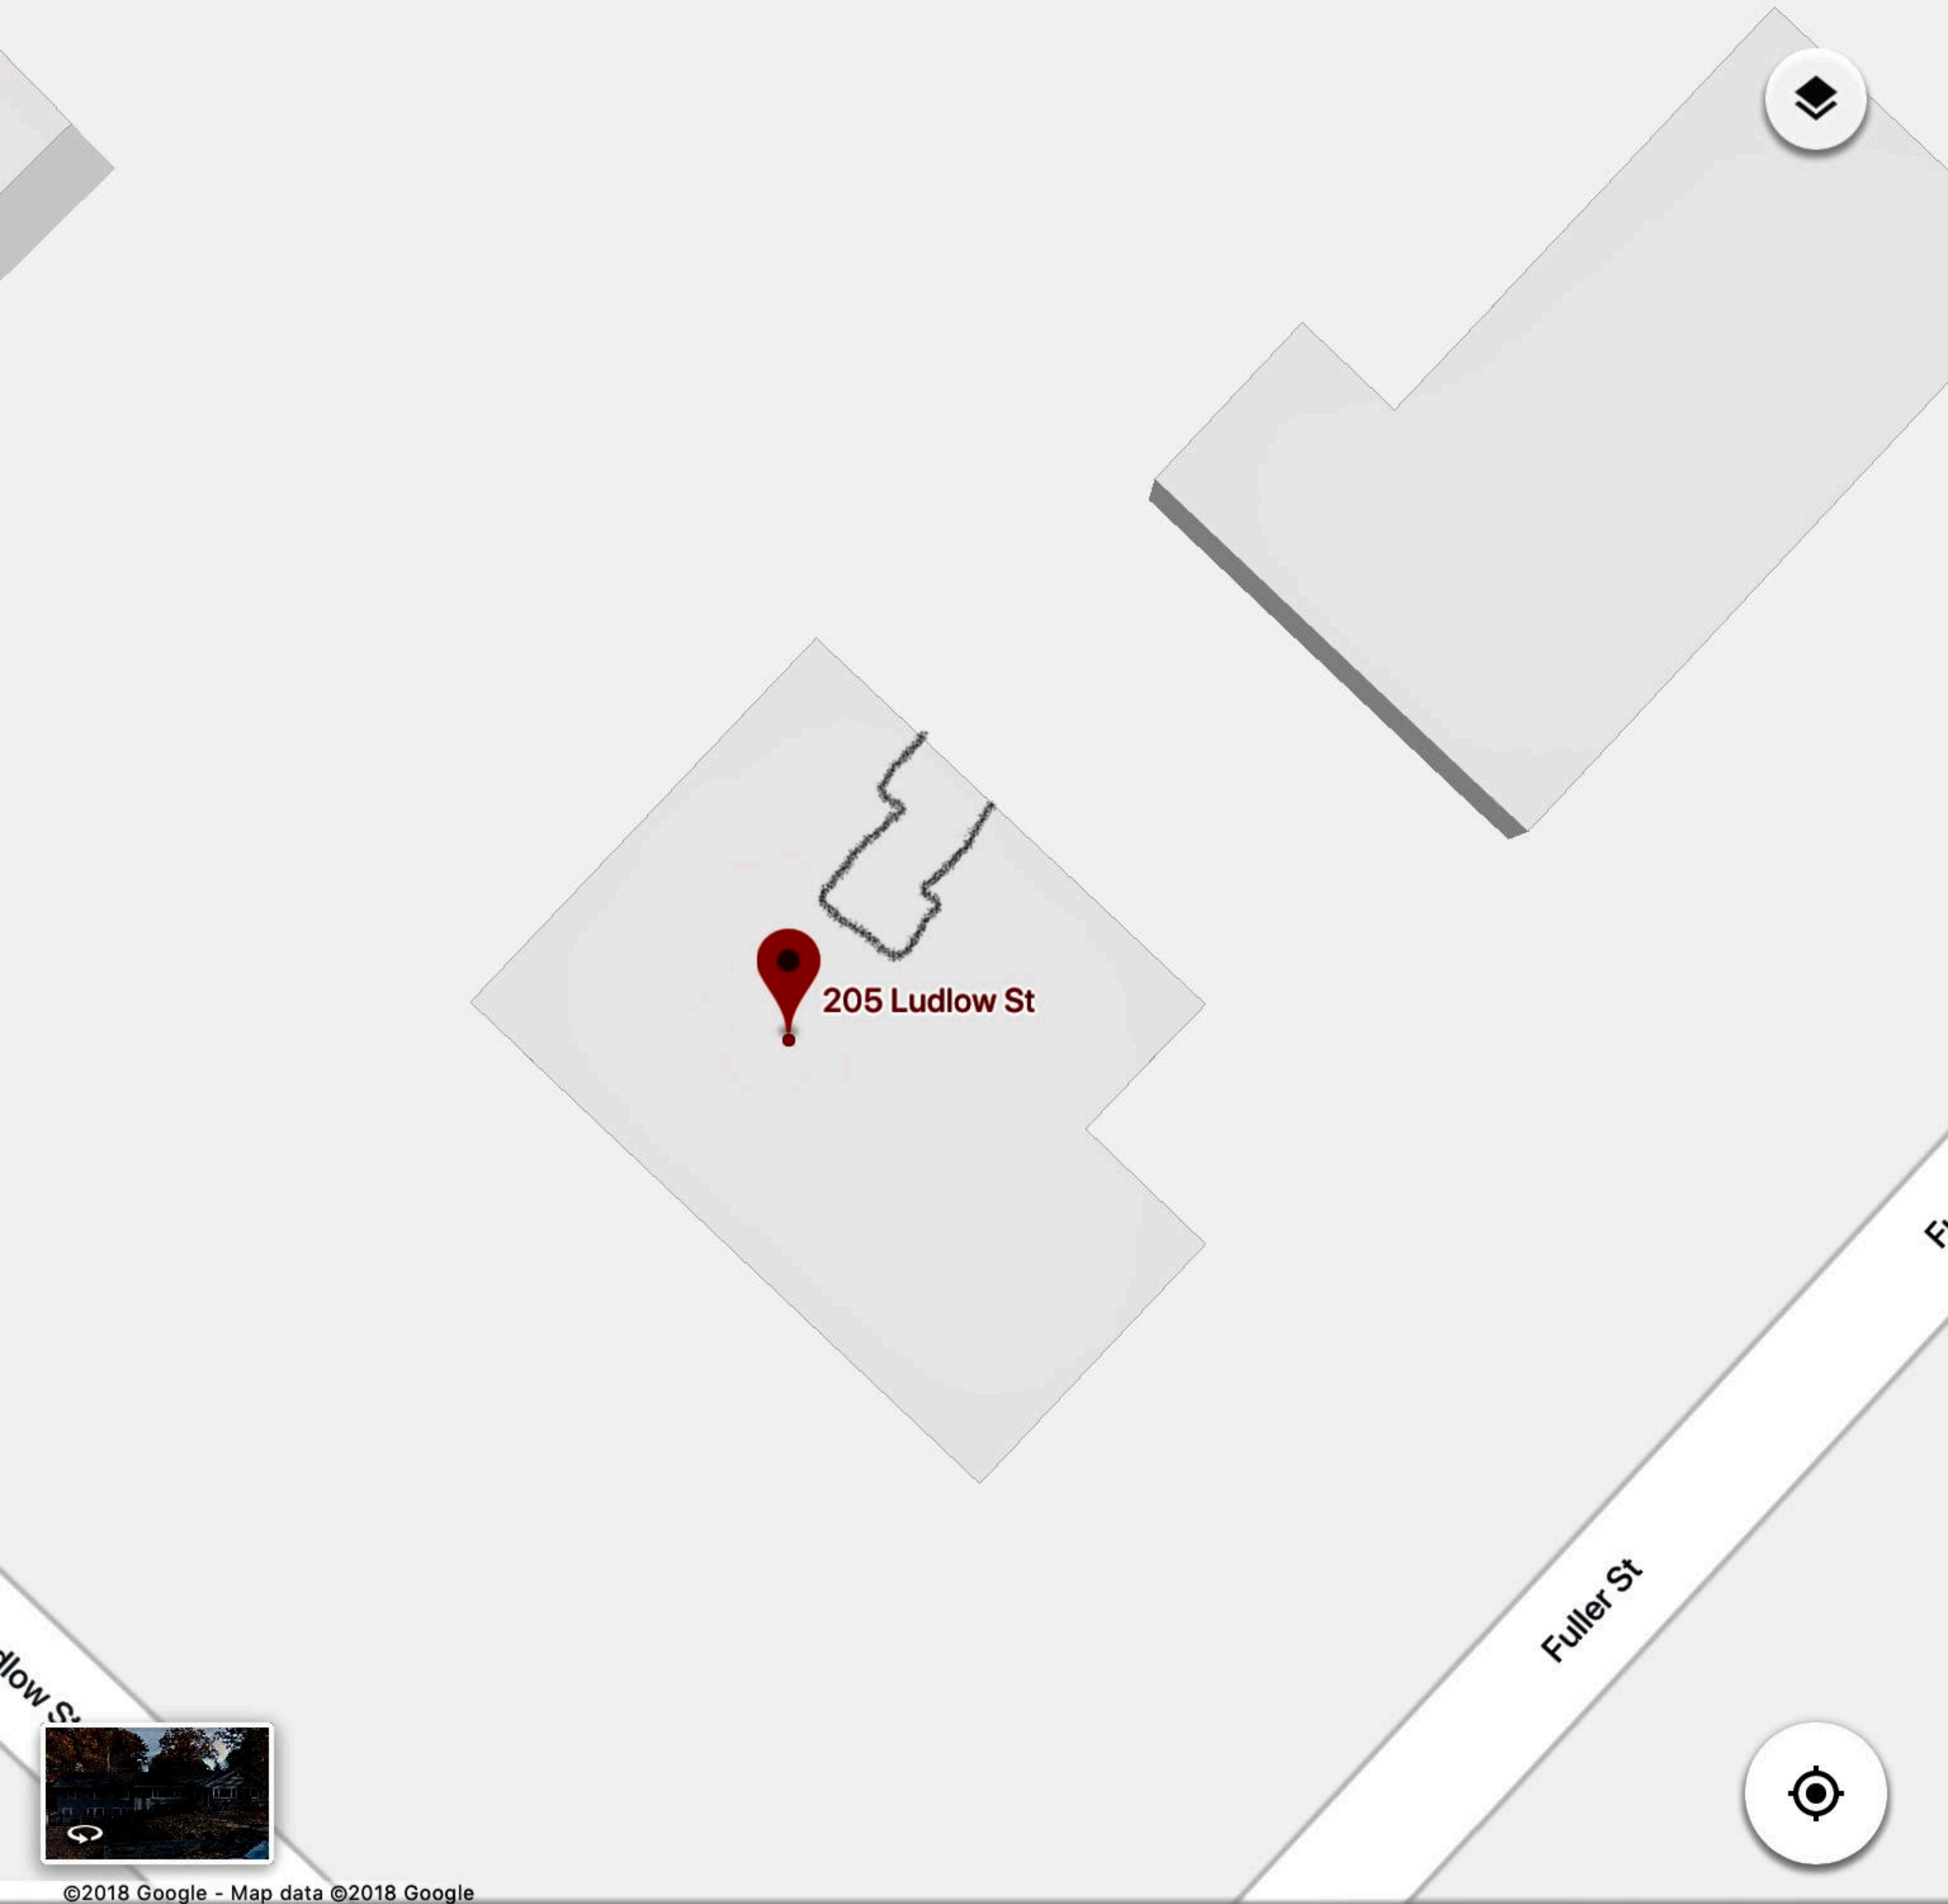

205 Ludlow St

205 Ludlow St

205 Ludlow St, Portland, ME 04102

Start (43 min)

Directions