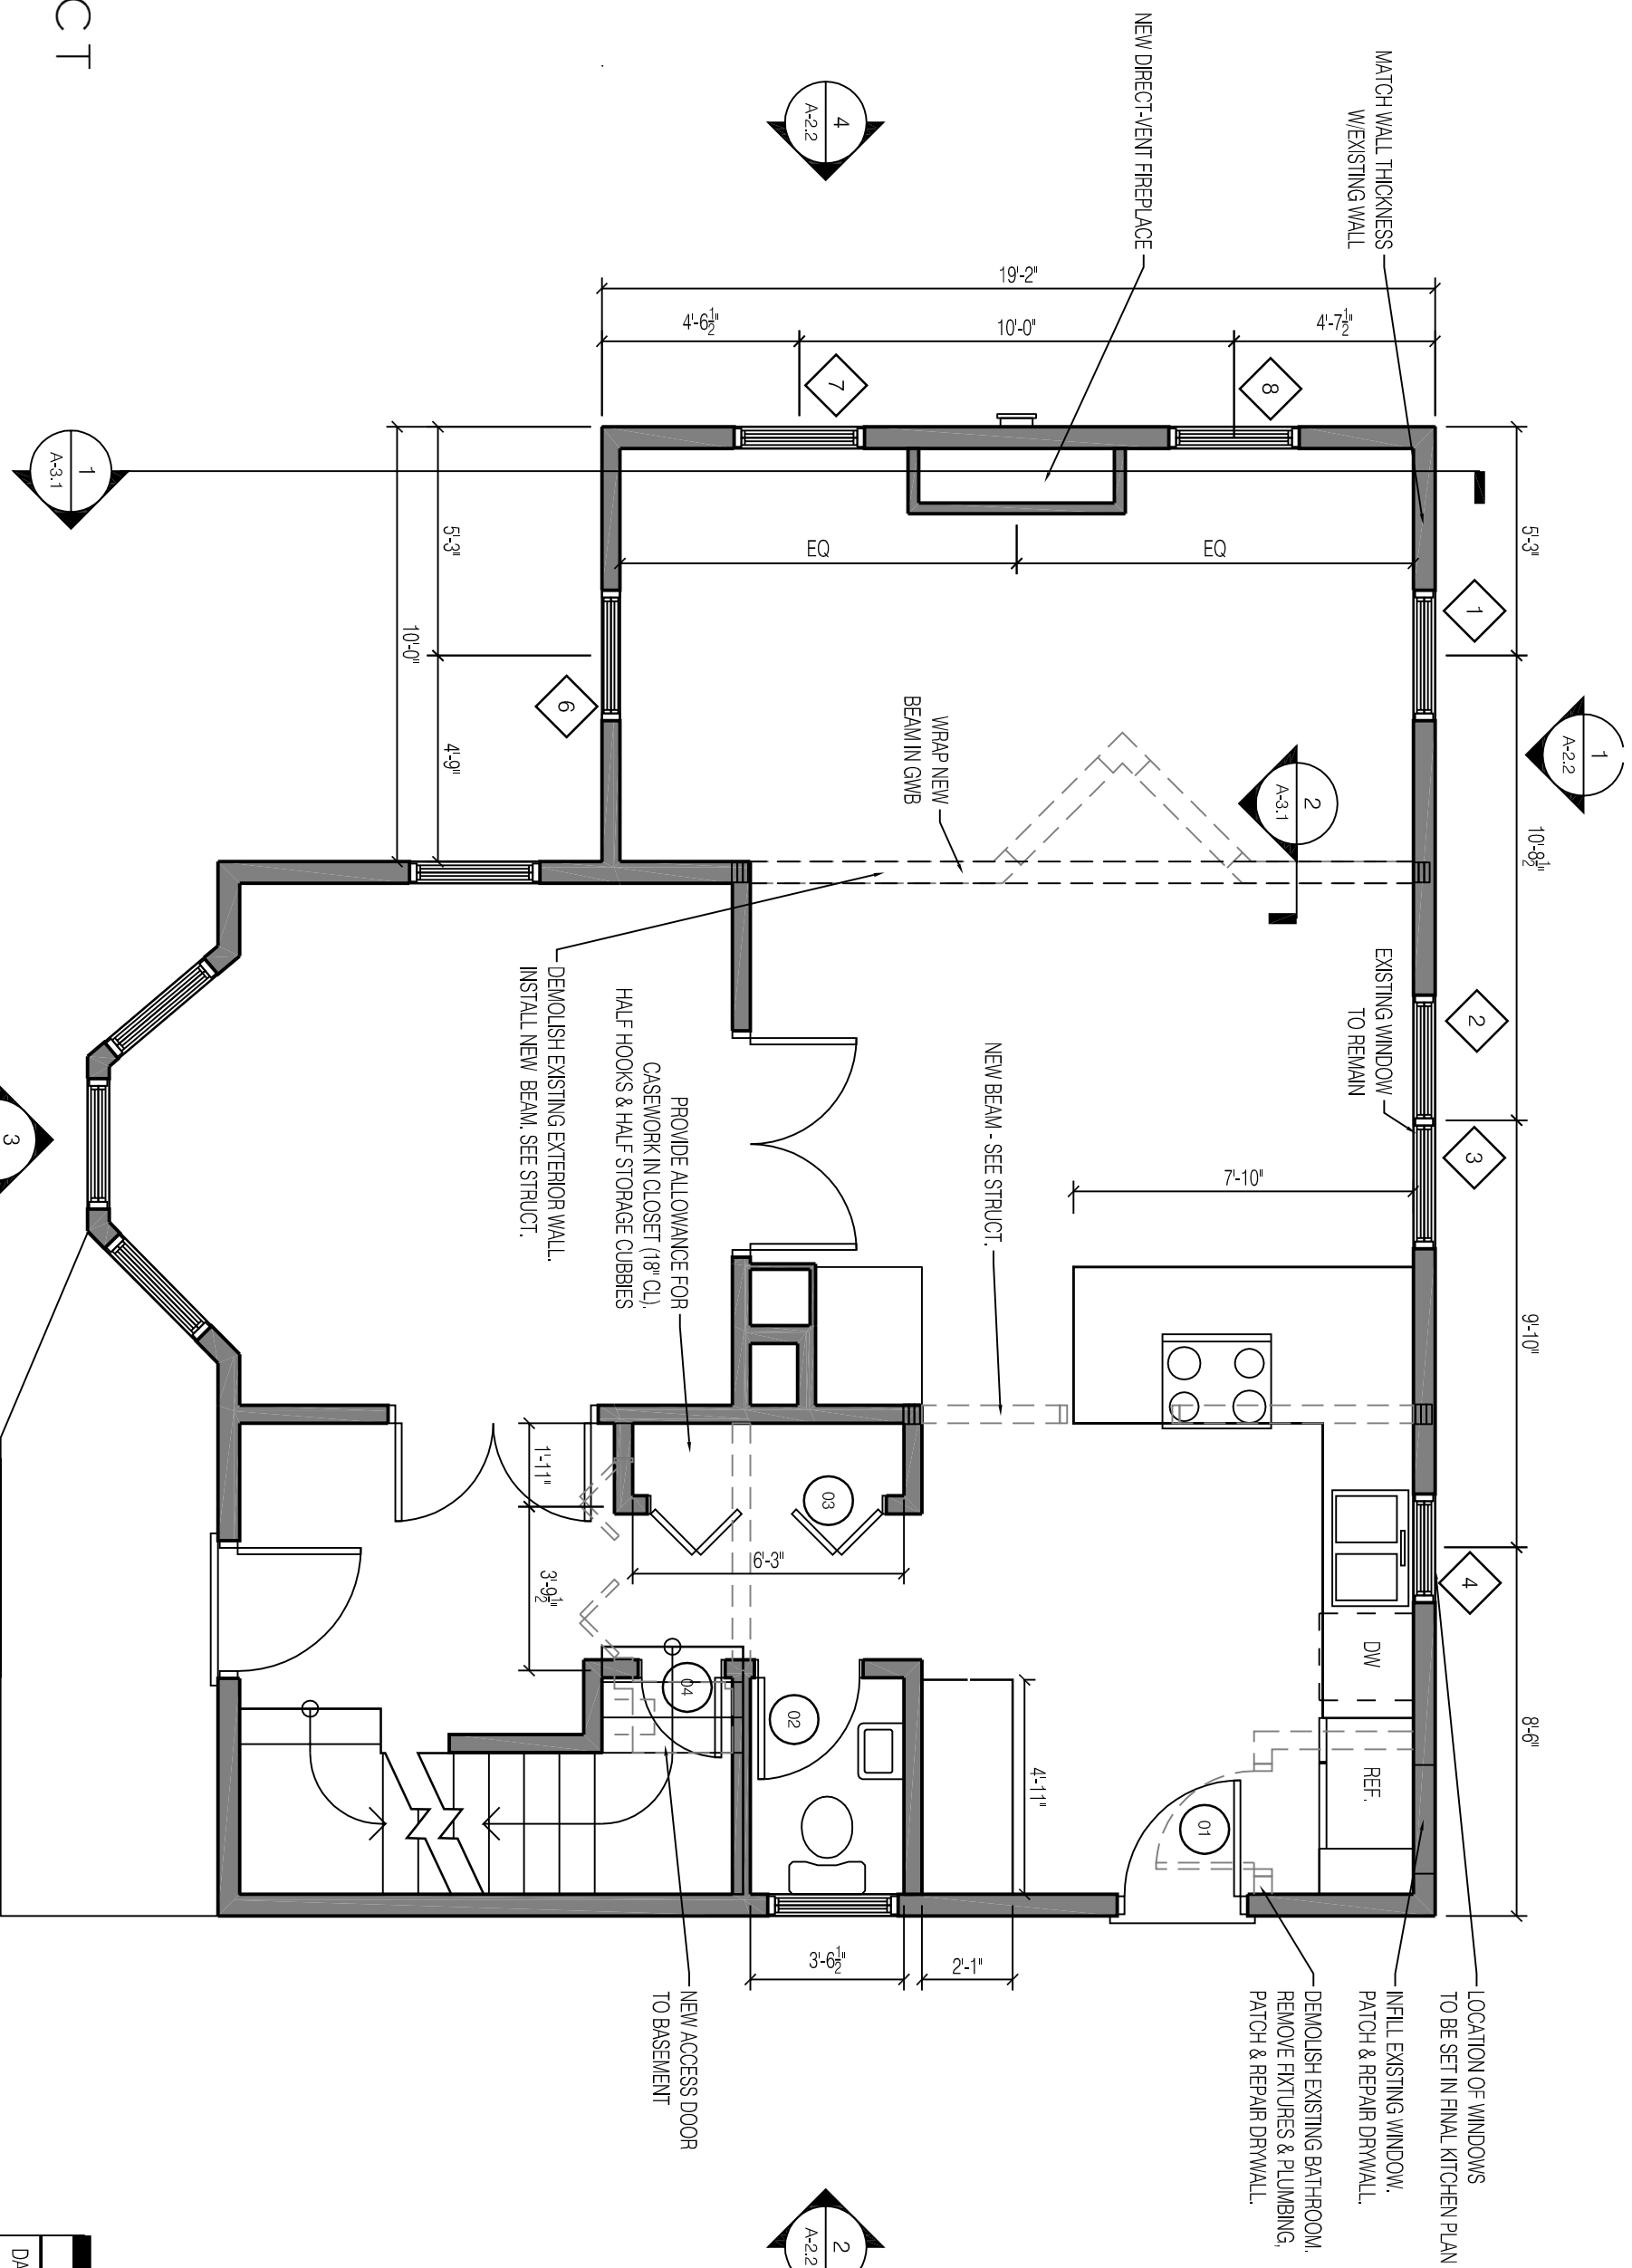

## DESIGN

58 FORE ST. PORTLAND, ME  
www.prospectdesign.me

T: 207-749-7400

PROPOSED FIRST FLOOR PLAN  
1/4" = 1'-0"

FIRST FLOOR PLAN  
COOK BOGGIATTO

SCALE: 1/4" = 1'-0"

DATE:	5.8.2014
DRAWN BY:	BB