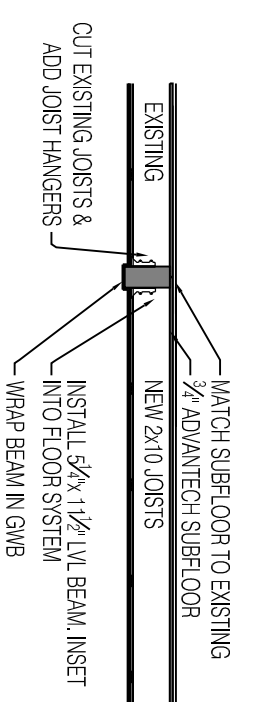

PROSPECT

DESIGN

58 FORE ST. PORTLAND, ME  
 www.prospectdesign.me  
 T: 207 - 749 - 7400

SECTION  
 1/4" = 1'-0"

TYPICAL BUILDING SECTION  
 COOK BOGGIATTO

VIEW #2 DETAIL - ADDITION @ EXISTING FDN.  
 1/4" = 1'-0"

VIEW #3 DETAIL - ADDITION @ SECOND FLOOR  
 1/4" = 1'-0"

DATE:	2.21.2014
DRAWN BY:	BB
<b>A-3.1</b>	