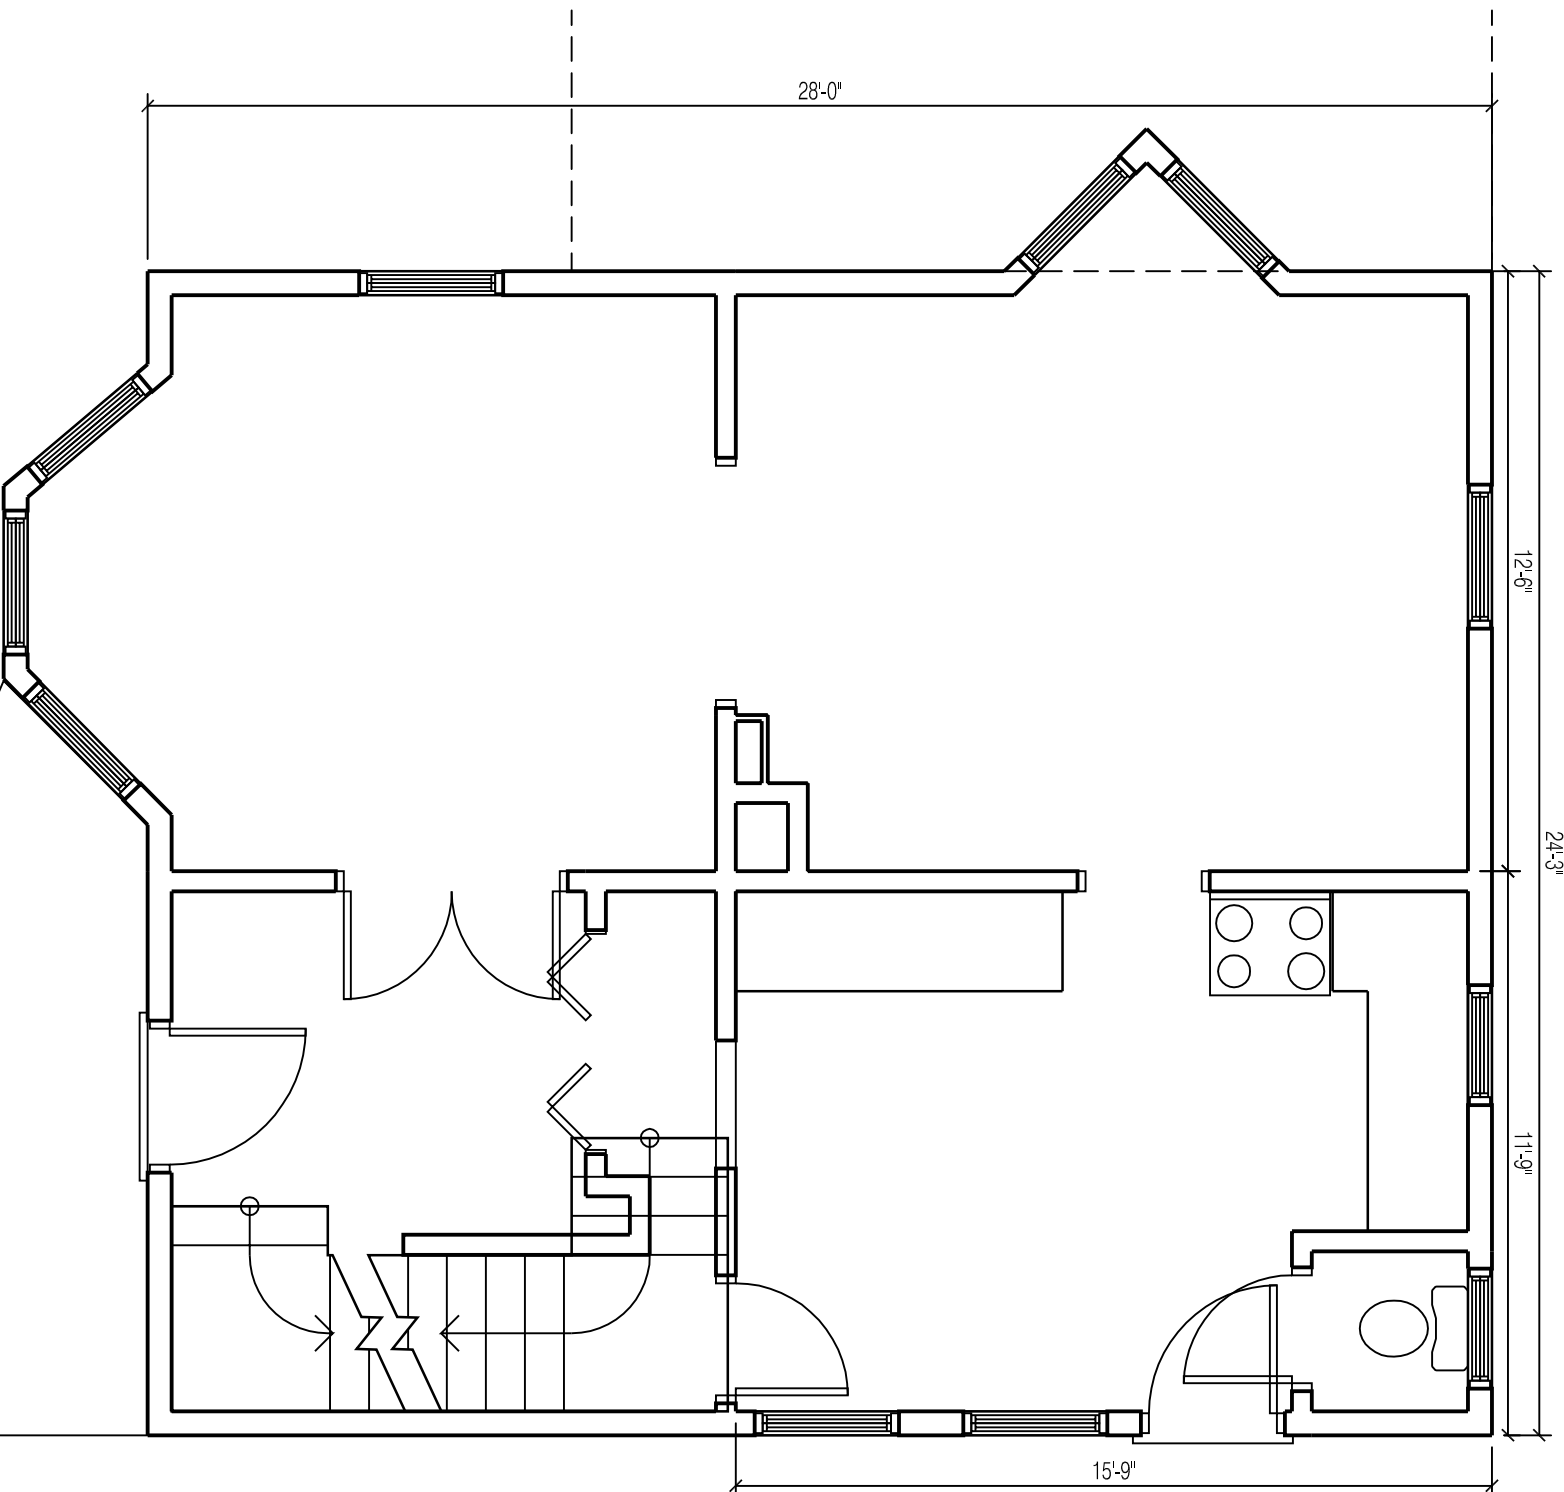

EXISTING SECOND FLOOR PLAN
1/4" = 1'-0"

PROSPECT

DESIGN

58 FORE ST. PORTLAND, ME
www.prospectdesign.me

T: 207 - 749 - 7400

EXISTING FIRST FLOOR PLAN
1/4" = 1'-0"

EXISTING PLANS

COOK BOGGIATTO

| | |
|-----------|-----------|
| DATE: | 2.21.2014 |
| DRAWN BY: | BB |

A-1.2