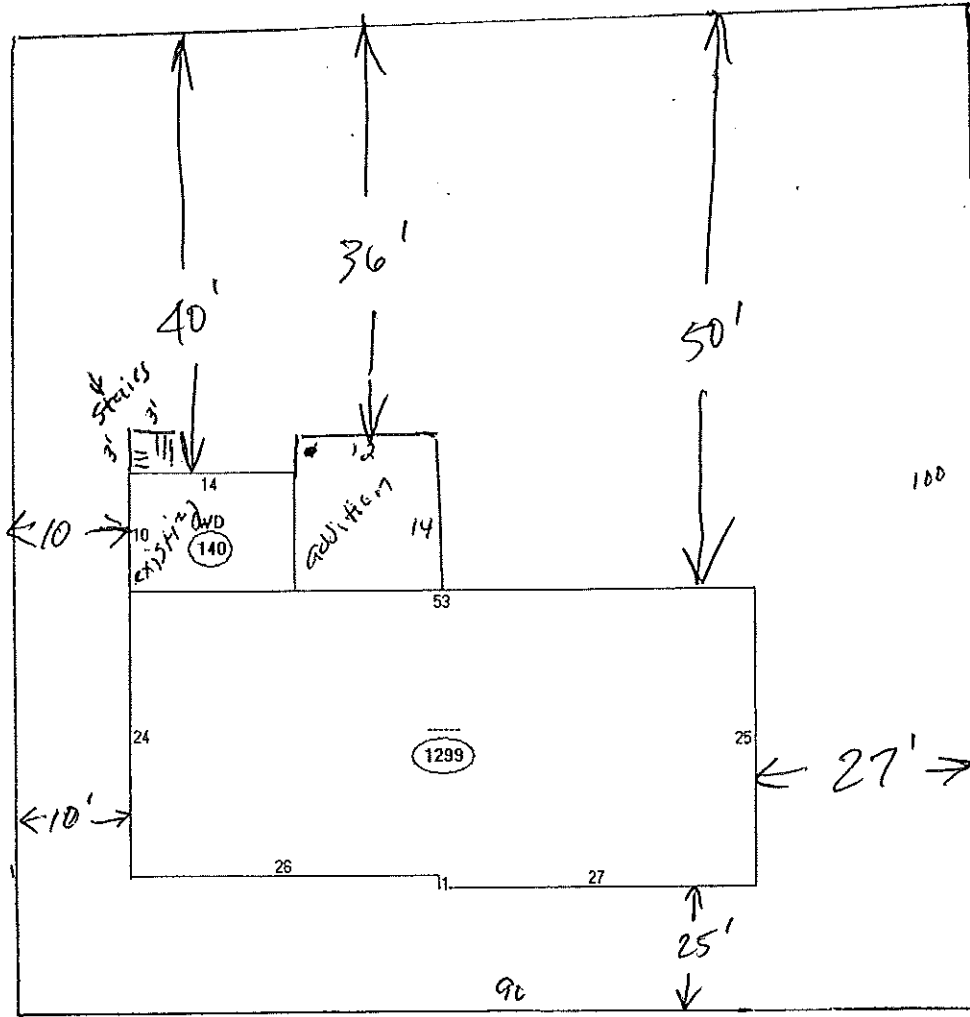

Plot Plan

Page 1 of 1

Descriptor/Area

A: ---
1299 sqft
B: W/D
140 sqft

HALE STREET

Proposed Plot
Plan for deck
at 12 Hale St
Portland ME 04103