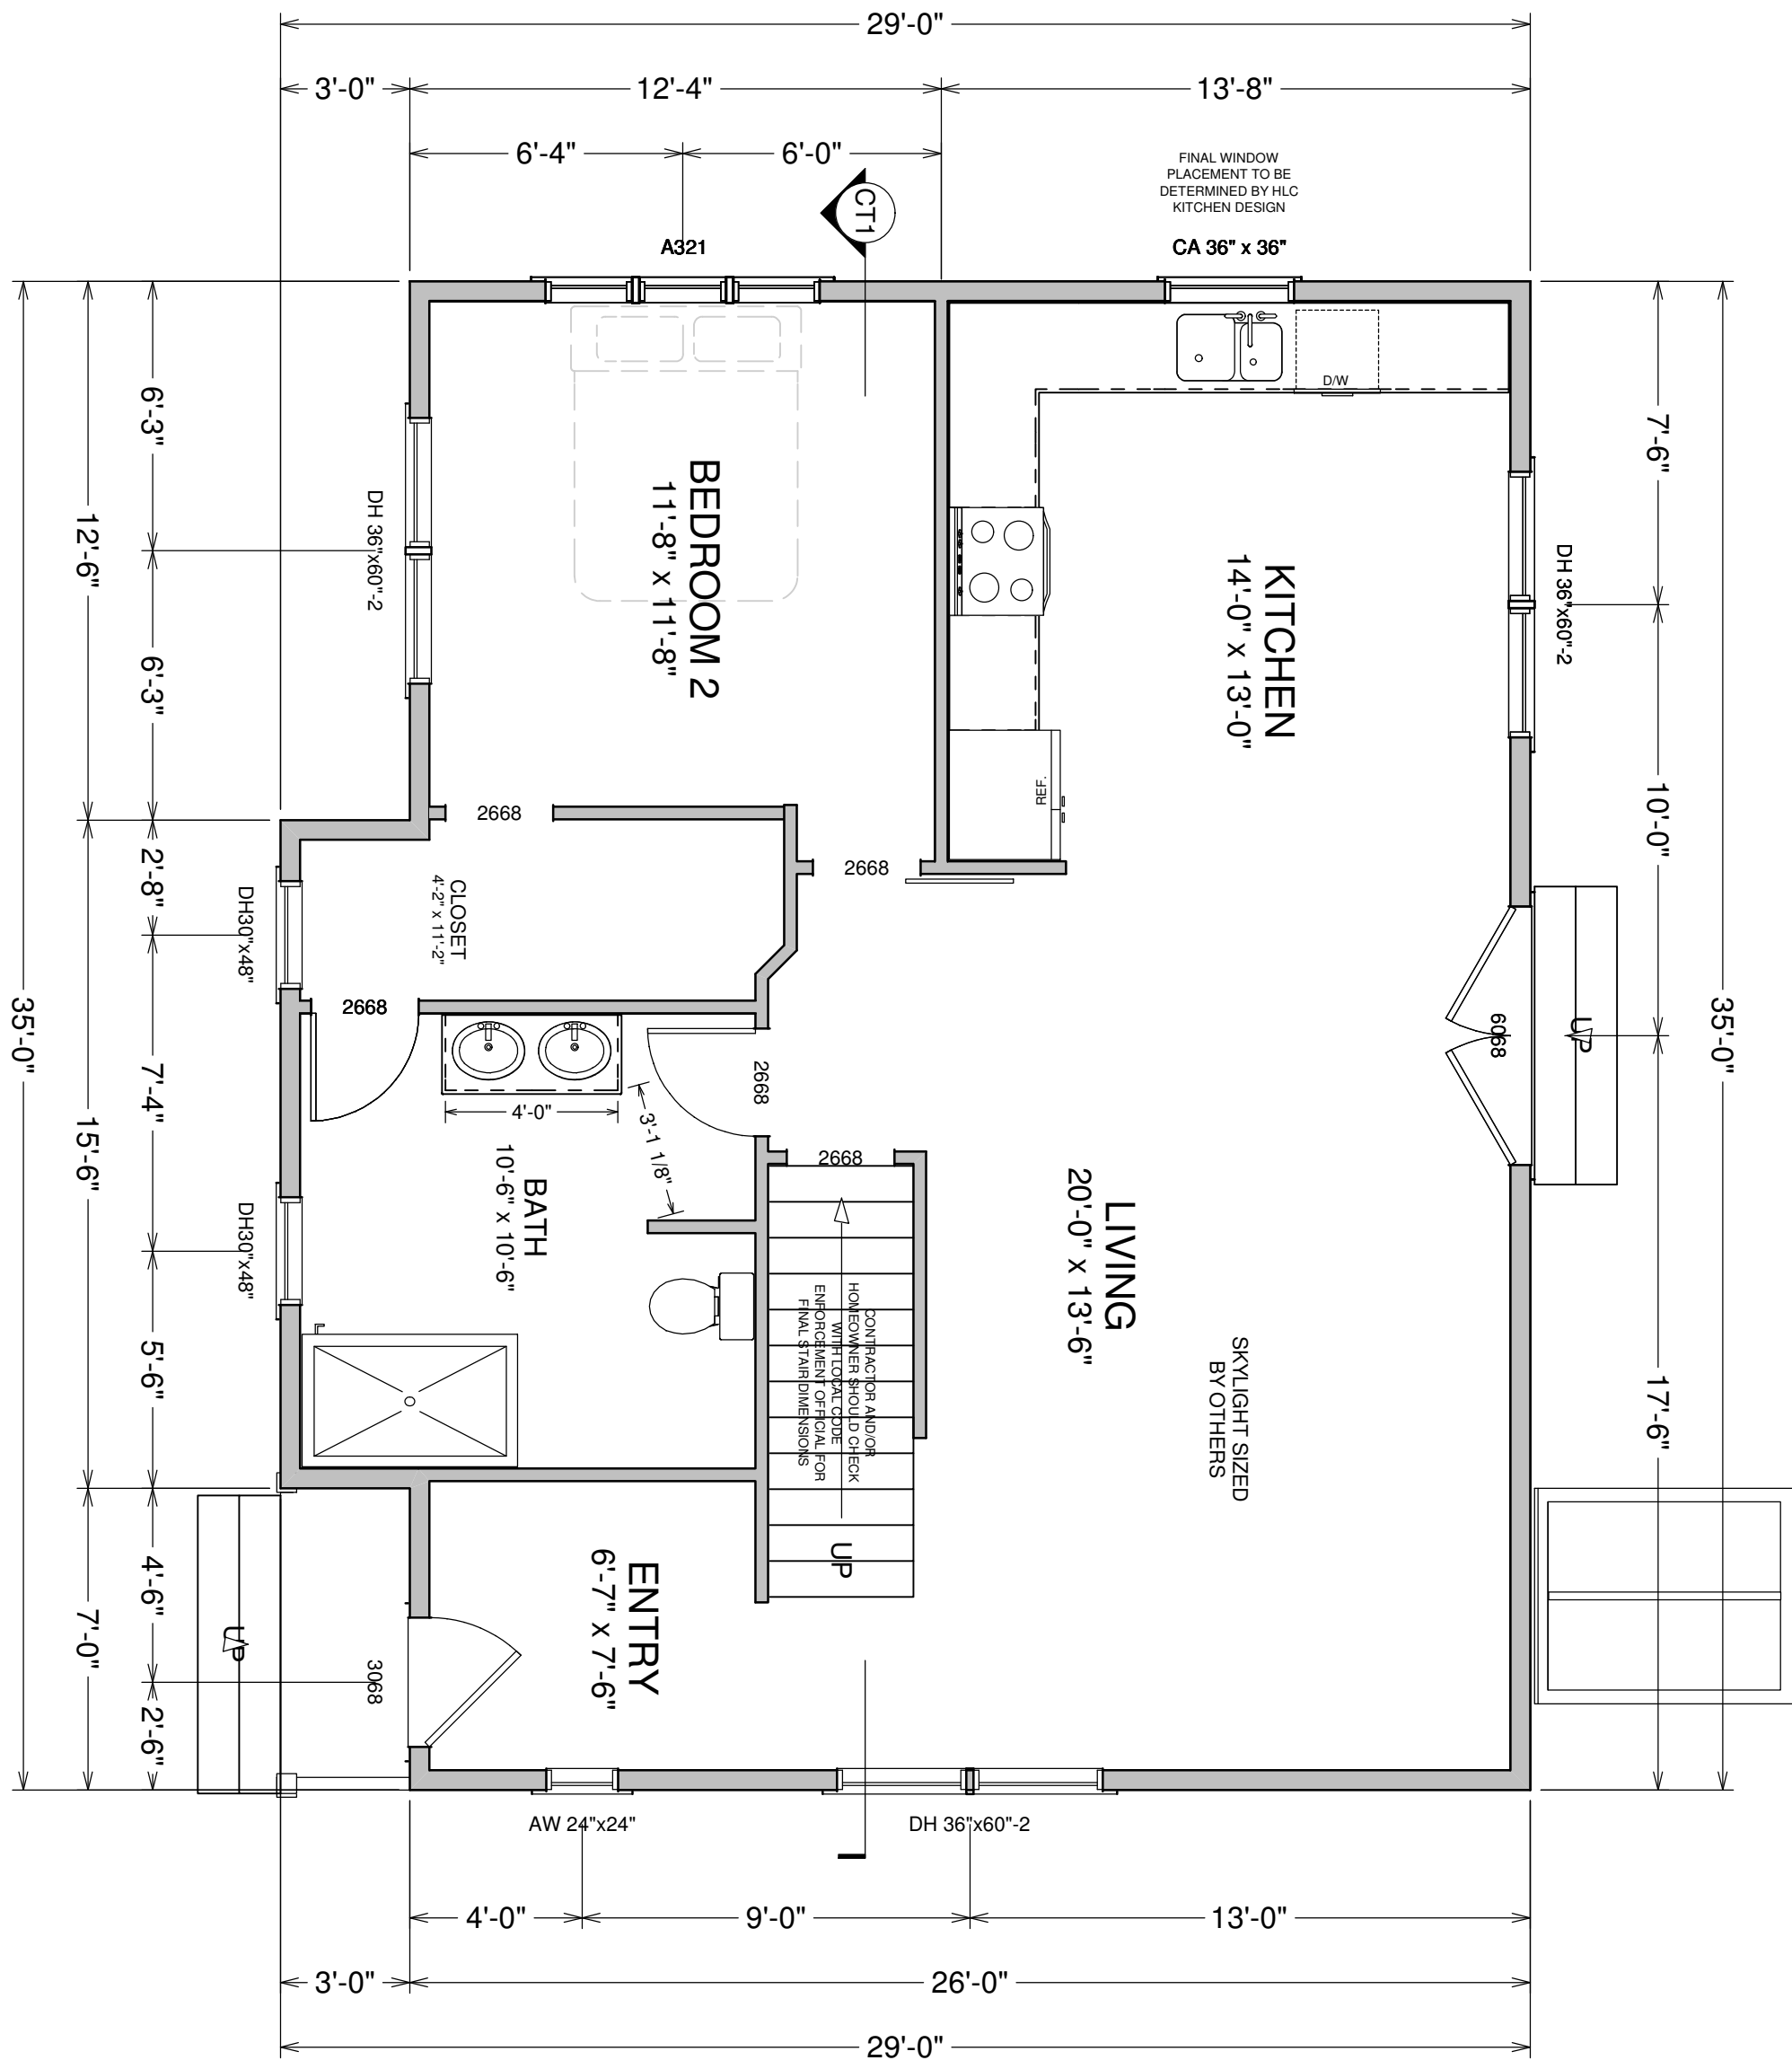

FIRST FLOOR

957 sq ft