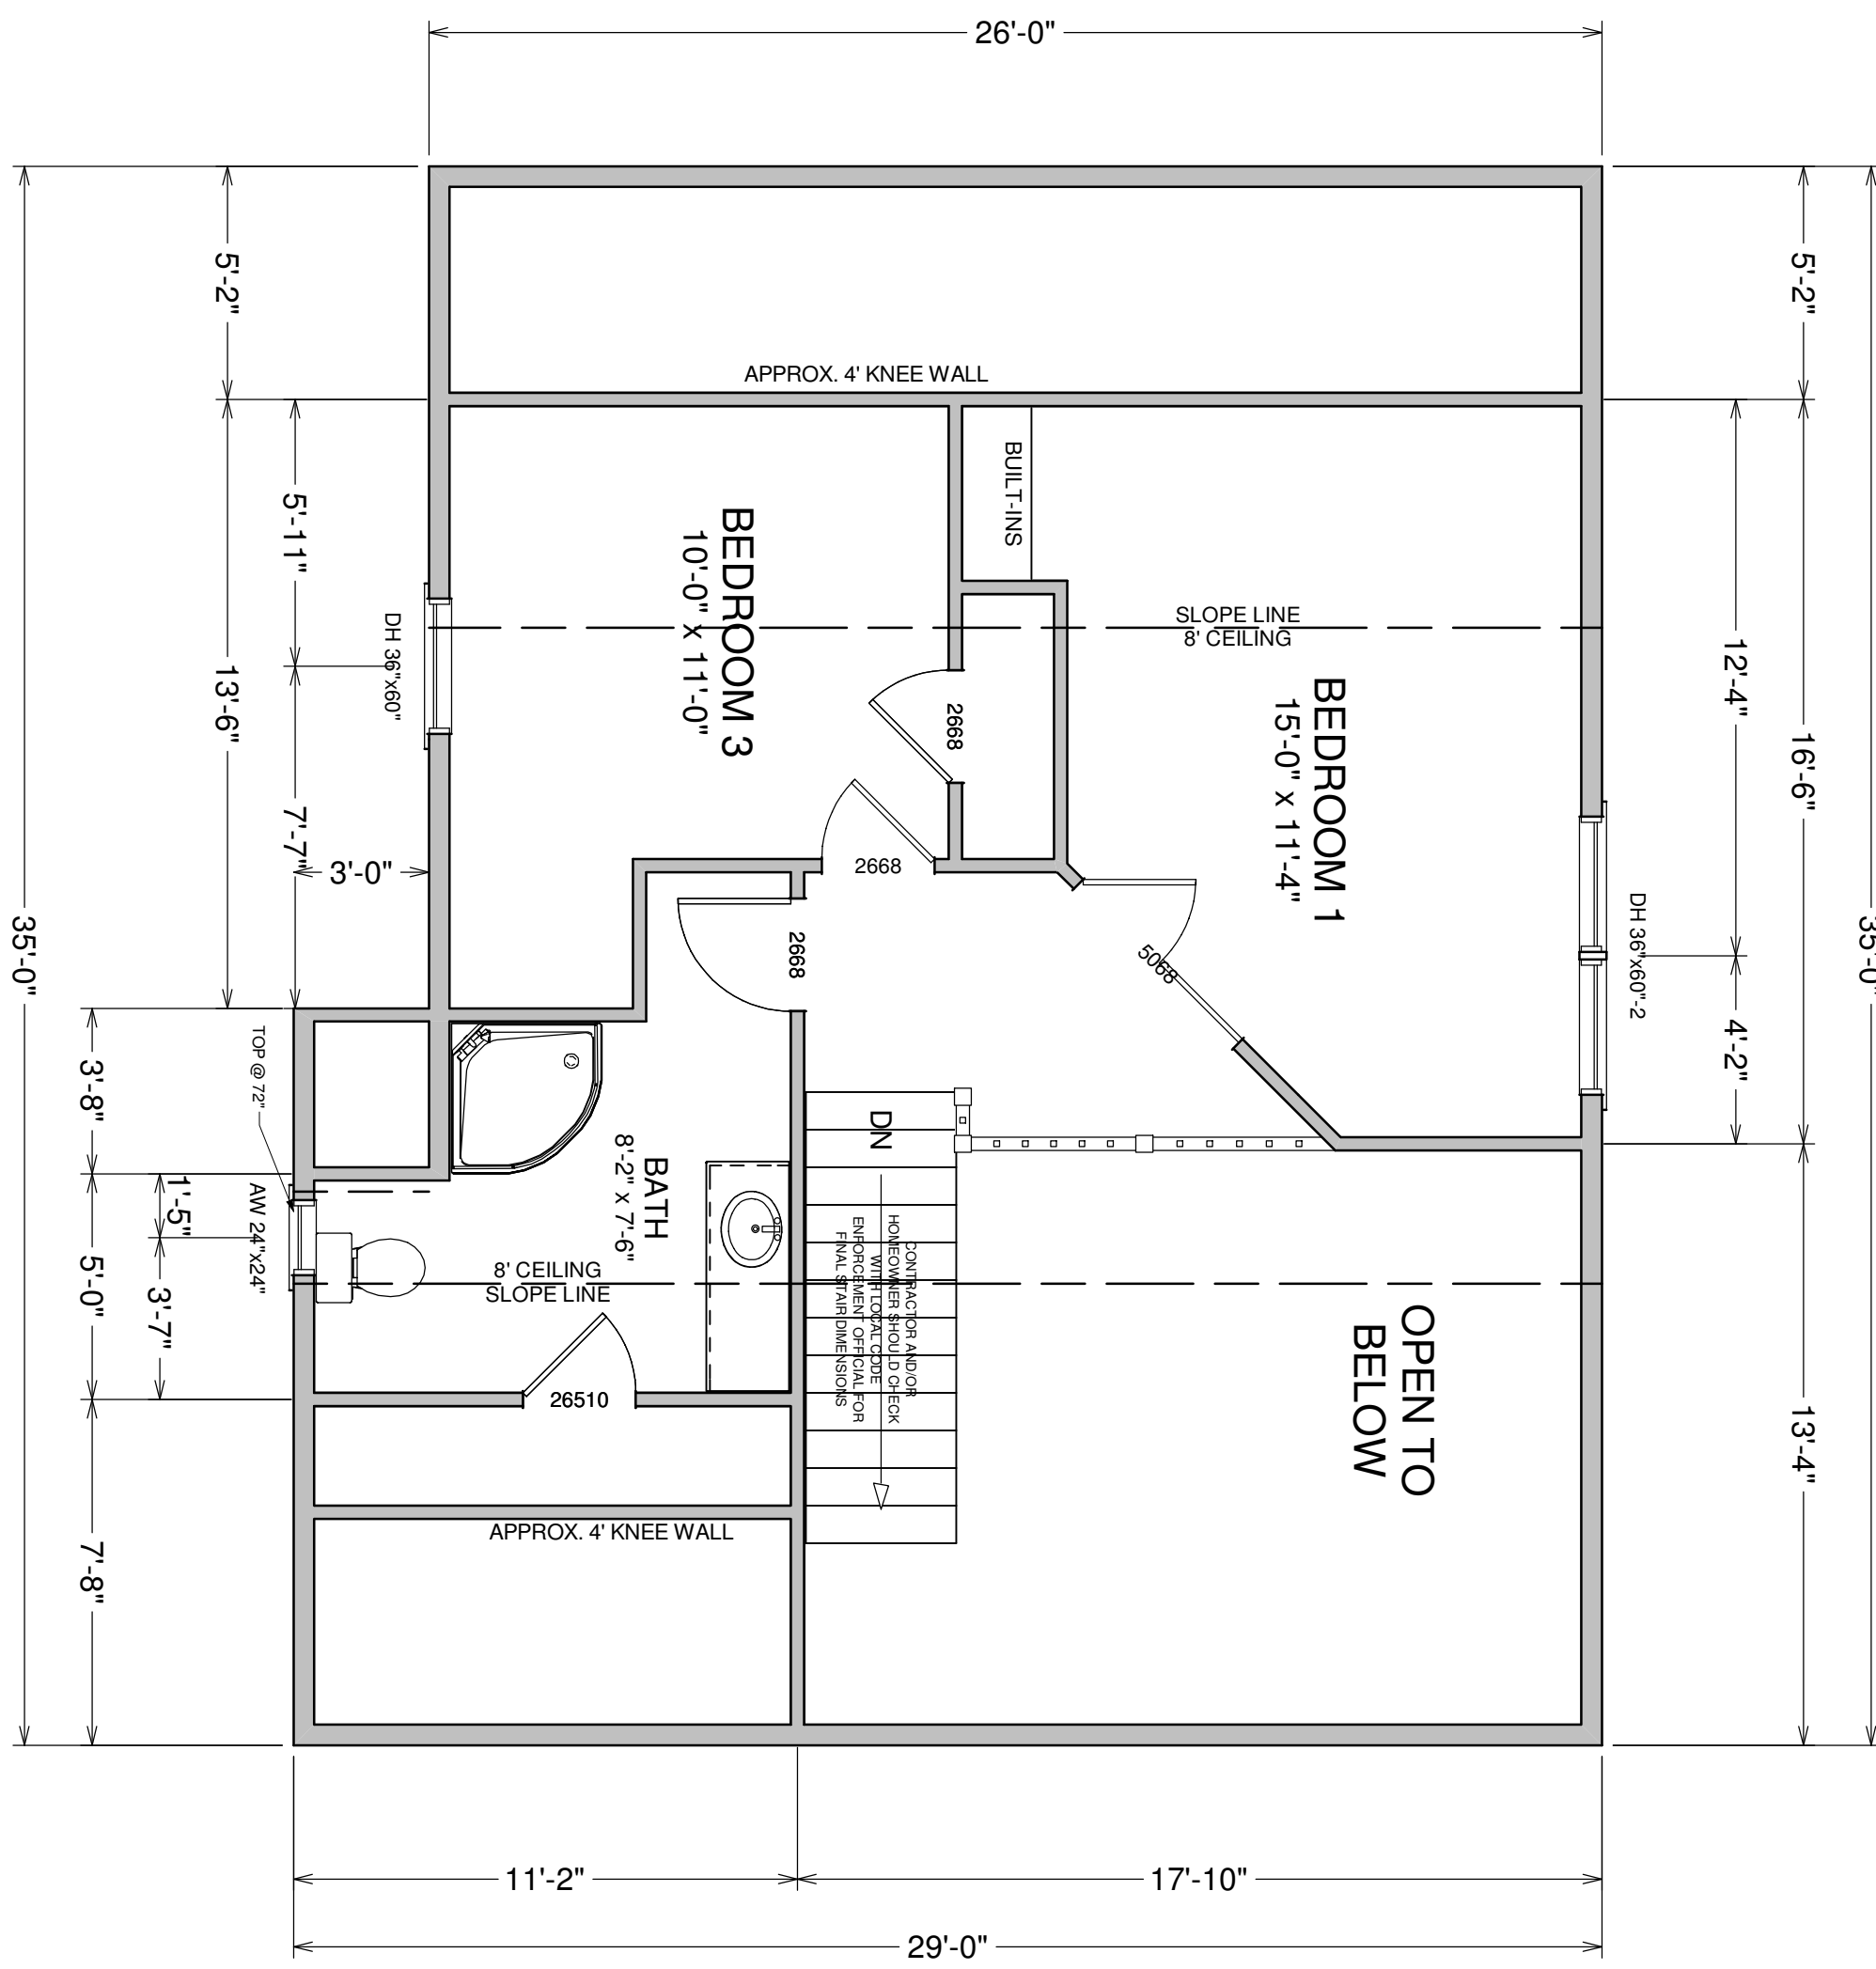

SECOND FLOOR

512 sq ft

CASSI BROOKS & KIM CRABB
PORTLAND, ME

26'x35'
CAPE

PREPARED BY:
BEP
SALESPERSON:
GWH

REVISIONS	
PRE:	01/30/15
R1:	02/02/15
R2:	02/05/15
	02/06/15
FNL:	02/11/15

DRAWING NUMBER	
CP15004	
PRINT DATE	BRANCH STORE
2/11/2015	POR
DRAWING SCALE	PAGE #
1/4" = 1'0"	3 of 4

HOME PLANNING CENTER
Drafting & Estimating
Hammond Lumber Company

13 LOCATIONS TO SERVE YOU BETTER
www.hammondlumber.com

- **AUBURN** 282 POLAND RD. 04210 207-784-4009 TOLL FREE 800-439-2826
- **BANGOR** 1087 HAMMOND ST. 207-945-9416 TOLL FREE 866-439-2264
- **BELGRADE** P.O. BOX 500 04917 207-495-3303 TOLL FREE 800-439-2354
- **BOOTHBAY HARBOR** 276 TOWNSEND AVE 207-633-4474 TOLL FREE 1-866-HAMMOND
- **BRUNSWICK** 20 SPRING ST. 207-729-9924 TOLL FREE 800-339-9921
- **DAMARISCOTTA** 511 MAIN ST. 207-963-1200 TOLL FREE 1-866-HAMMOND
- **FAIRFIELD** 5 SUMMIT ST. 04807 207-453-7322 TOLL FREE 888-439-3247
- **FARMINGTON** 389 FARMINGTON FALLS RD 207-778-3518 TOLL FREE 800-439-3276
- **GREENVILLE** 17 MINDEN ST. 04441 207-695-4583 TOLL FREE 800-439-4785
- **PEMAQUID** 2089 BRISTOL ROAD 207-677-2281 TOLL FREE 1-866-HAMMOND
- **PORTLAND** 300 RIVERSIDE ST. 04103 207-771-8880 TOLL FREE 888-439-7853
- **SKOWHEGAN** 34 PENNELL ST. 04978 207-474-8122 TOLL FREE 800-439-7569