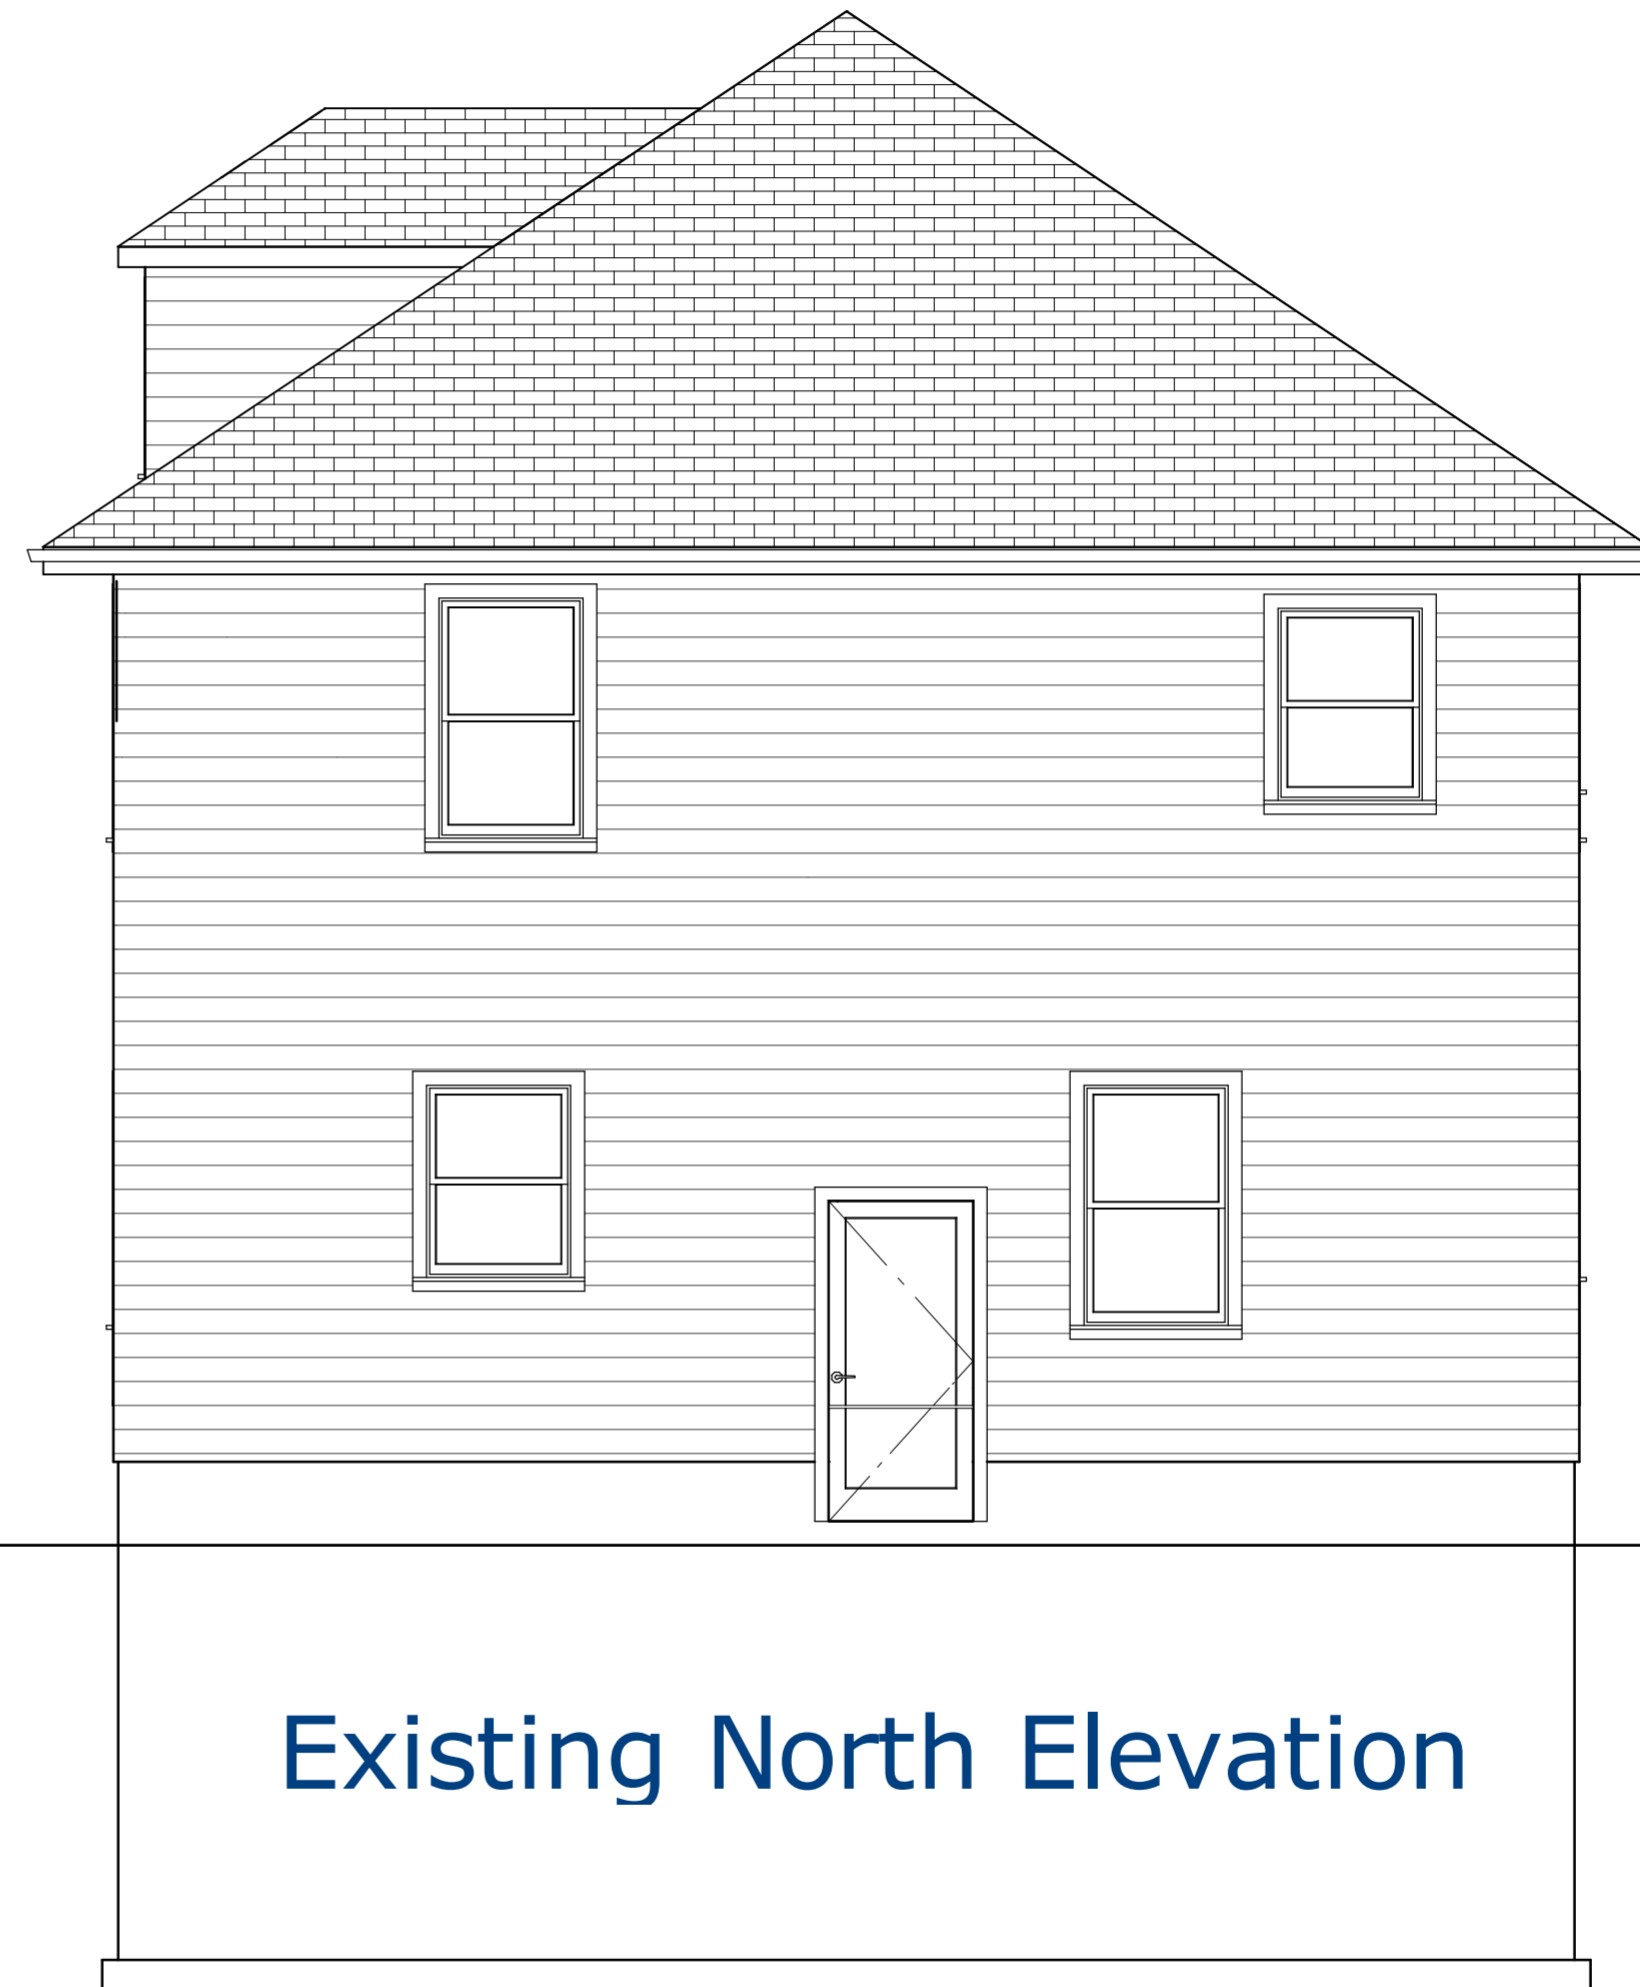

Existing West Elevation

Existing North Elevation

PORTLAND HOME BUILDERS ~ GENERAL CONTRACTOR
 700 Washington Avenue, Portland, Maine 04103, (207) 653-9424
 bpost@portland_homebuilders.com, Portland-homebuilders.com

ERIN EDWARDS - SIDE DORMER ADDITION
 491 BRIGHTON AVE.
 PORTLAND, MAINE 04102

DATE:
 9/23/16

SCALE:
 1/4" = 1"- 0"

Existing West & North Elevation
E.3