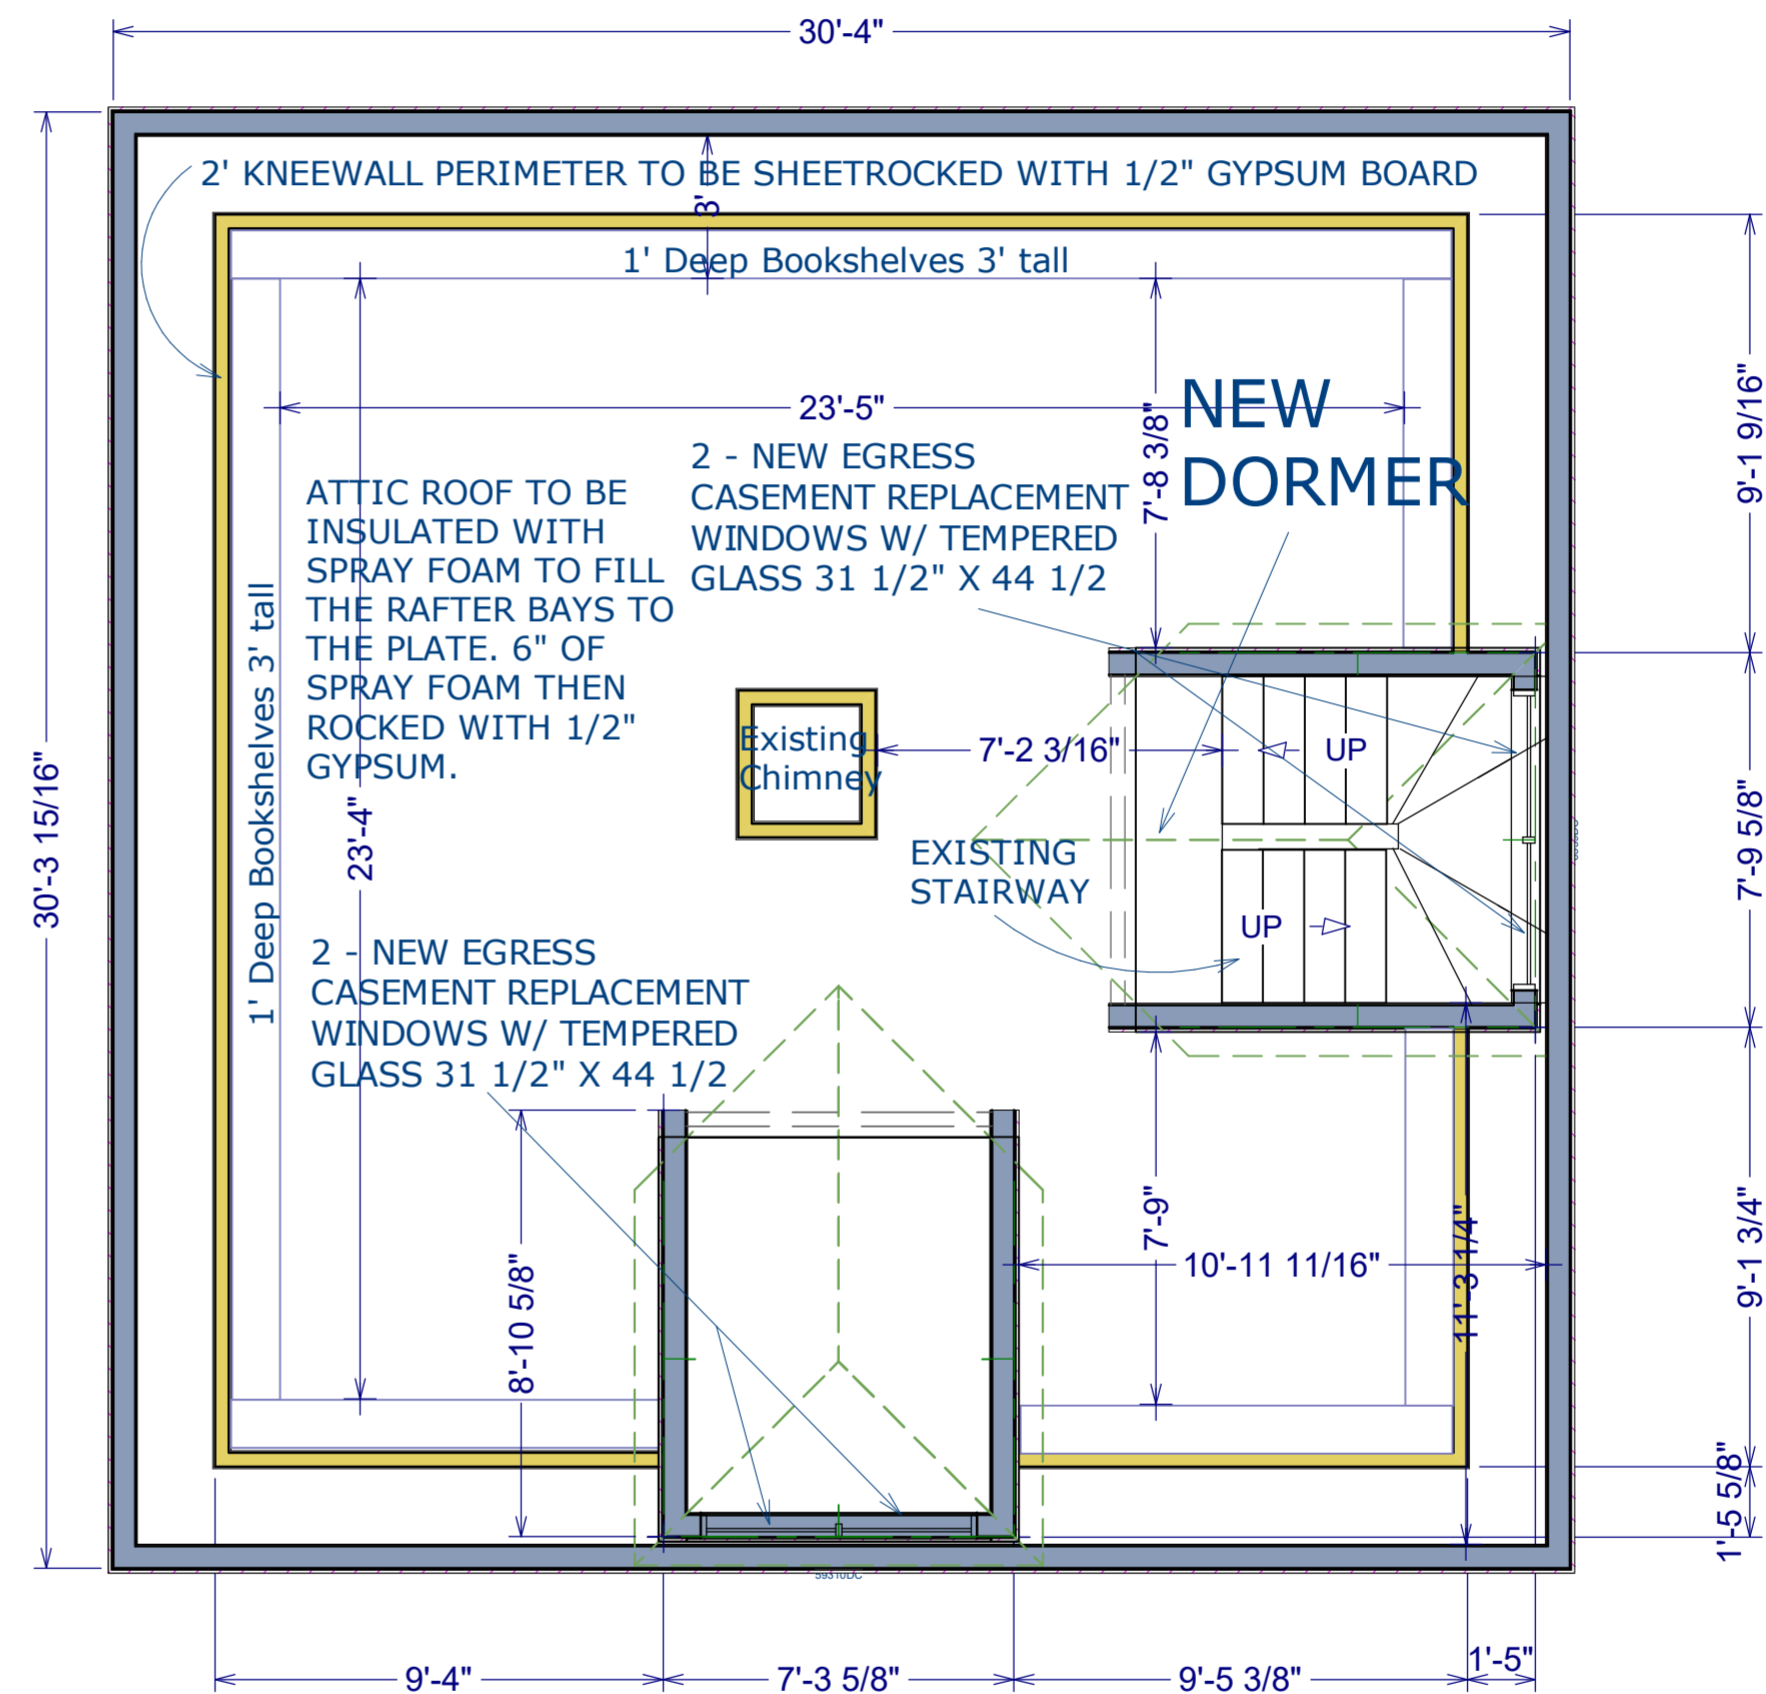

PROPOSED ATTIC STORAGE

PORTLAND HOME BUILDERS ~ GENERAL CONTRACTOR
700 Washington Avenue, Portland, Maine 04103, (207) 653-9424
bpost@portland_homebuilders.com, Portland-homebuilders.com

ERIN EDWARDS DORMER ADDITION
491 BRIGHTON AVE.
PORTLAND, MAINE 04102

DATE: 9/23/16
SCALE: 1/4" = 1" - 0"

EXISTING & PROPOSED FLOOR PLAN
A.1