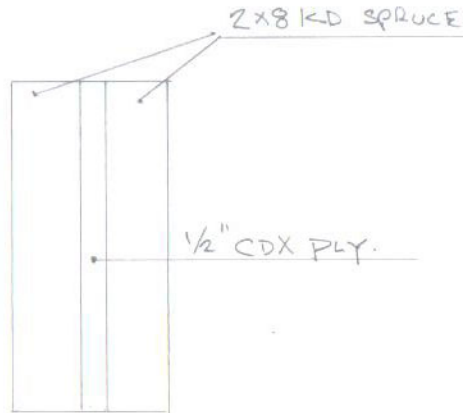

# Hannah Estes

---

Subject: FW: 44 Belfield "Doorway diagram"

From: Barbara Loewenberg-Irlandy [mailto:blime@maine.rr.com]

>>> 44 Belfield St., Portland, ME 04103 Chart 176, Block G, Lots 021  
>>> & 022

>> Diagrammatic rendering of creation/ placement of new doorway into  
>> office

HEADER CROSS SECTION

BARBARA LOEWENBERG-IRLANDY  
44 BELFIELD PORTLAND, ME.  
PROPOSED NEW INTERIOR DOOR

7/27/13 BRUCE SMITH  
NOT TO SCALE