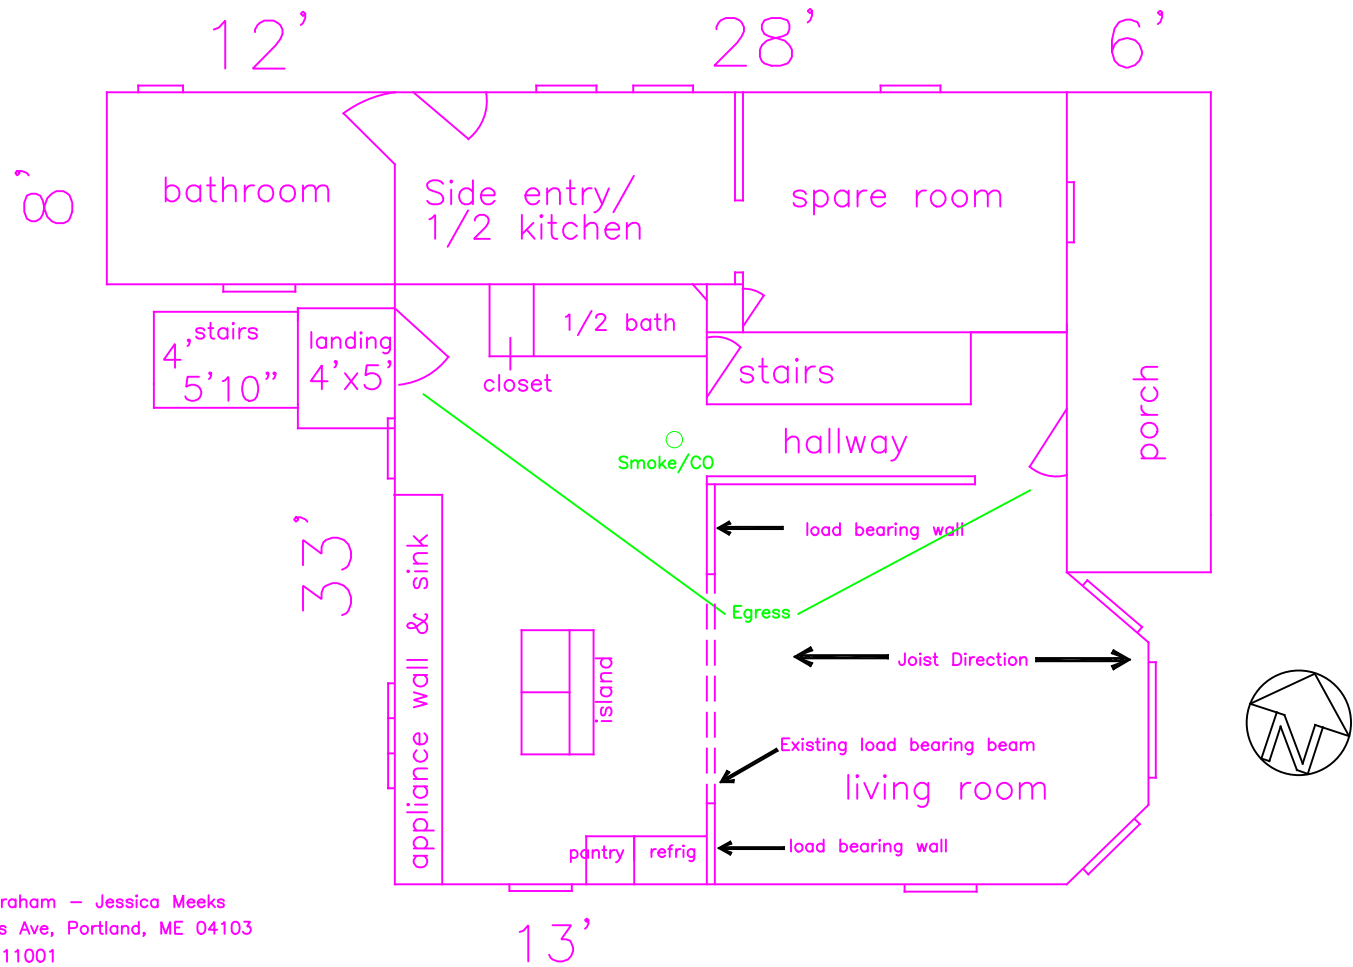

# Egress & Smoke/CO Detector

Timothy Ingraham - Jessica Meeks  
 314 Stevens Ave, Portland, ME 04103  
 CBL:176 E011001  
 Zone: R5

scale 1/8" = 1'