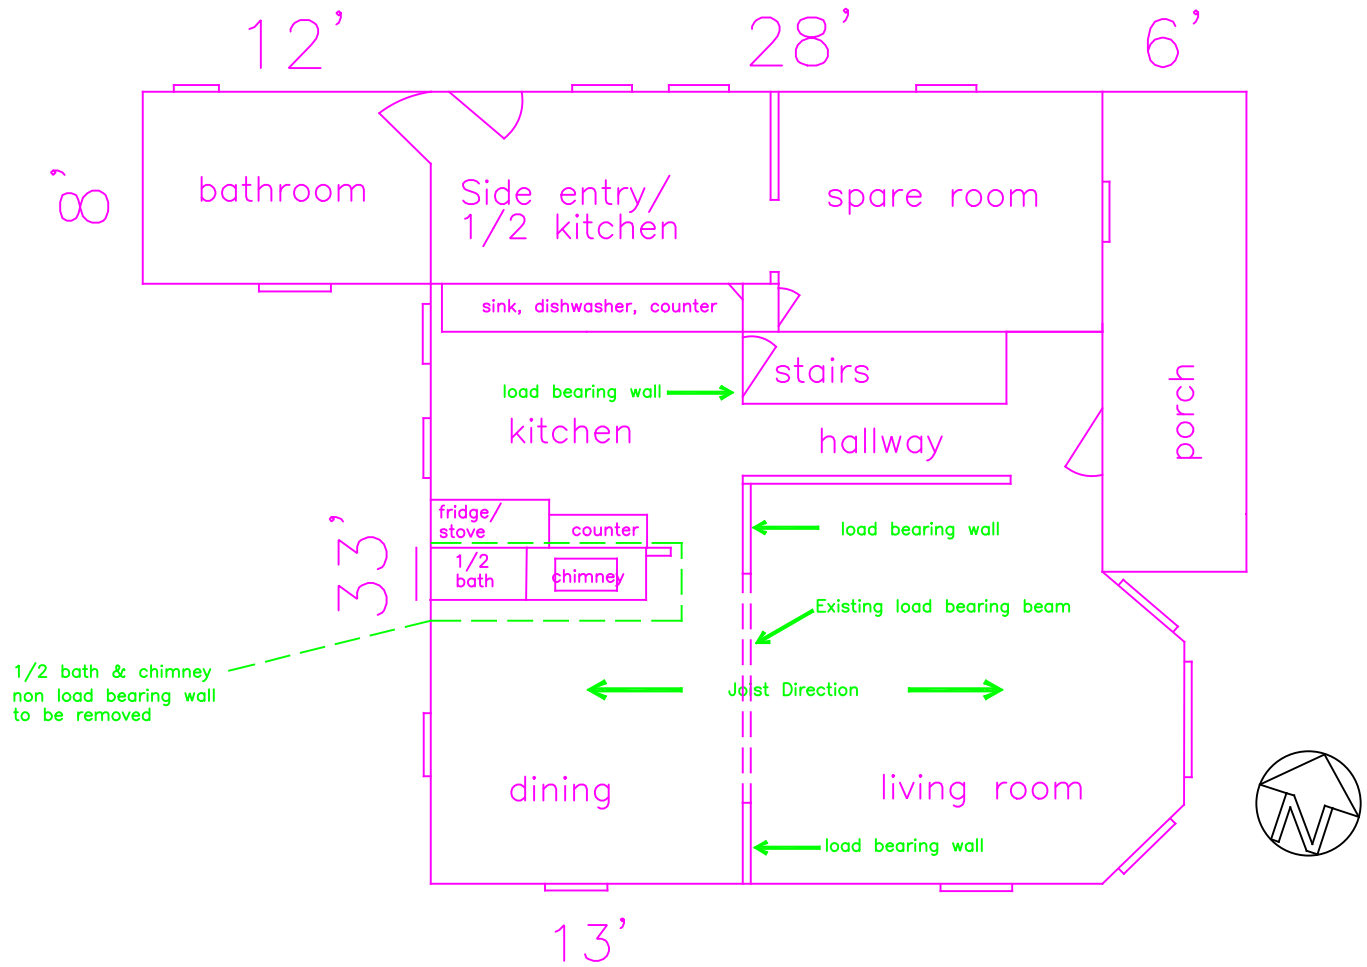

Existing House Layout

Timothy Ingraham – Jessica Meeks
314 Stevens Ave, Portland, ME 04103
CBL:176 E011001
Zone: R5

scale 1/8" = 1'