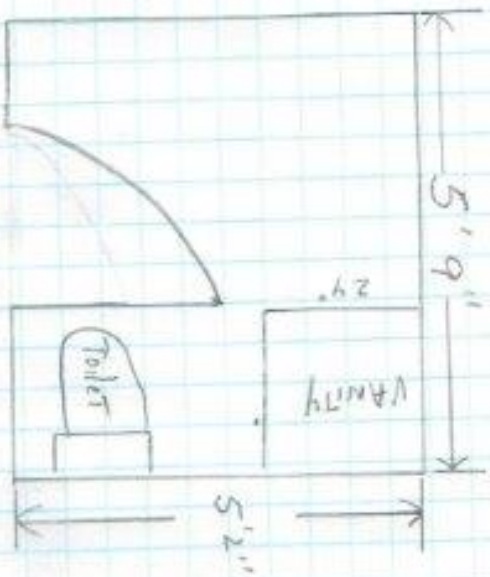

Add Toilet &
Vanity to
existing
Laundry Room

Dan Smith & Dawn Ross
30 Caldwell St.
Portland, ME 04103

Scale: $1/2" = 1'$