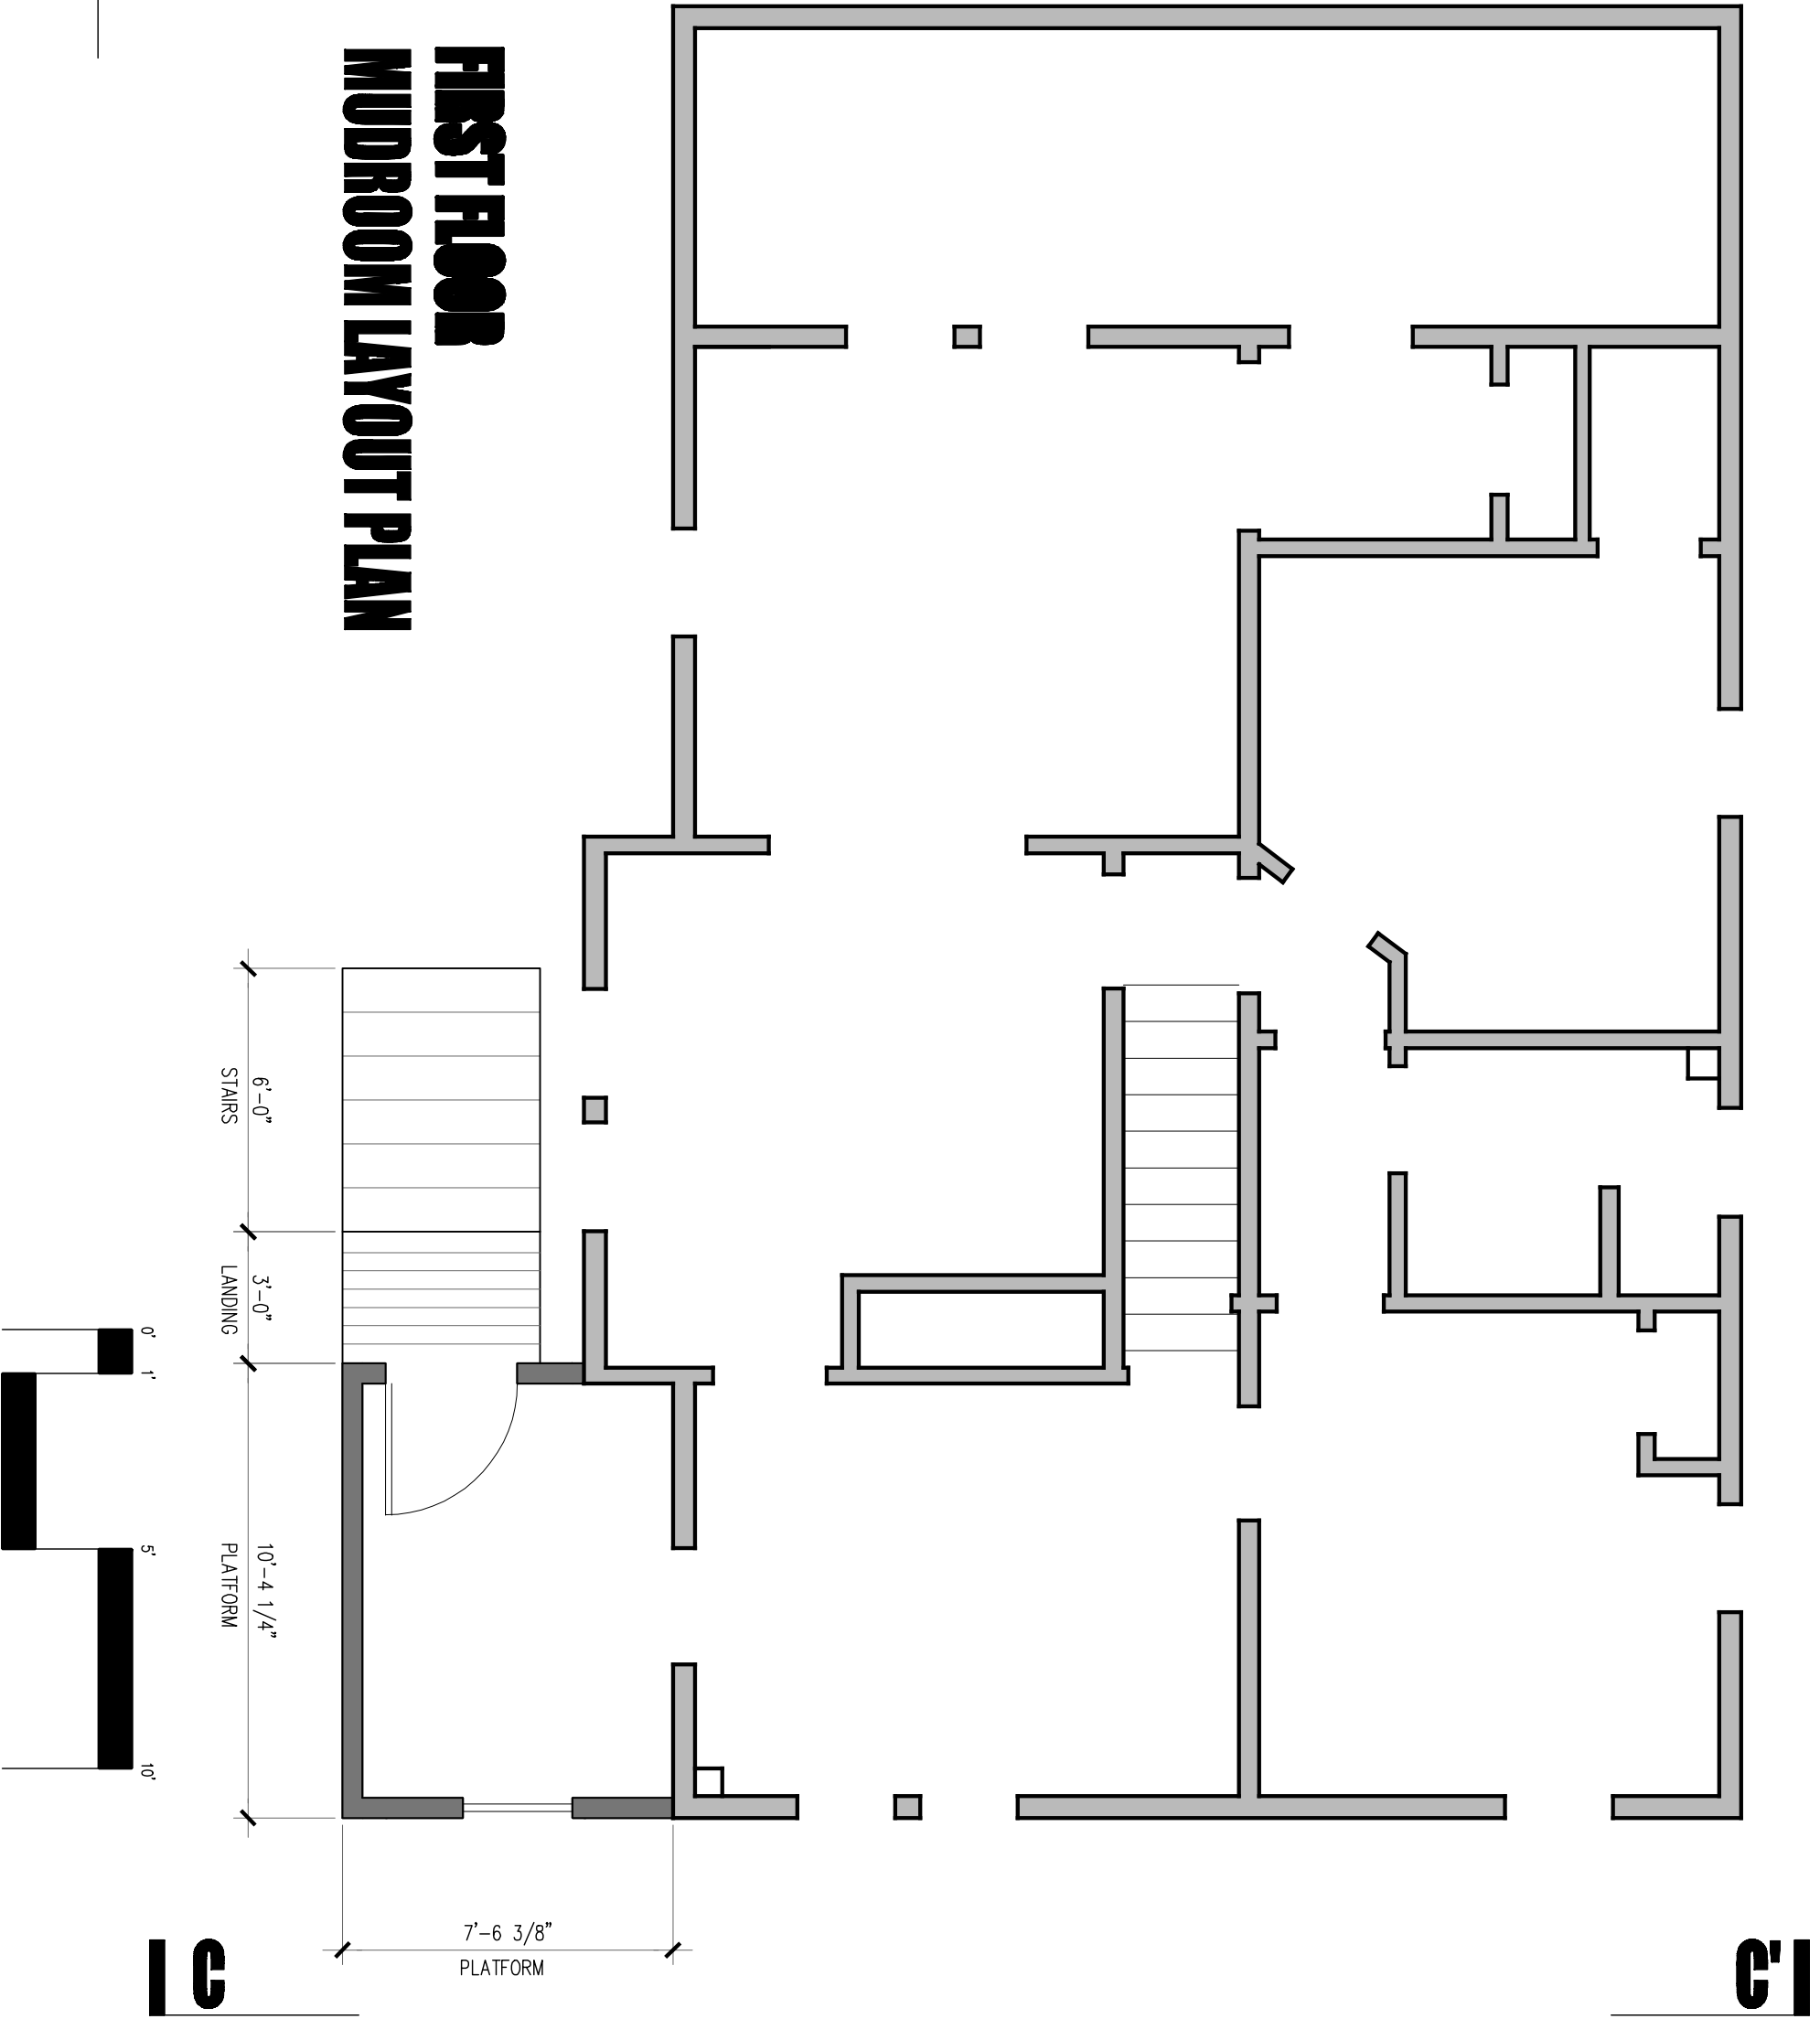

FIRST FLOOR MUDROOM LAYOUT PLAN

A2.0

BY	RW
DATE	08.24.15
SCALE	1/4"=1'-0"

TITLE
**FIRST FLOOR
MUDROOM
LAYOUT PLAN**

HILLIS STREET RESIDENCE
PORTLAND, MAINE

187 anderson street
portland - maine - 04101
1.207.776.2287
www.portlandrenovations.com