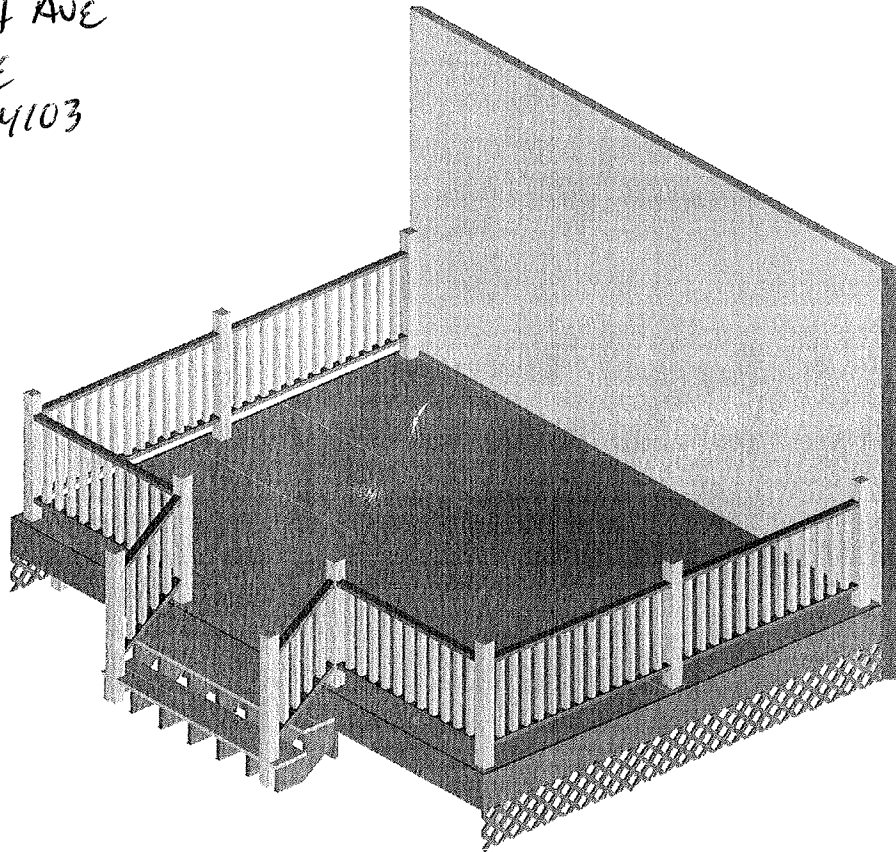

NEVER STOP
IMPROVING

DECK DESIGNER

powered by DIY Technologies

Contractor MARK DUSSAULT 632-9733
Home owner TOM KANE 775-2008
71 ROSEMONT AVE
Portland ME
04103

Lowe's Deck Design

Kane 10-9

Print this document and take it to the Doors and Windows desk or Commercial Sales desk
at your local Lowe's store.