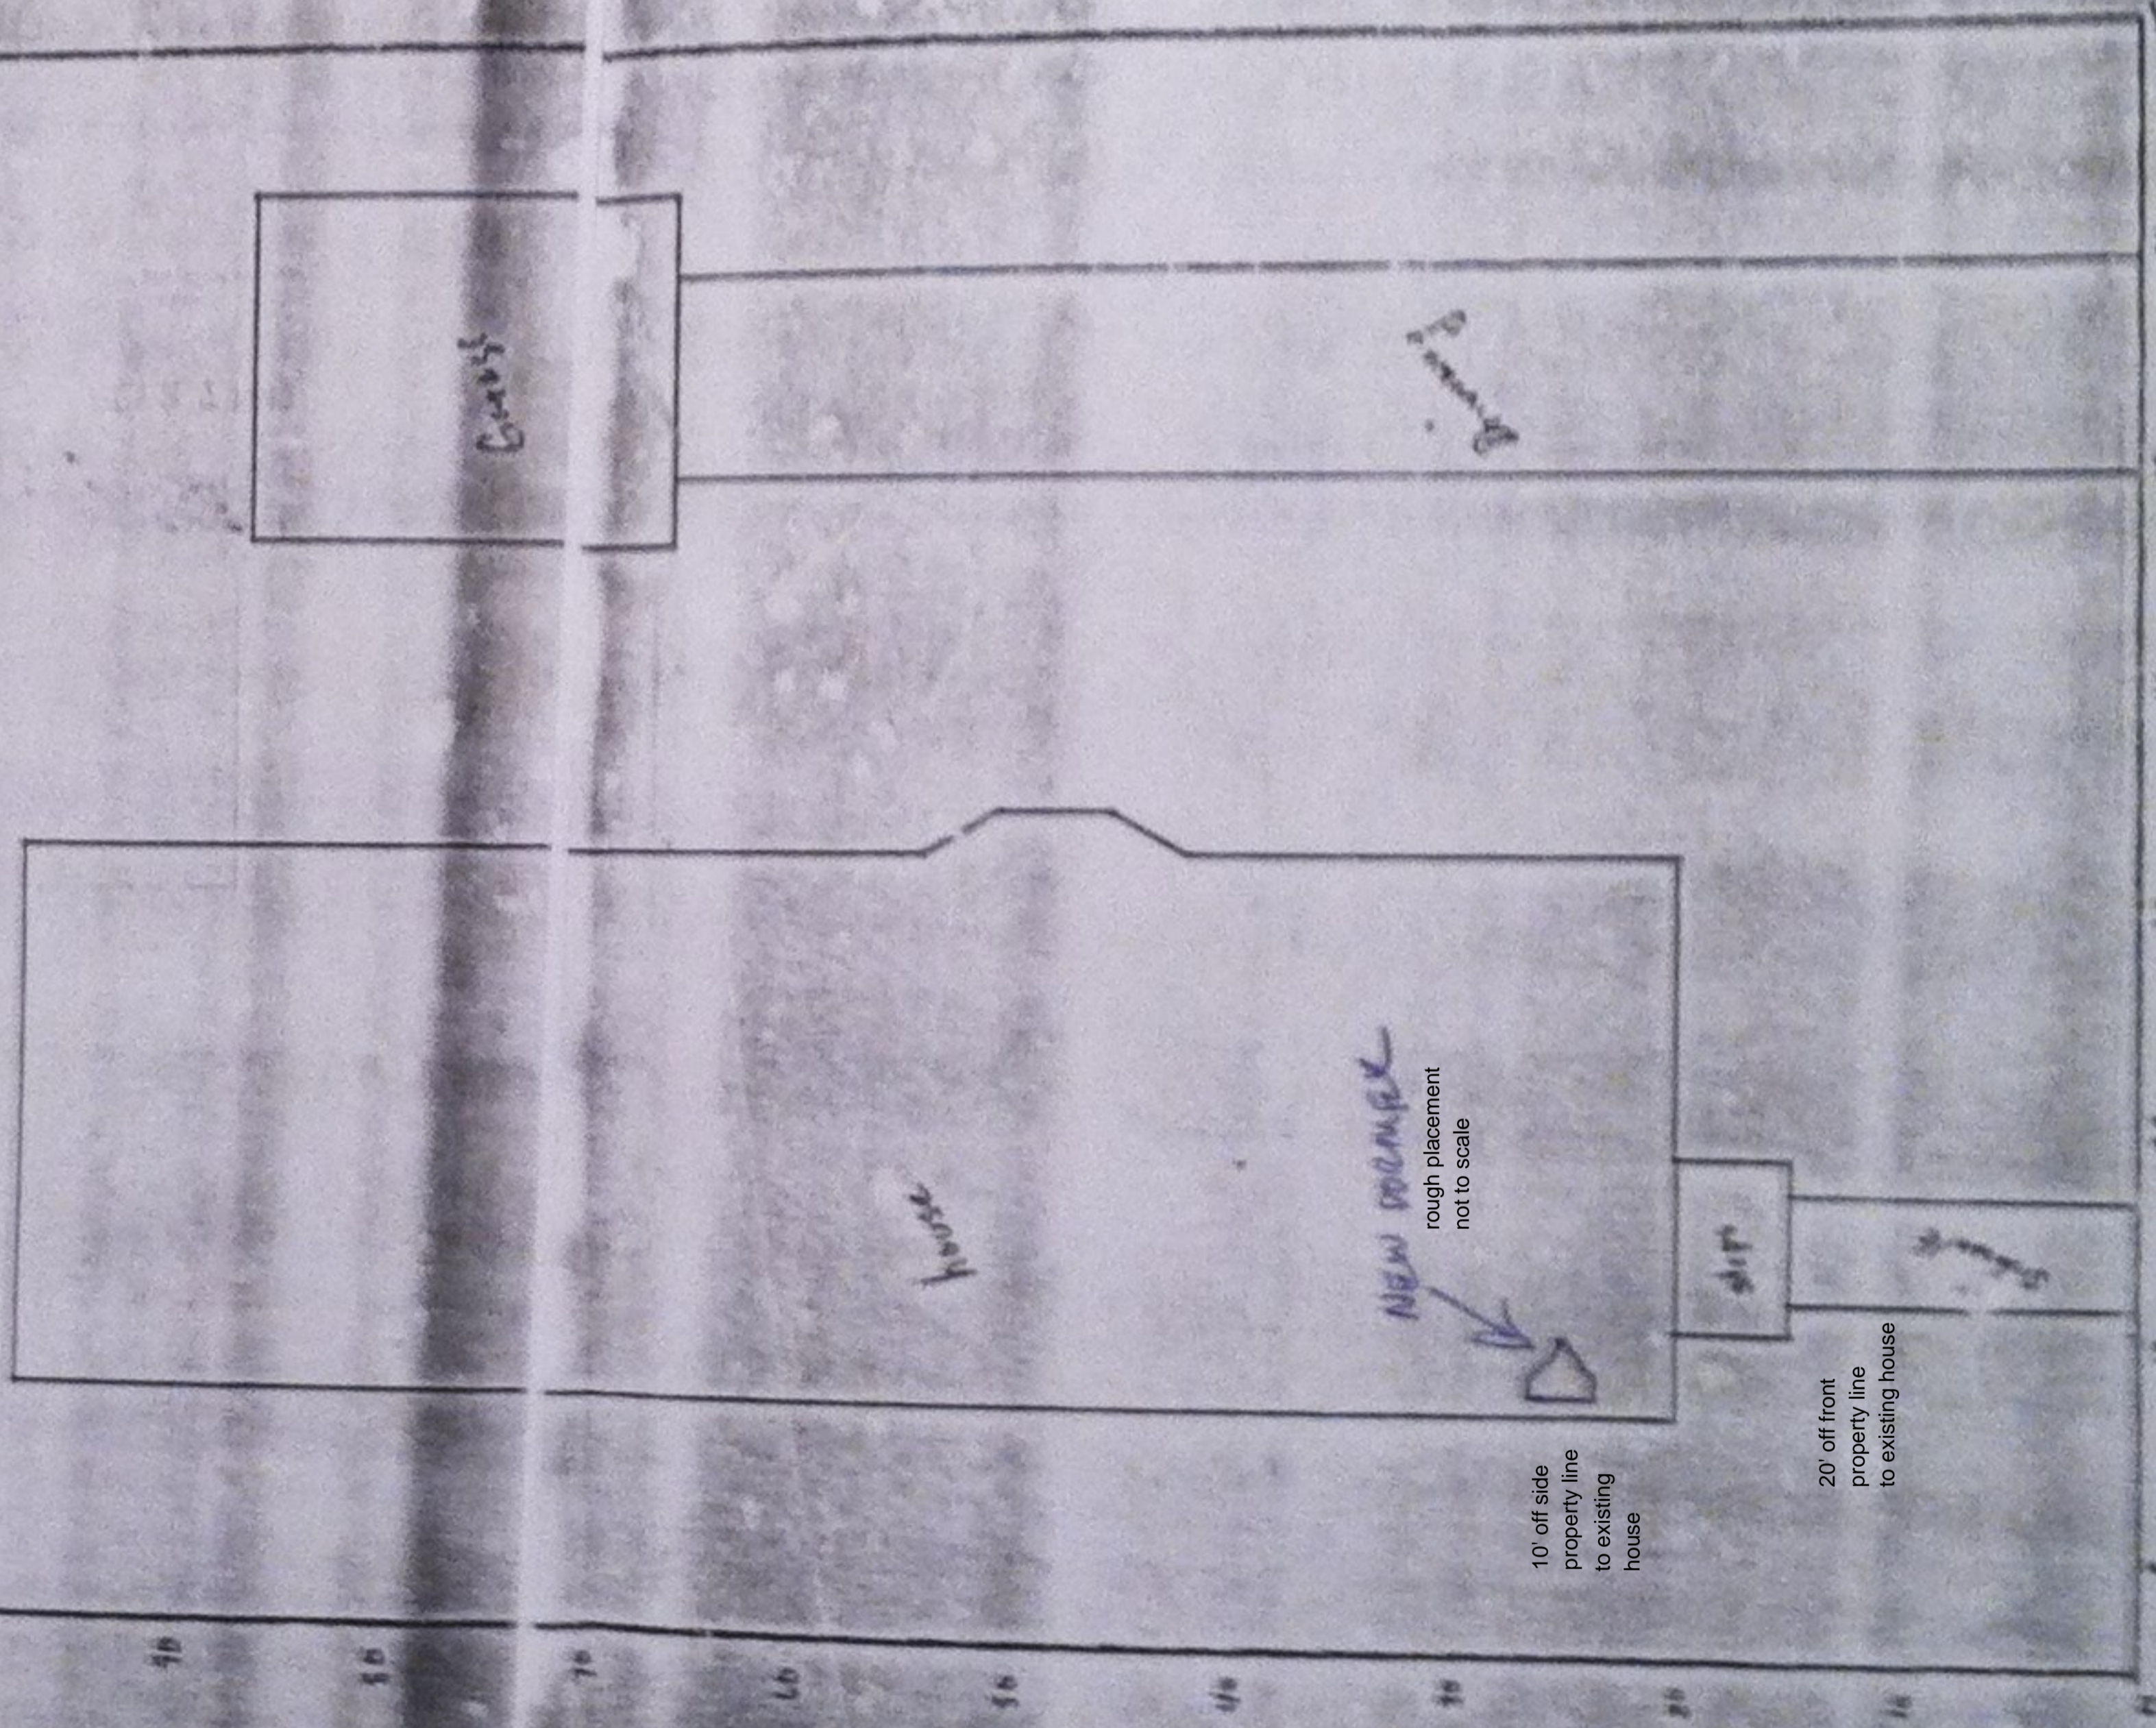

lot size
75' x 350'

house

Garage

NEW ROOM
rough placement
not to scale

10' off side
property line
to existing
house

20' off front
property line
to existing house

801 Washington Ave.
Mundana Residence
| Square = 1 ft

Plot Plan

100
105
110
115
120
125
130
135
140
145
150
155
160
165
170
175
180
185
190
195
200

0 10 20 30 40 50 60 70 80 90 100