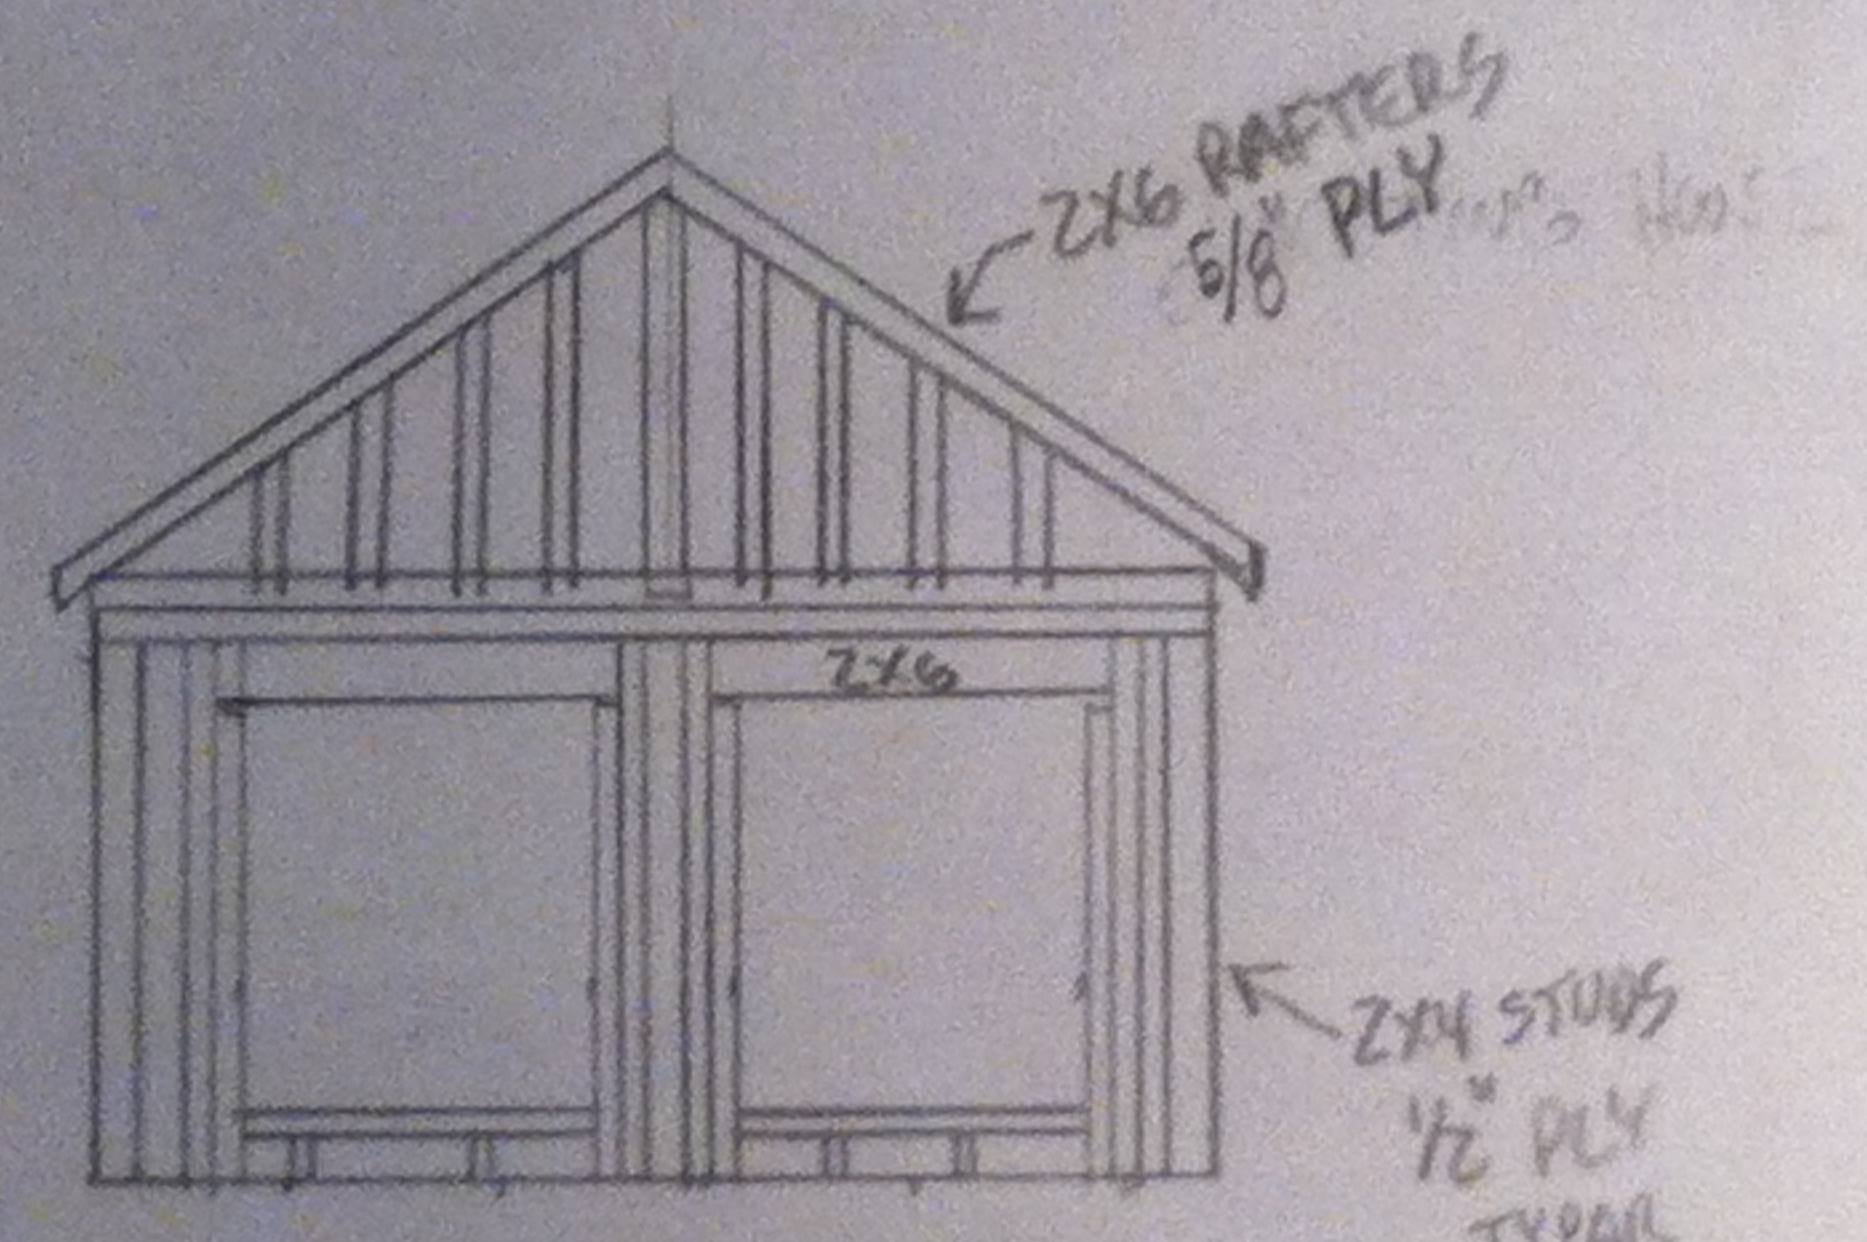

MANOJUCA DORMER 861 WASHINGTON AVE
PORTLAND ME

FRONT VIEW

SIDE VIEW ①

FRAMING DETAIL

EXISTING HOUSE

SIDE NOTE:
DORMER IS TO OPEN UP
EXISTING STAIR WELL,
MAKE USABLE

BUILDER: WAYNE HYMER INC.
653-6043

SCALE 1/4" = 1'