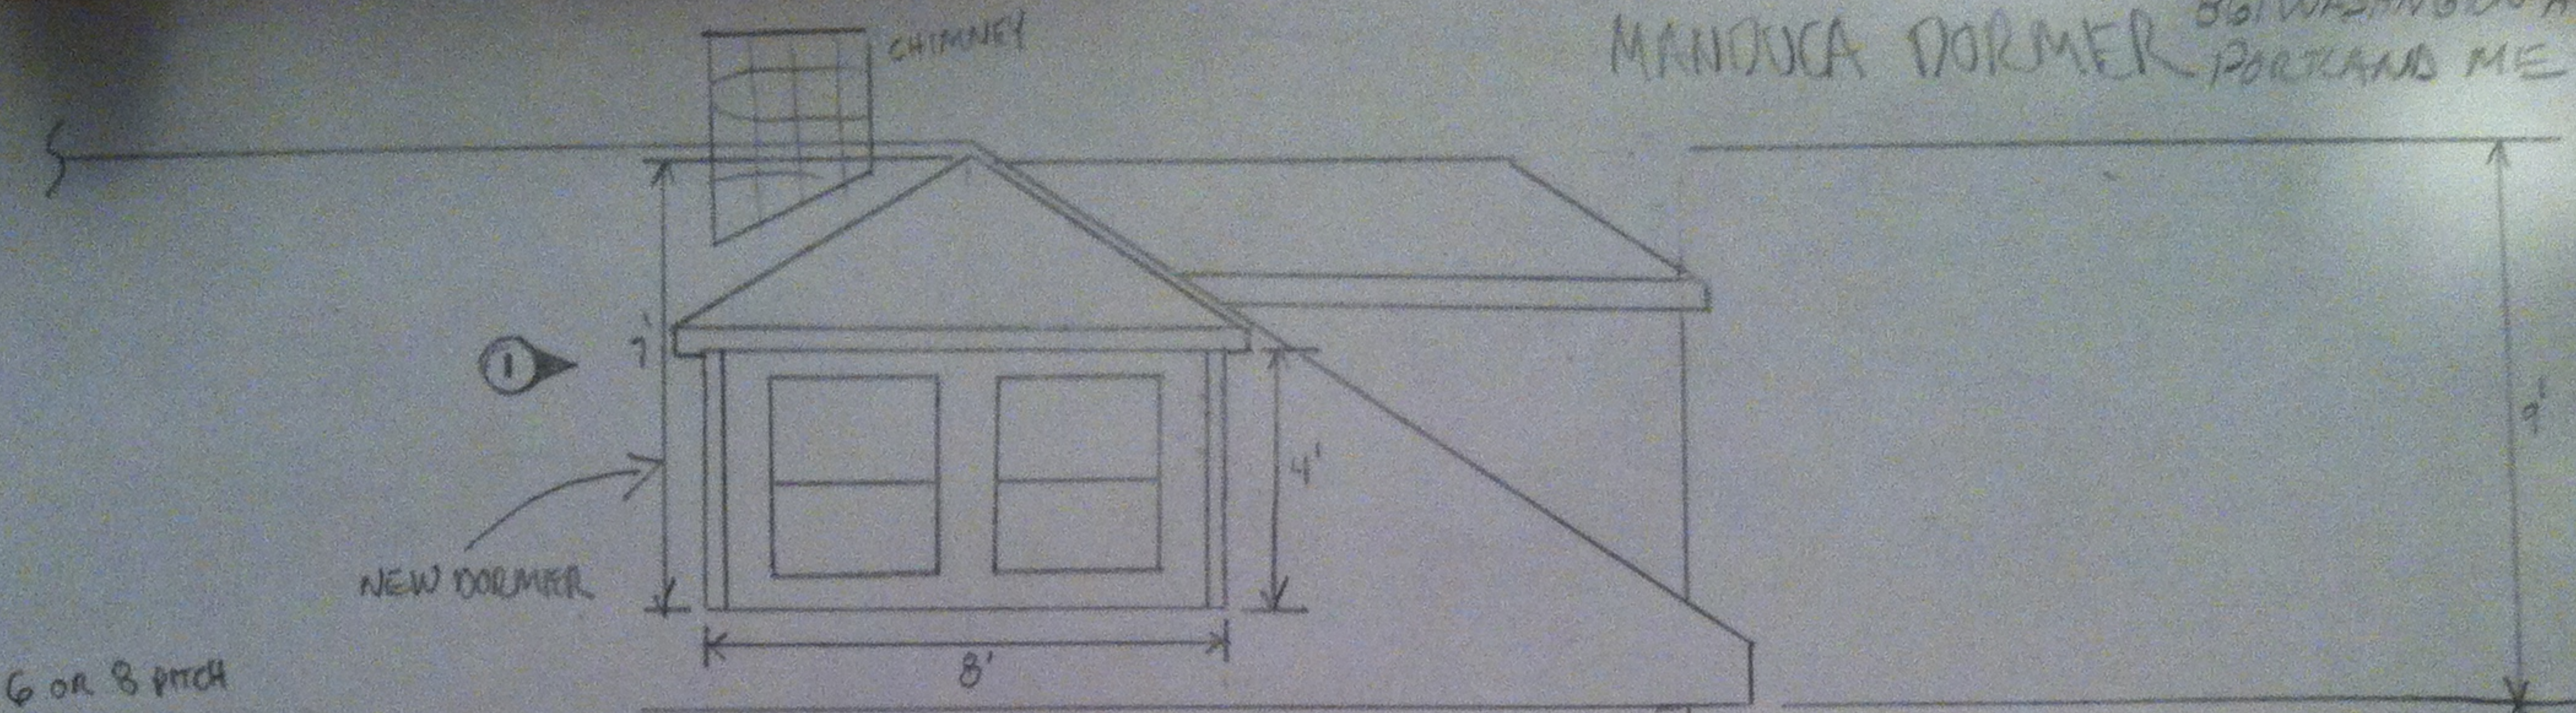

MANOJUCA DORMER 861 WASHINGTON AVE
PORTLAND ME

FRONT VIEW

SIDE VIEW ①

FRAMING DETAIL

EXISTING HOUSE

SIDE NOTE:
DORMER IS TO OPEN UP
EXISTING STAIR WELL,
MAKE USABLE

BUILDER: WAYNE HYMER INC.
653-6043

SCALE 1/4" = 1'