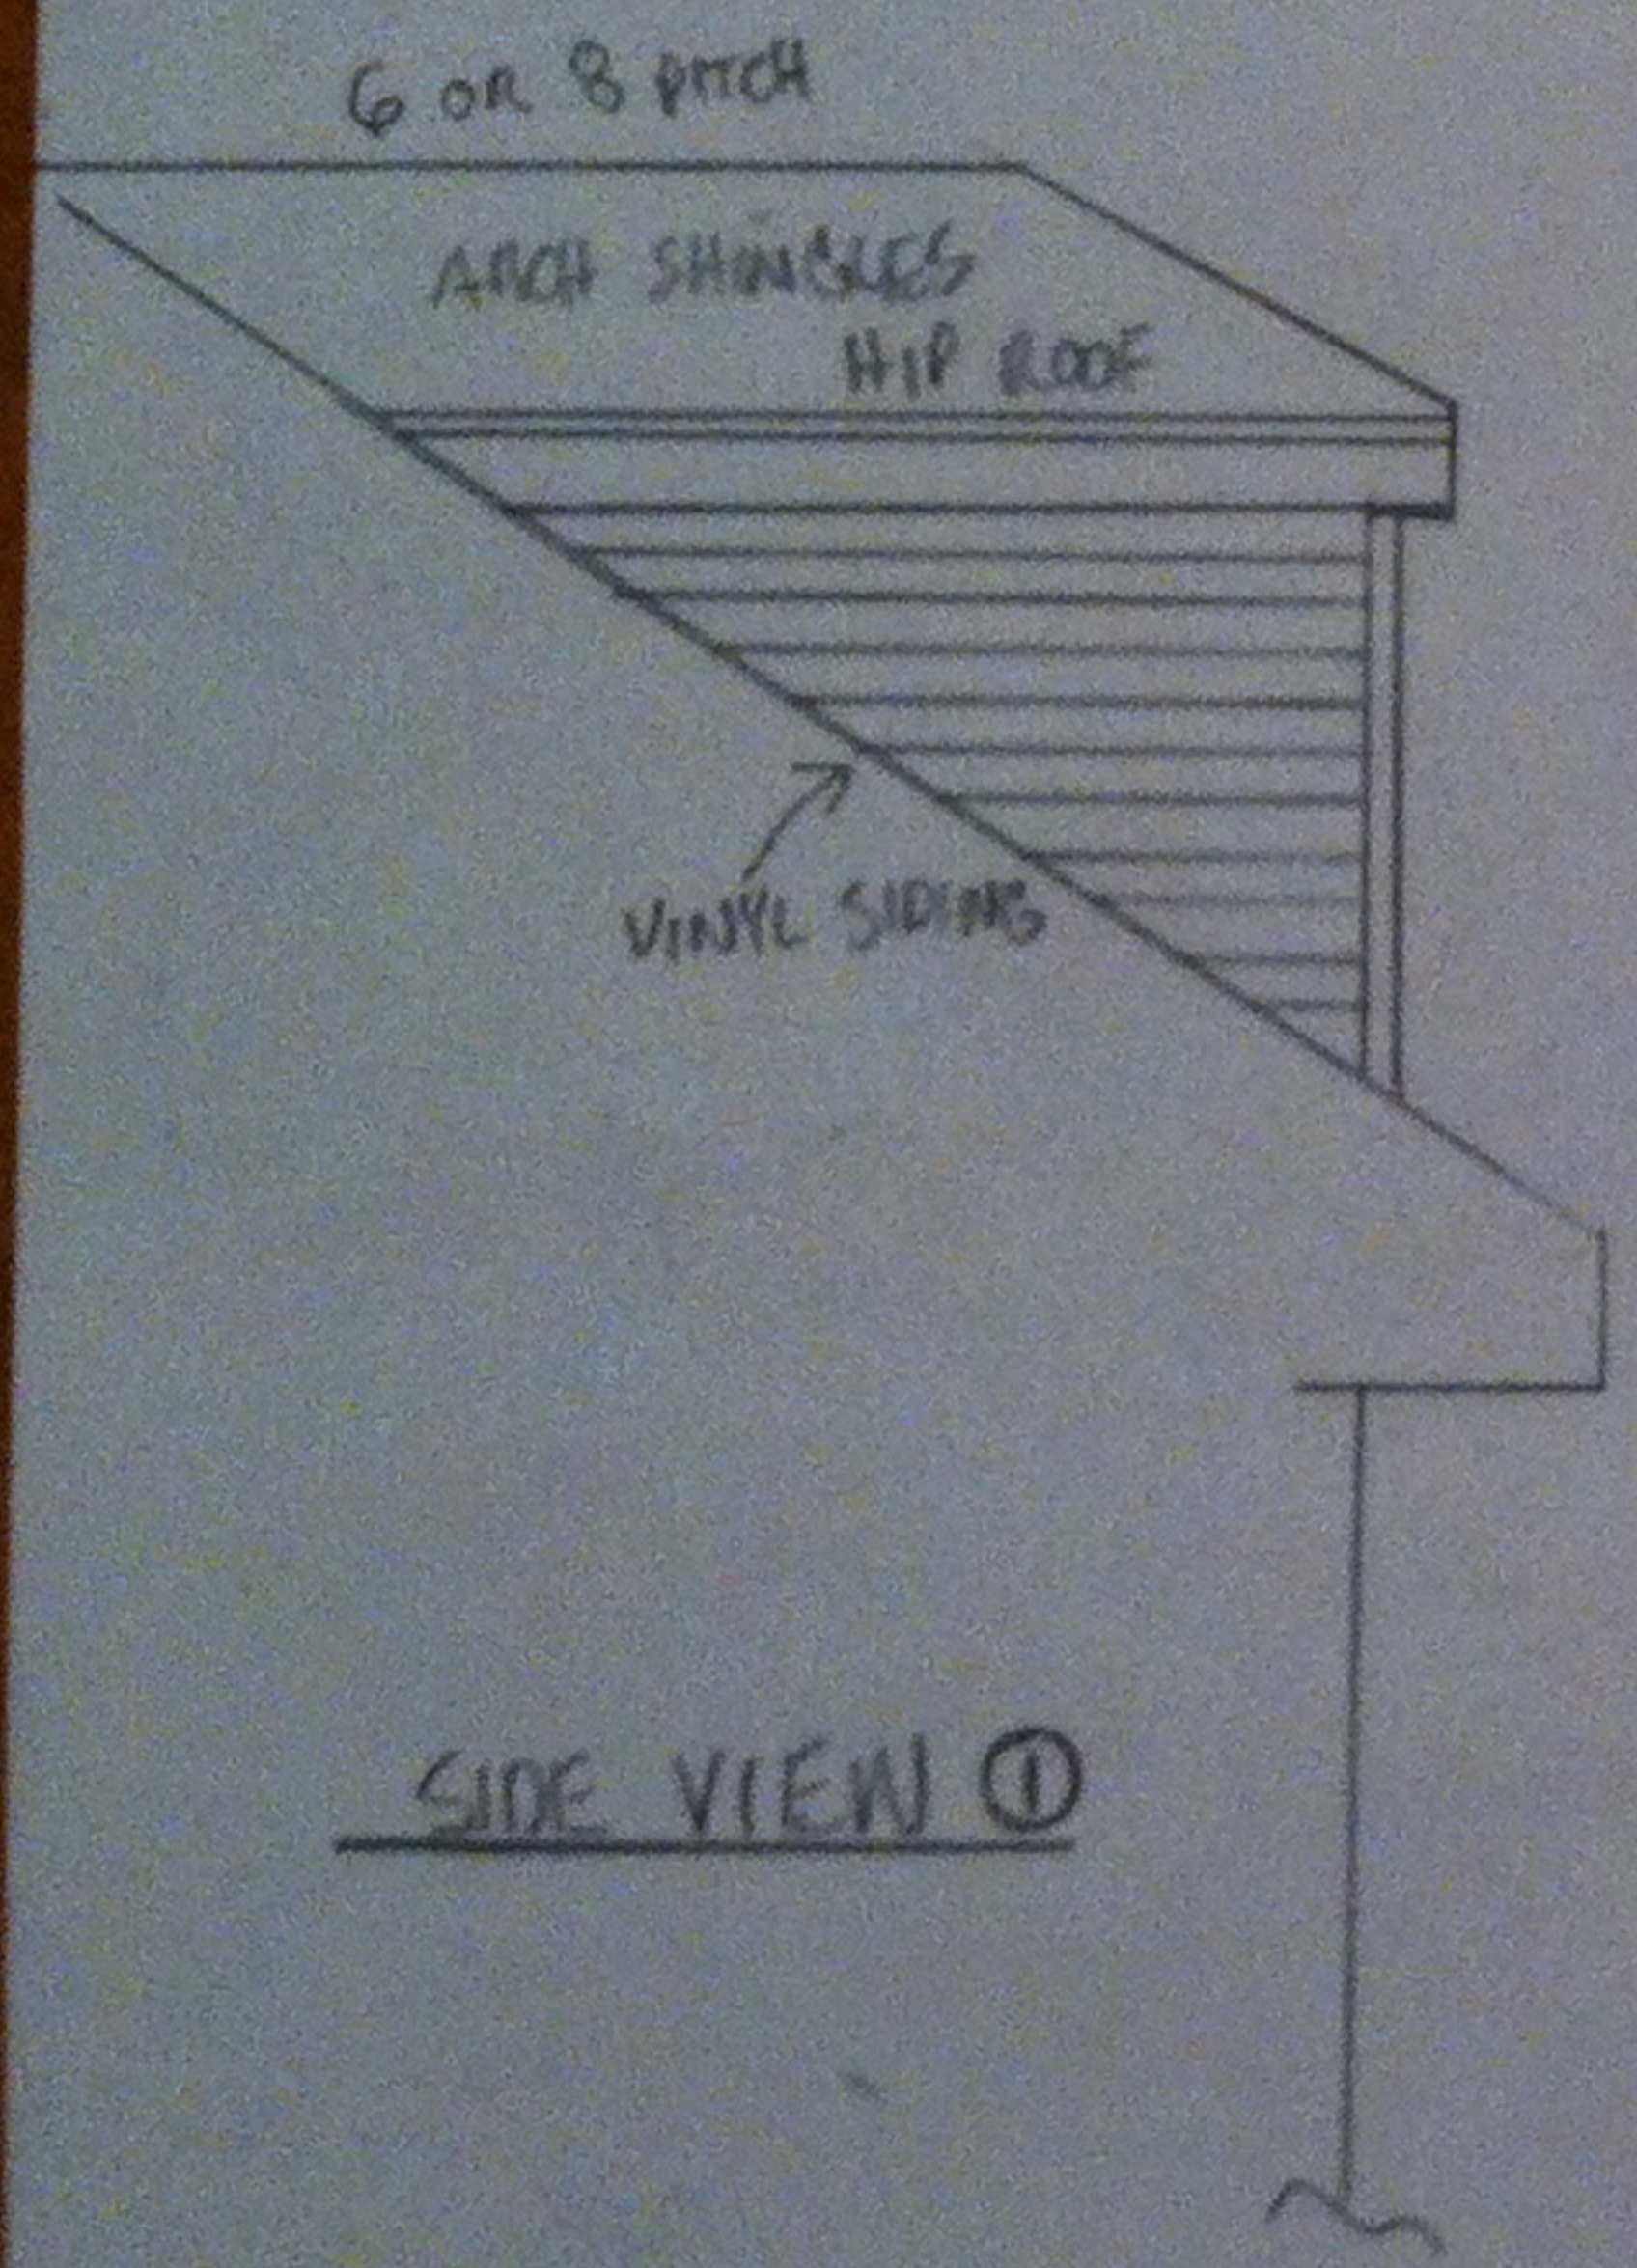

MANOJUCA DORMER 861 WASHINGTON AVE
PORTLAND ME

FRONT VIEW

SIDE VIEW ①

FRAMING DETAIL

EXISTING HOUSE

SIDE NOTE:
DORMER IS TO OPEN UP
EXISTING STAIR WELL,
MAKE USABLE

BUILDER: WAYNE HYMER INC.
653-6043

SCALE 1/4" = 1'