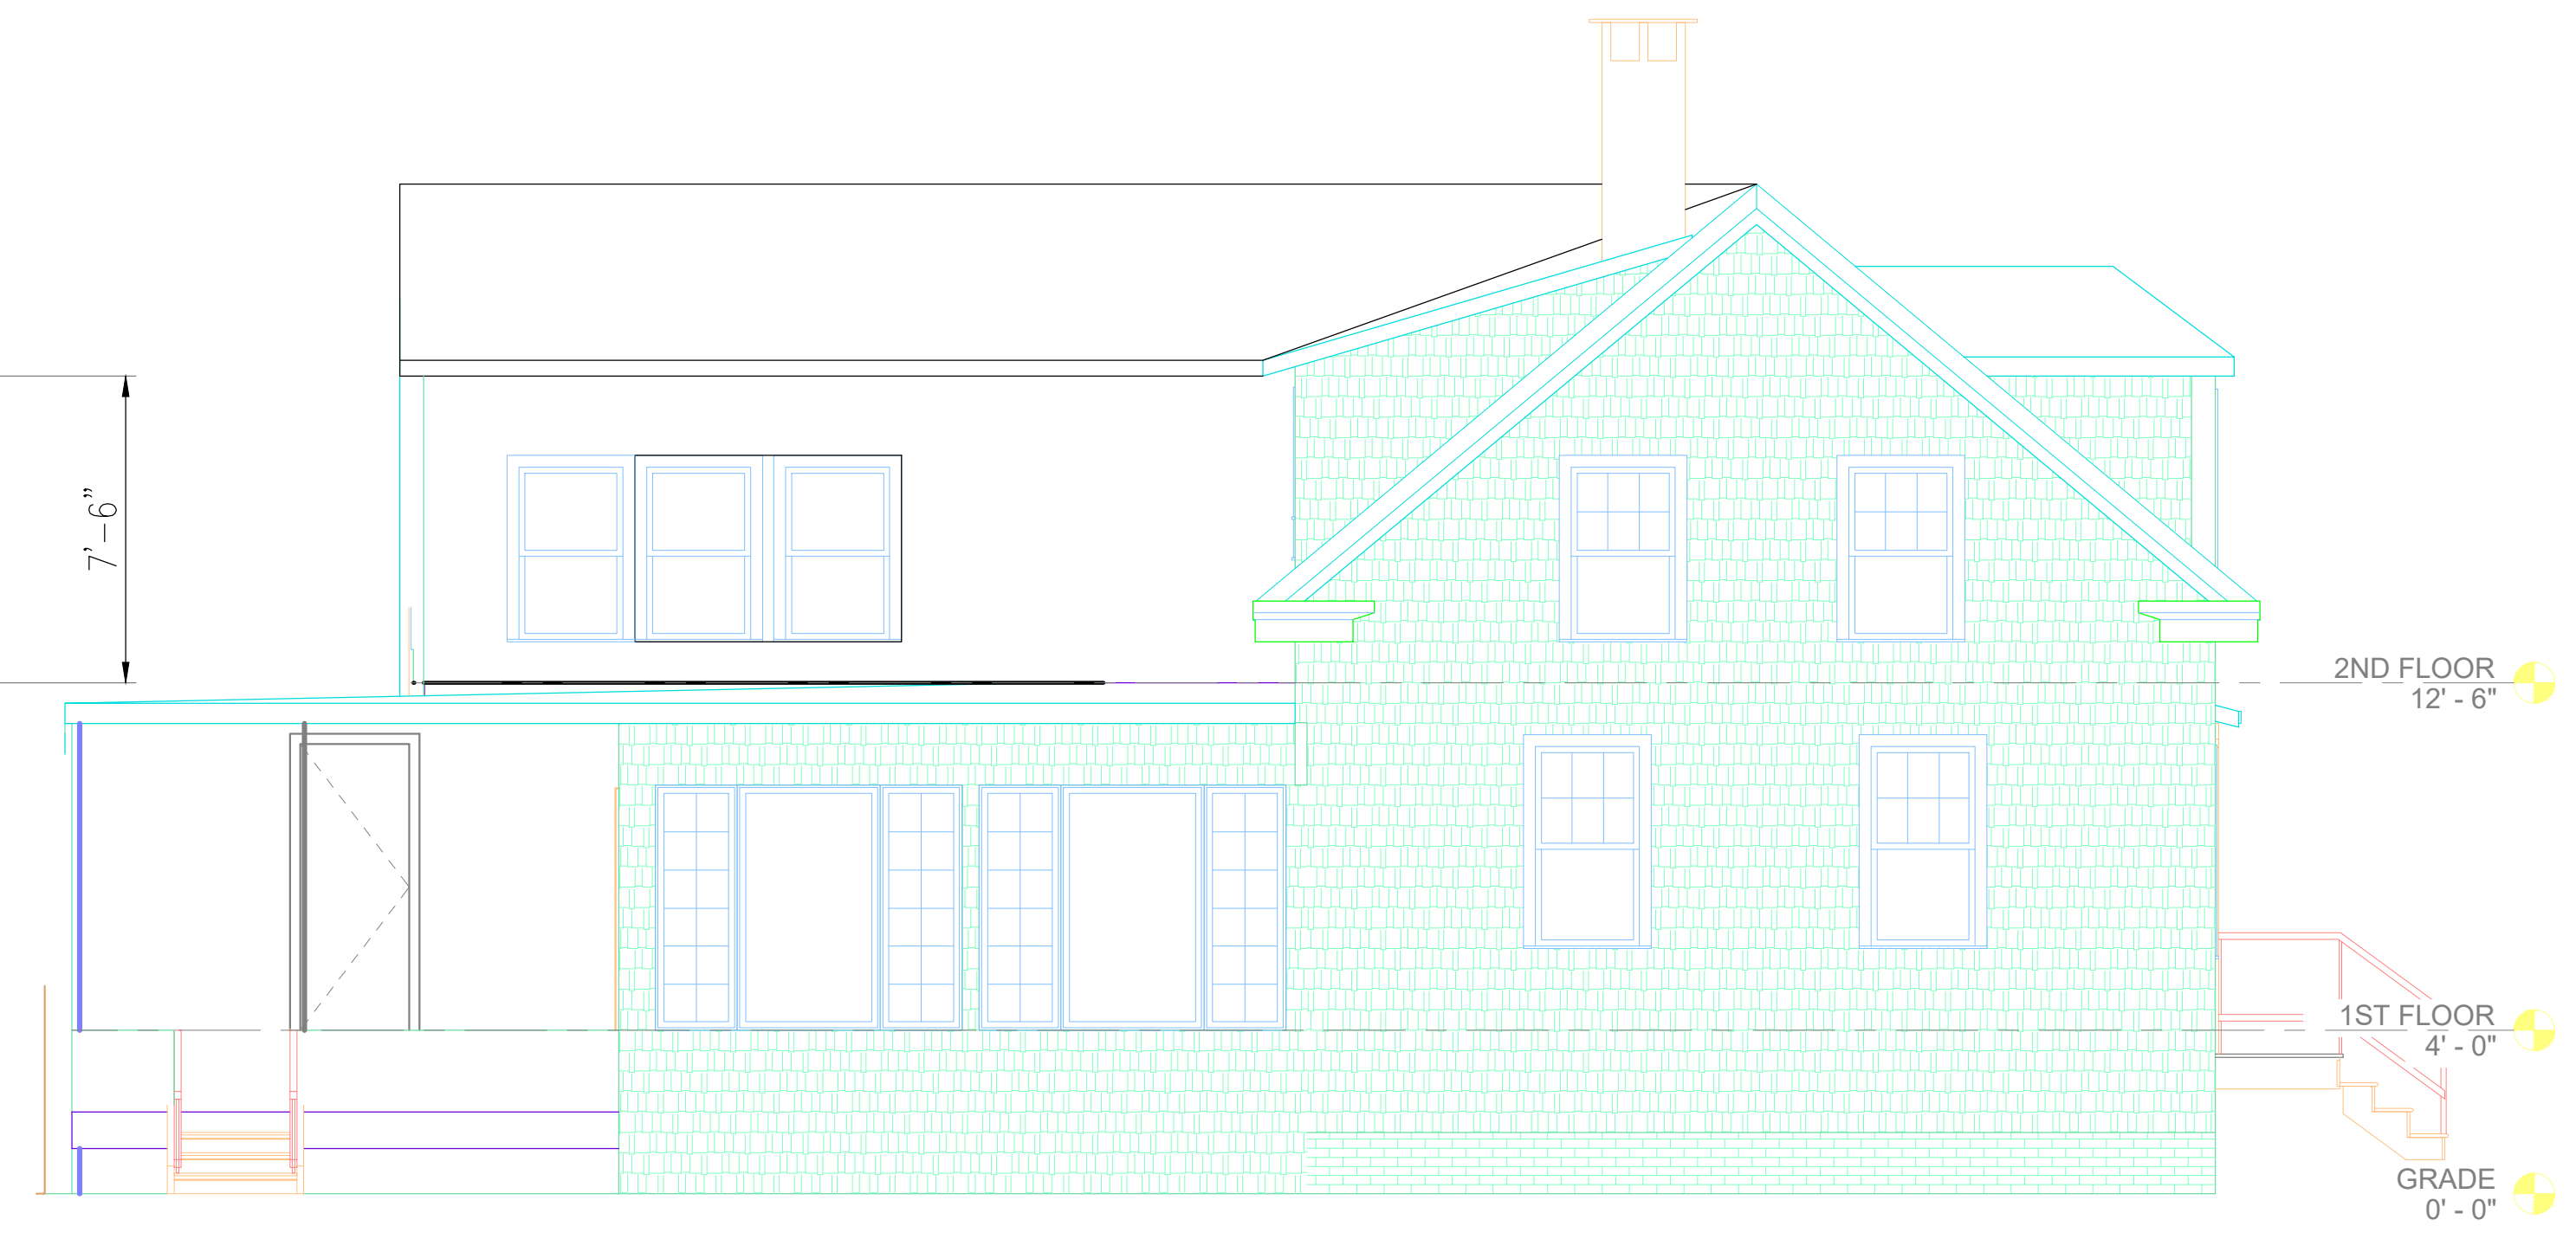

NORTH ELEVATION

EAST SIDE EXTERIOR ELEVATION

SOUTH REAR EXTERIOR ELEVATION

Project:		DROWN RESIDENCE		667 Ocean Ave Portland, ME 04102	
M Designs Portland, Maine		207-233-5517 CELL		MDESIGNS@MAINE.RR.COM	
JAN 5, 2018	SCALE 1"=1/4"	REVISE REMOVE PHASES 12918			
EXTERIOR ELEVATIONS			A-3		