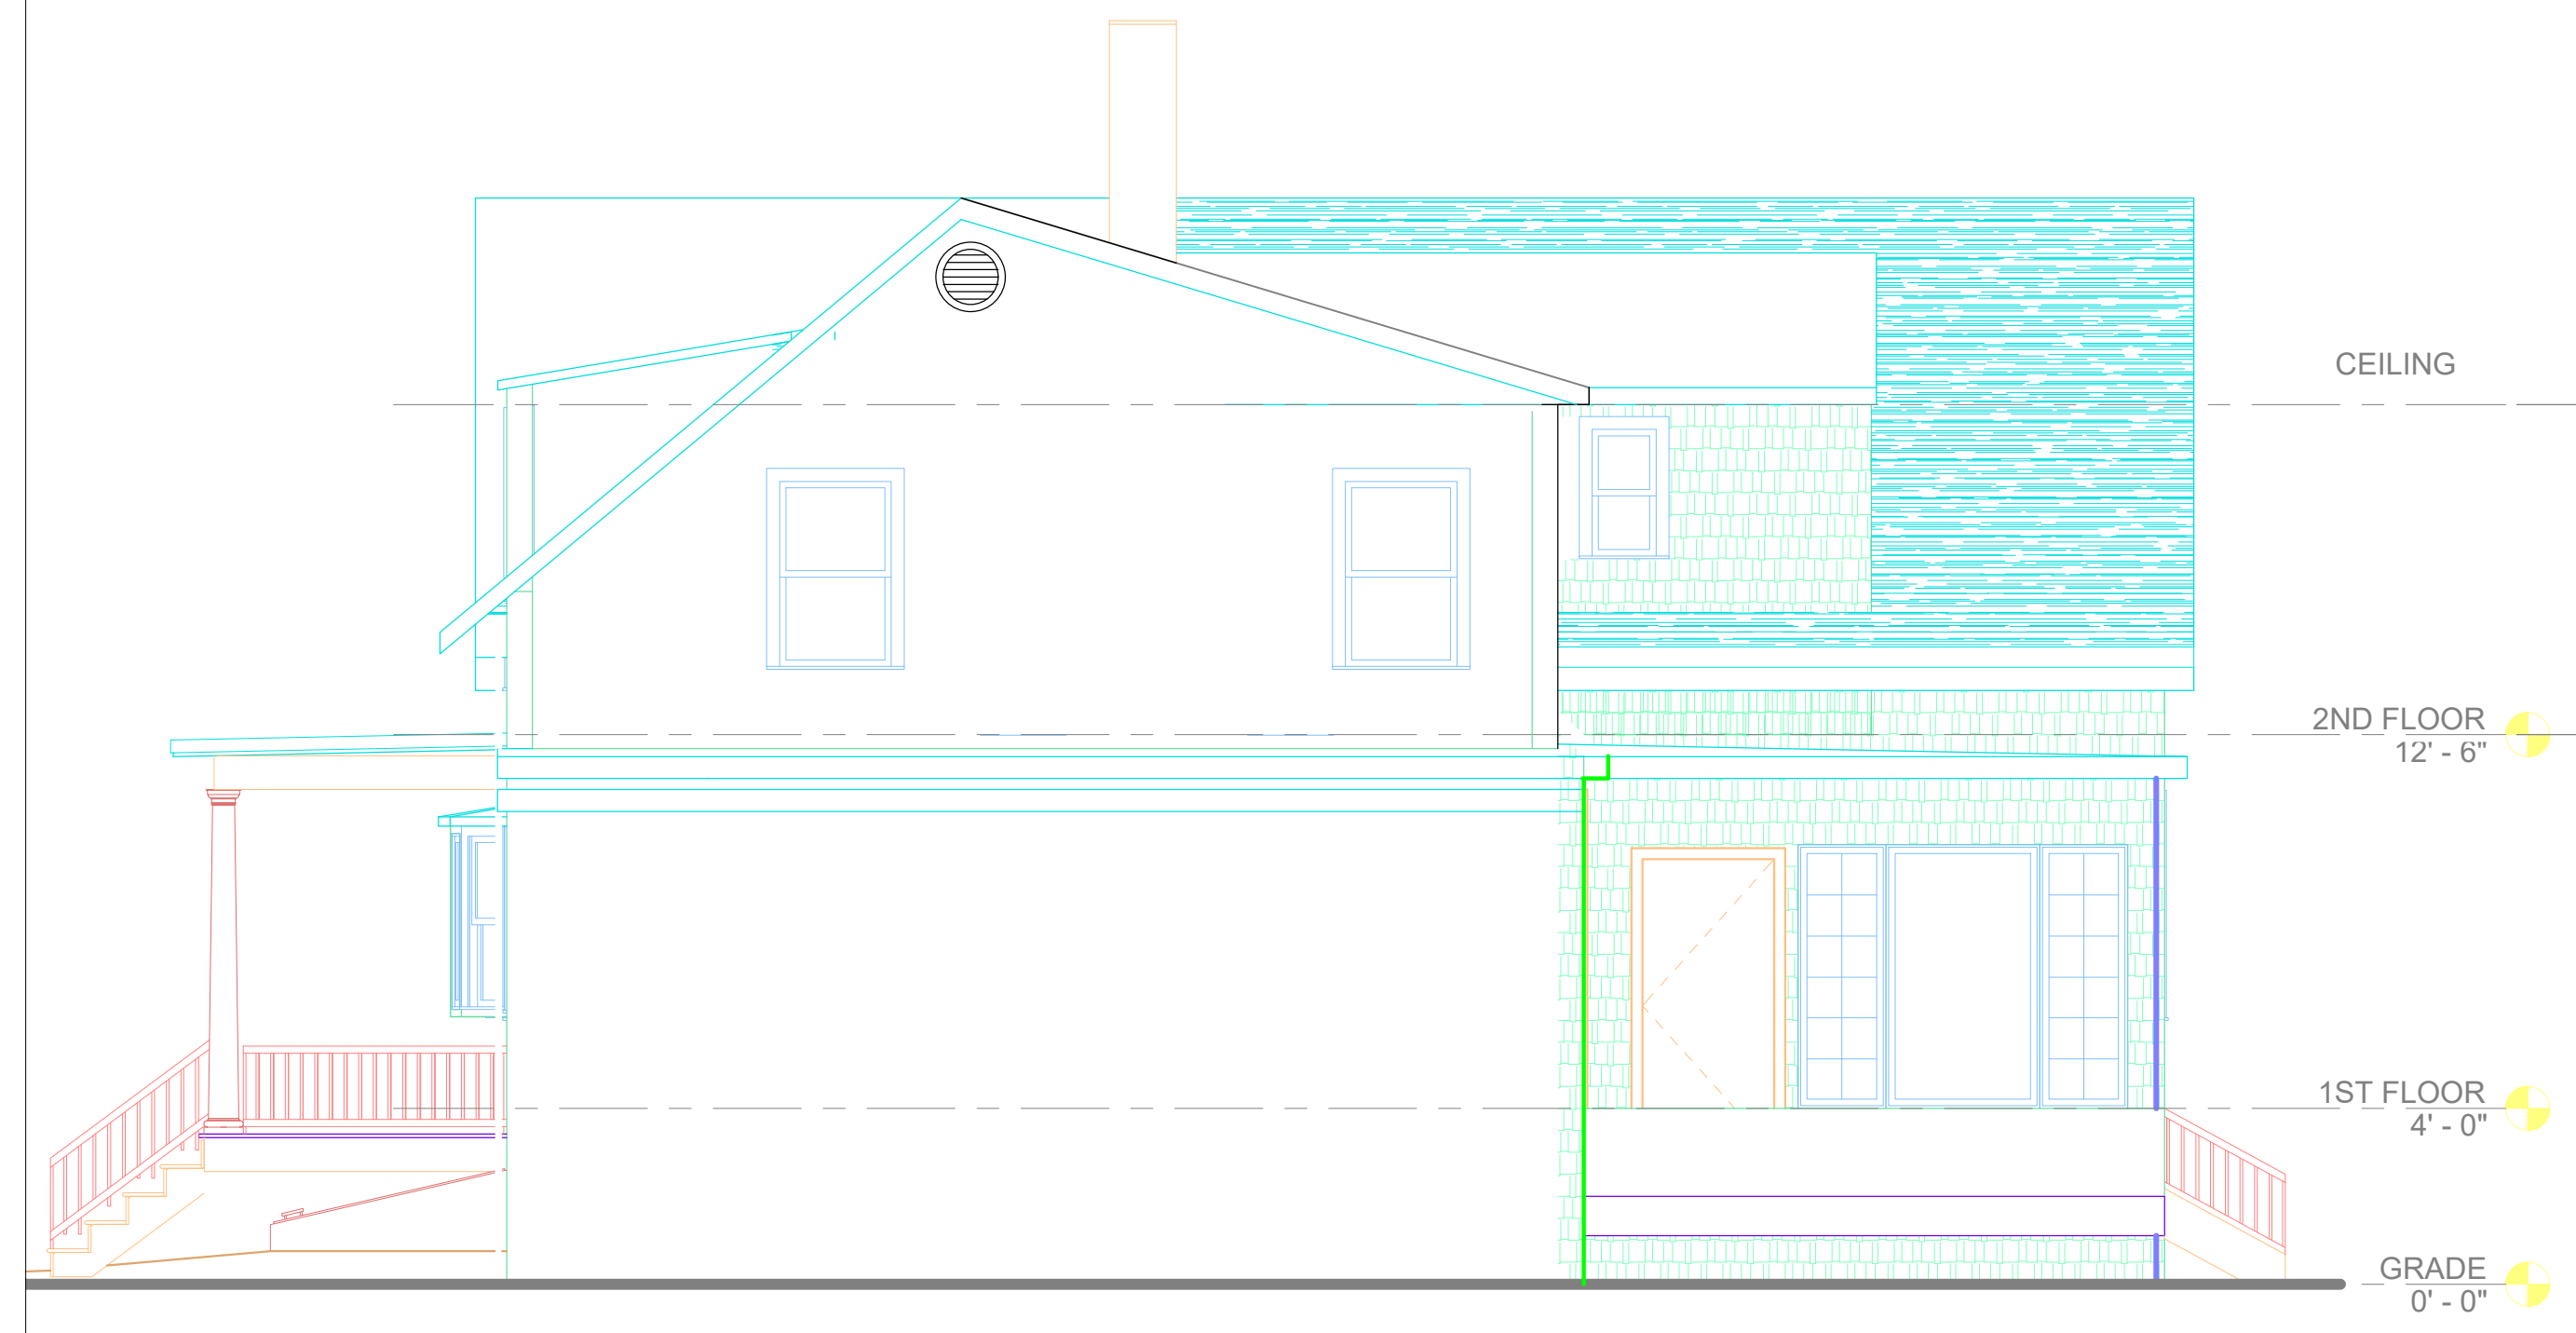

NORTH ELEVATION

EAST SIDE EXTERIOR ELEVATION

SOUTH REAR EXTERIOR ELEVATION

Project:		DROWN RESIDENCE		667 Ocean Ave Portland, ME 04102	
M Designs Portland, Maine		207-233-5517 CELL		MDESIGNS@MAINE.RR.COM	
JAN 5, 2018	SCALE 1"=1/4"	REVISE REMOVE PHASES 12918			
EXTERIOR ELEVATIONS			A-3		