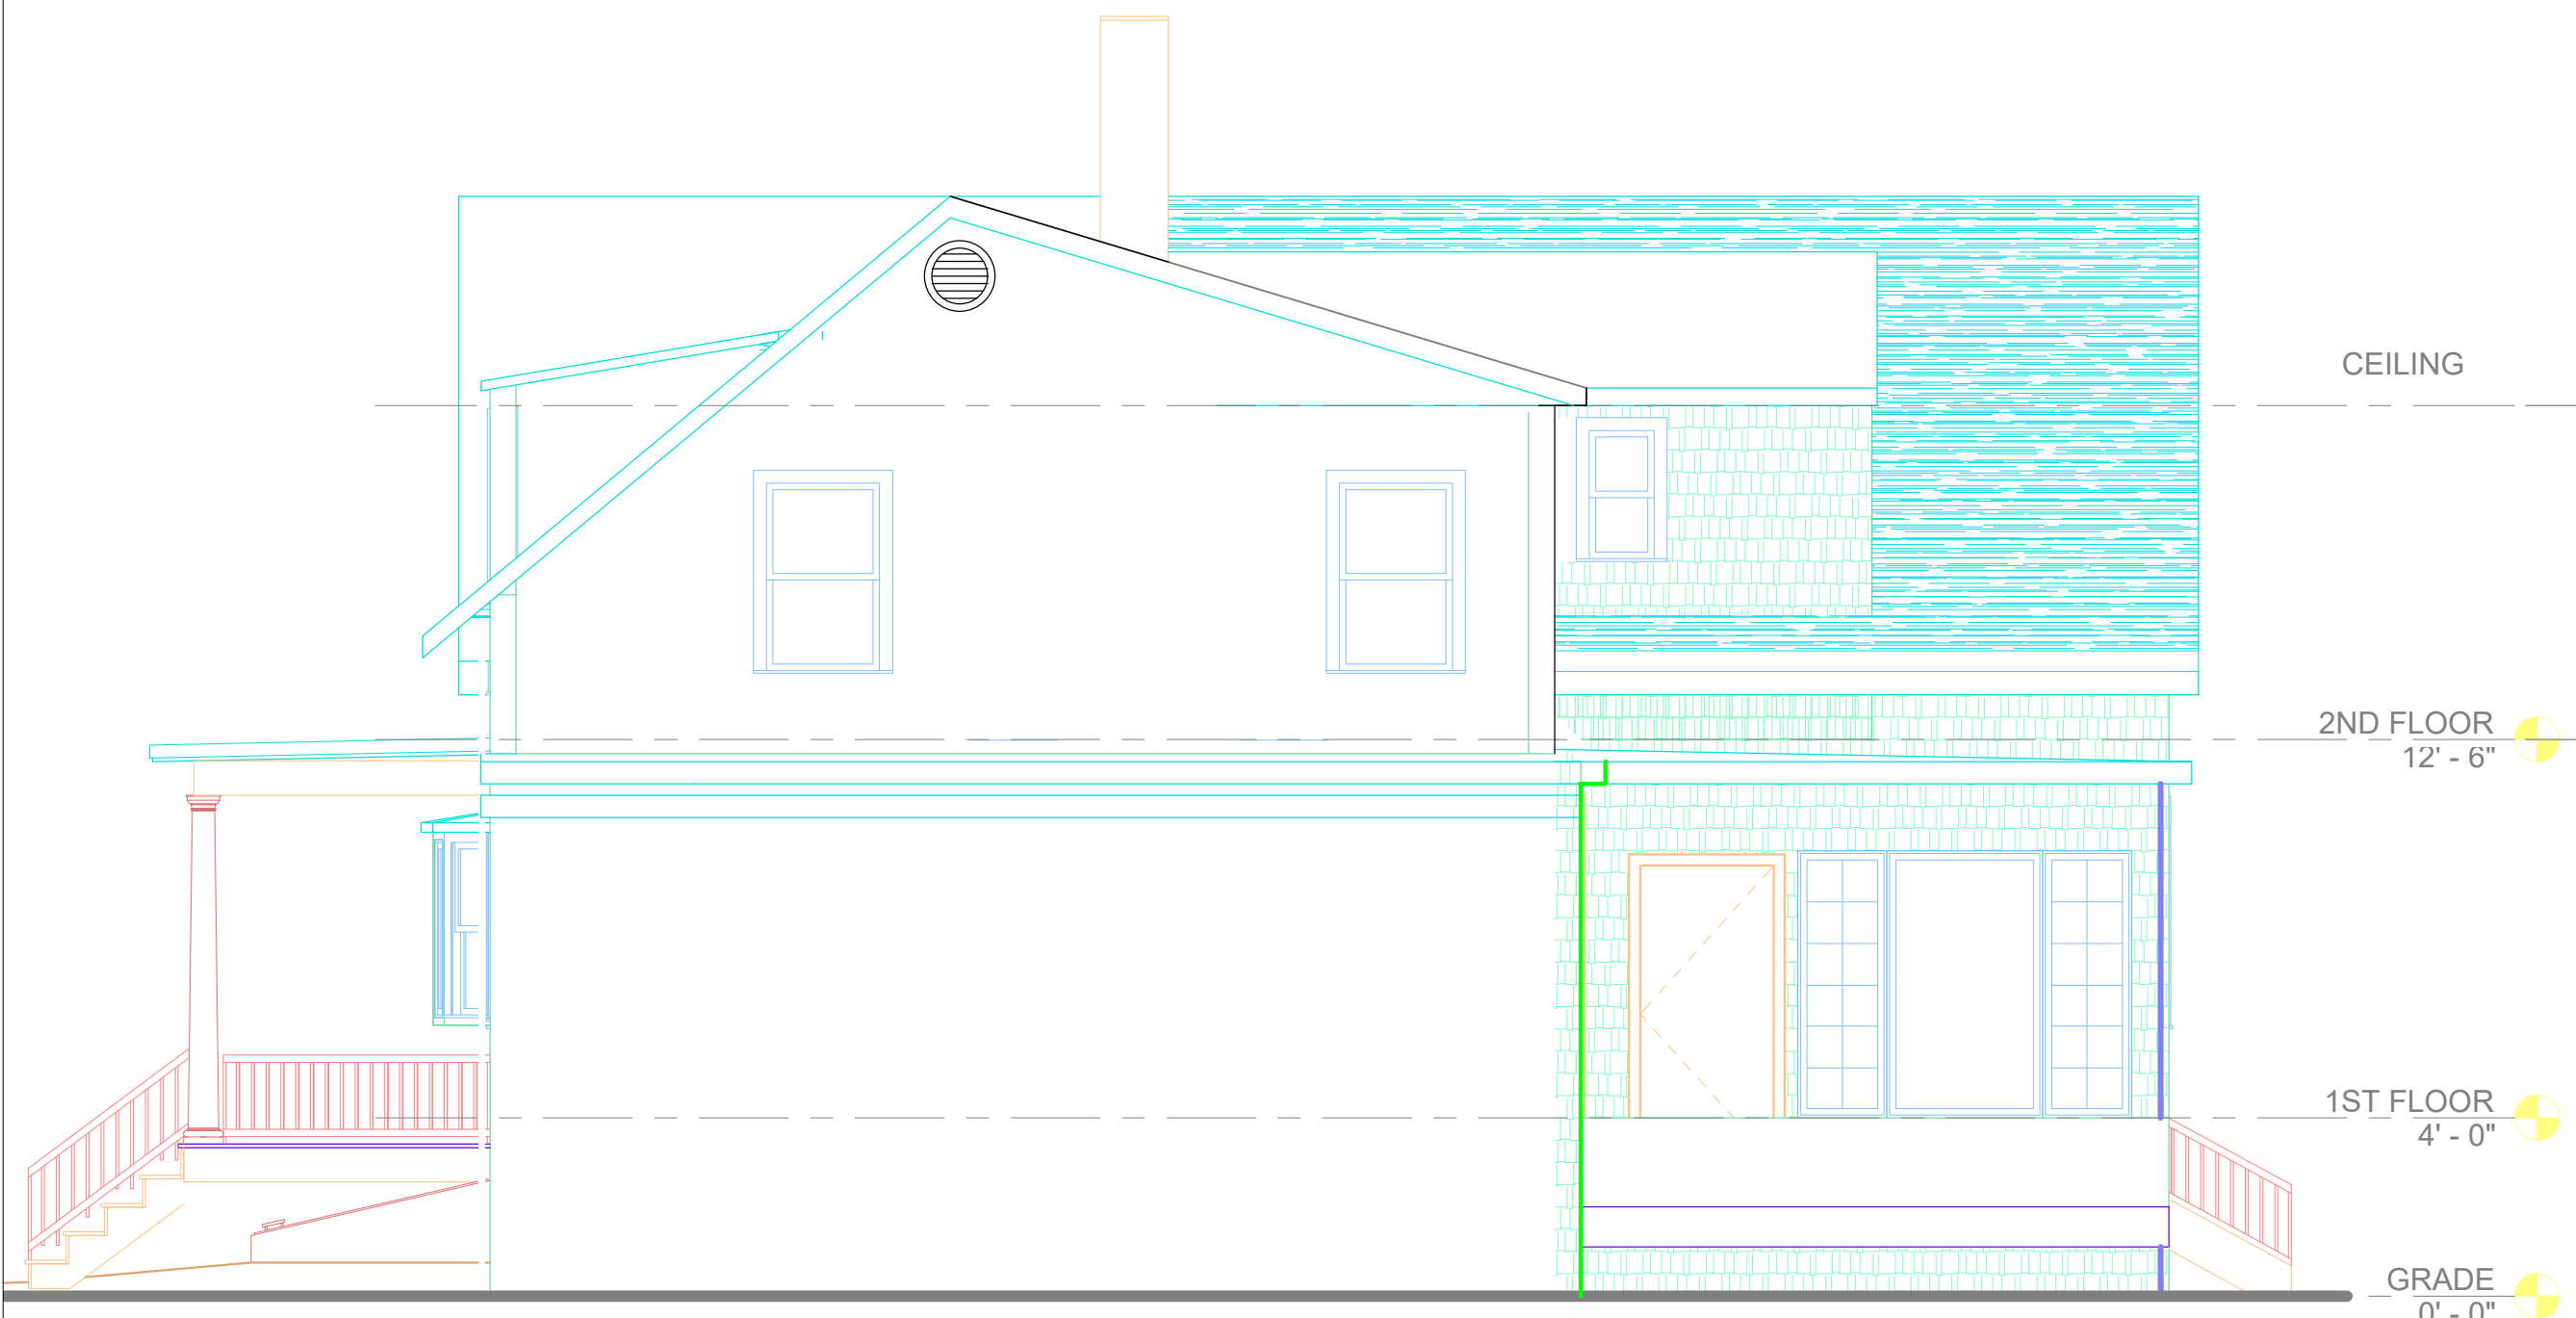

NORTH ELEVATION

EAST SIDE EXTERIOR ELEVATION

SOUTH REAR EXTERIOR ELEVATION

DROWN RESIDENCE <small>667 Ocean Ave Portland, ME 04102</small>	
M Designs Portland, Maine <small>207-233-5517 CELL MDESIGNS@MAINE.RR.COM</small>	<small>Project:</small>
<small>JAN 5, 2018</small>	<small>SCALE 1"=1/4"</small>
<small>REVISE</small>	<small>REVISIONS</small>
EXTERIOR ELEVATIONS	
A-3	