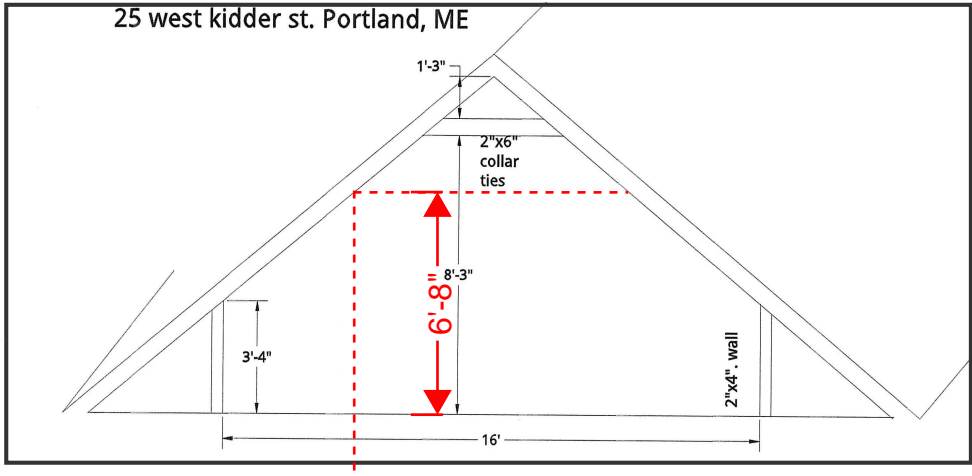

25 west kidder st. Portland, ME

west kidder st.

ATTIC
25 west kidder st.
Portland, ME

Existing window
24"x36"

2 Existing windows
30"x56"

45'-10"

ATTIC
25 west kidder st. Portland, ME