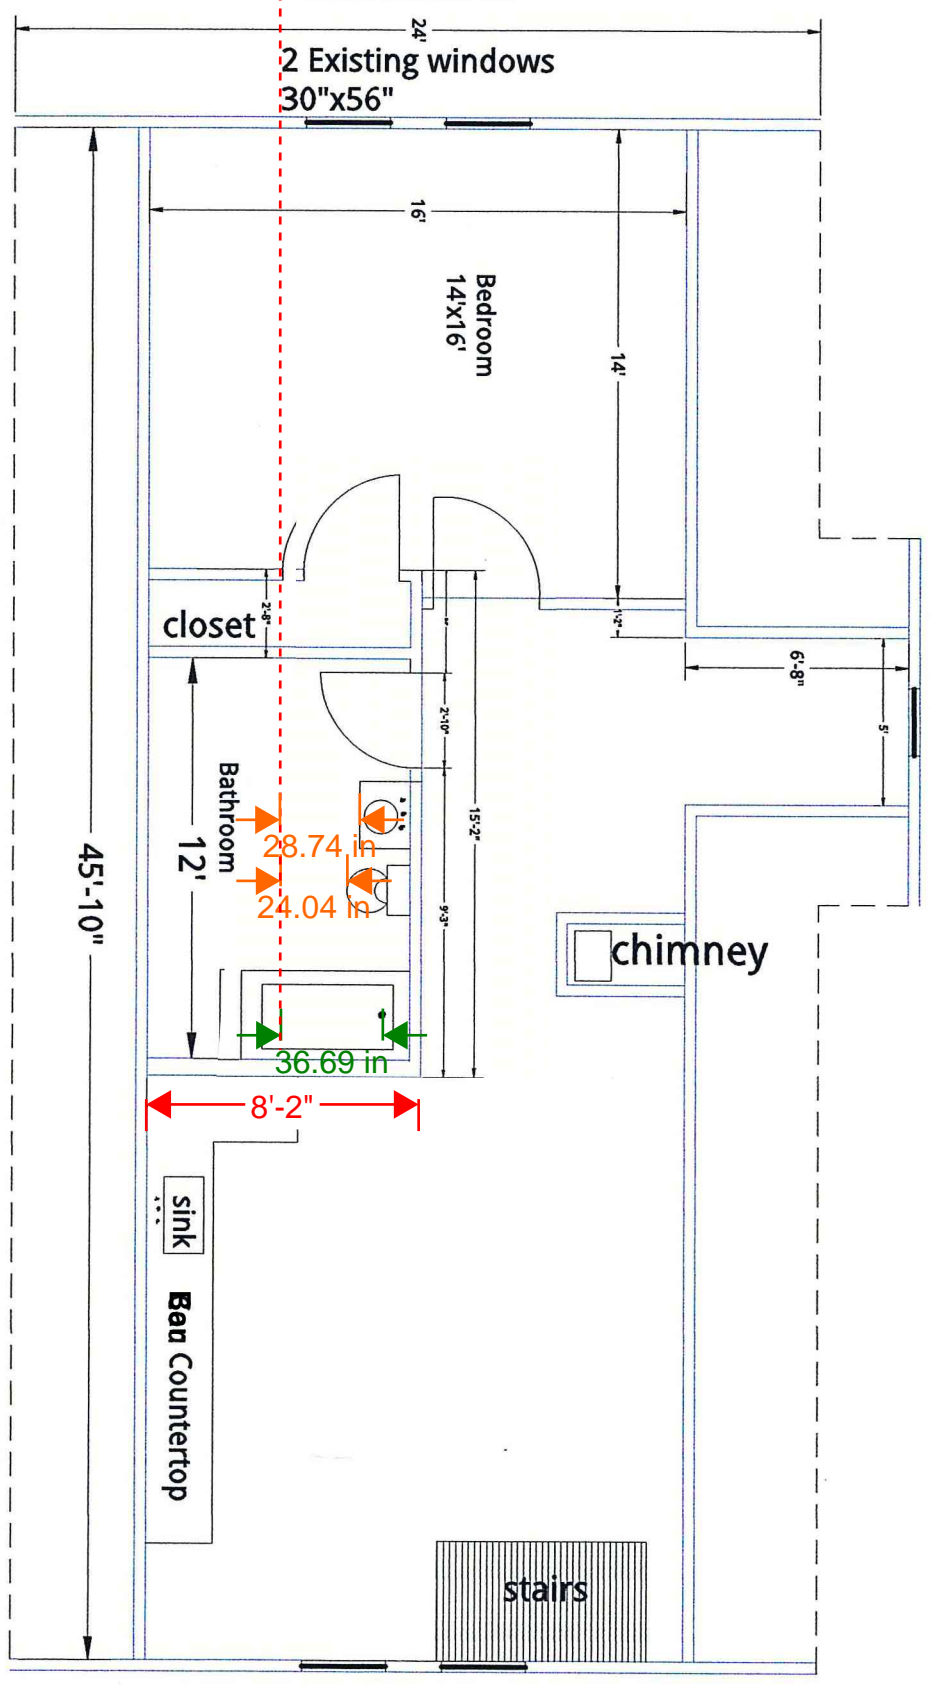

25 west kidder st. Portland, ME

west kidder st.

ATTIC
25 west kidder st.
Portland, ME

Existing window
24"x36"

2 Existing windows
30"x56"

45'-10"

ATTIC
25 west kidder st. Portland, ME