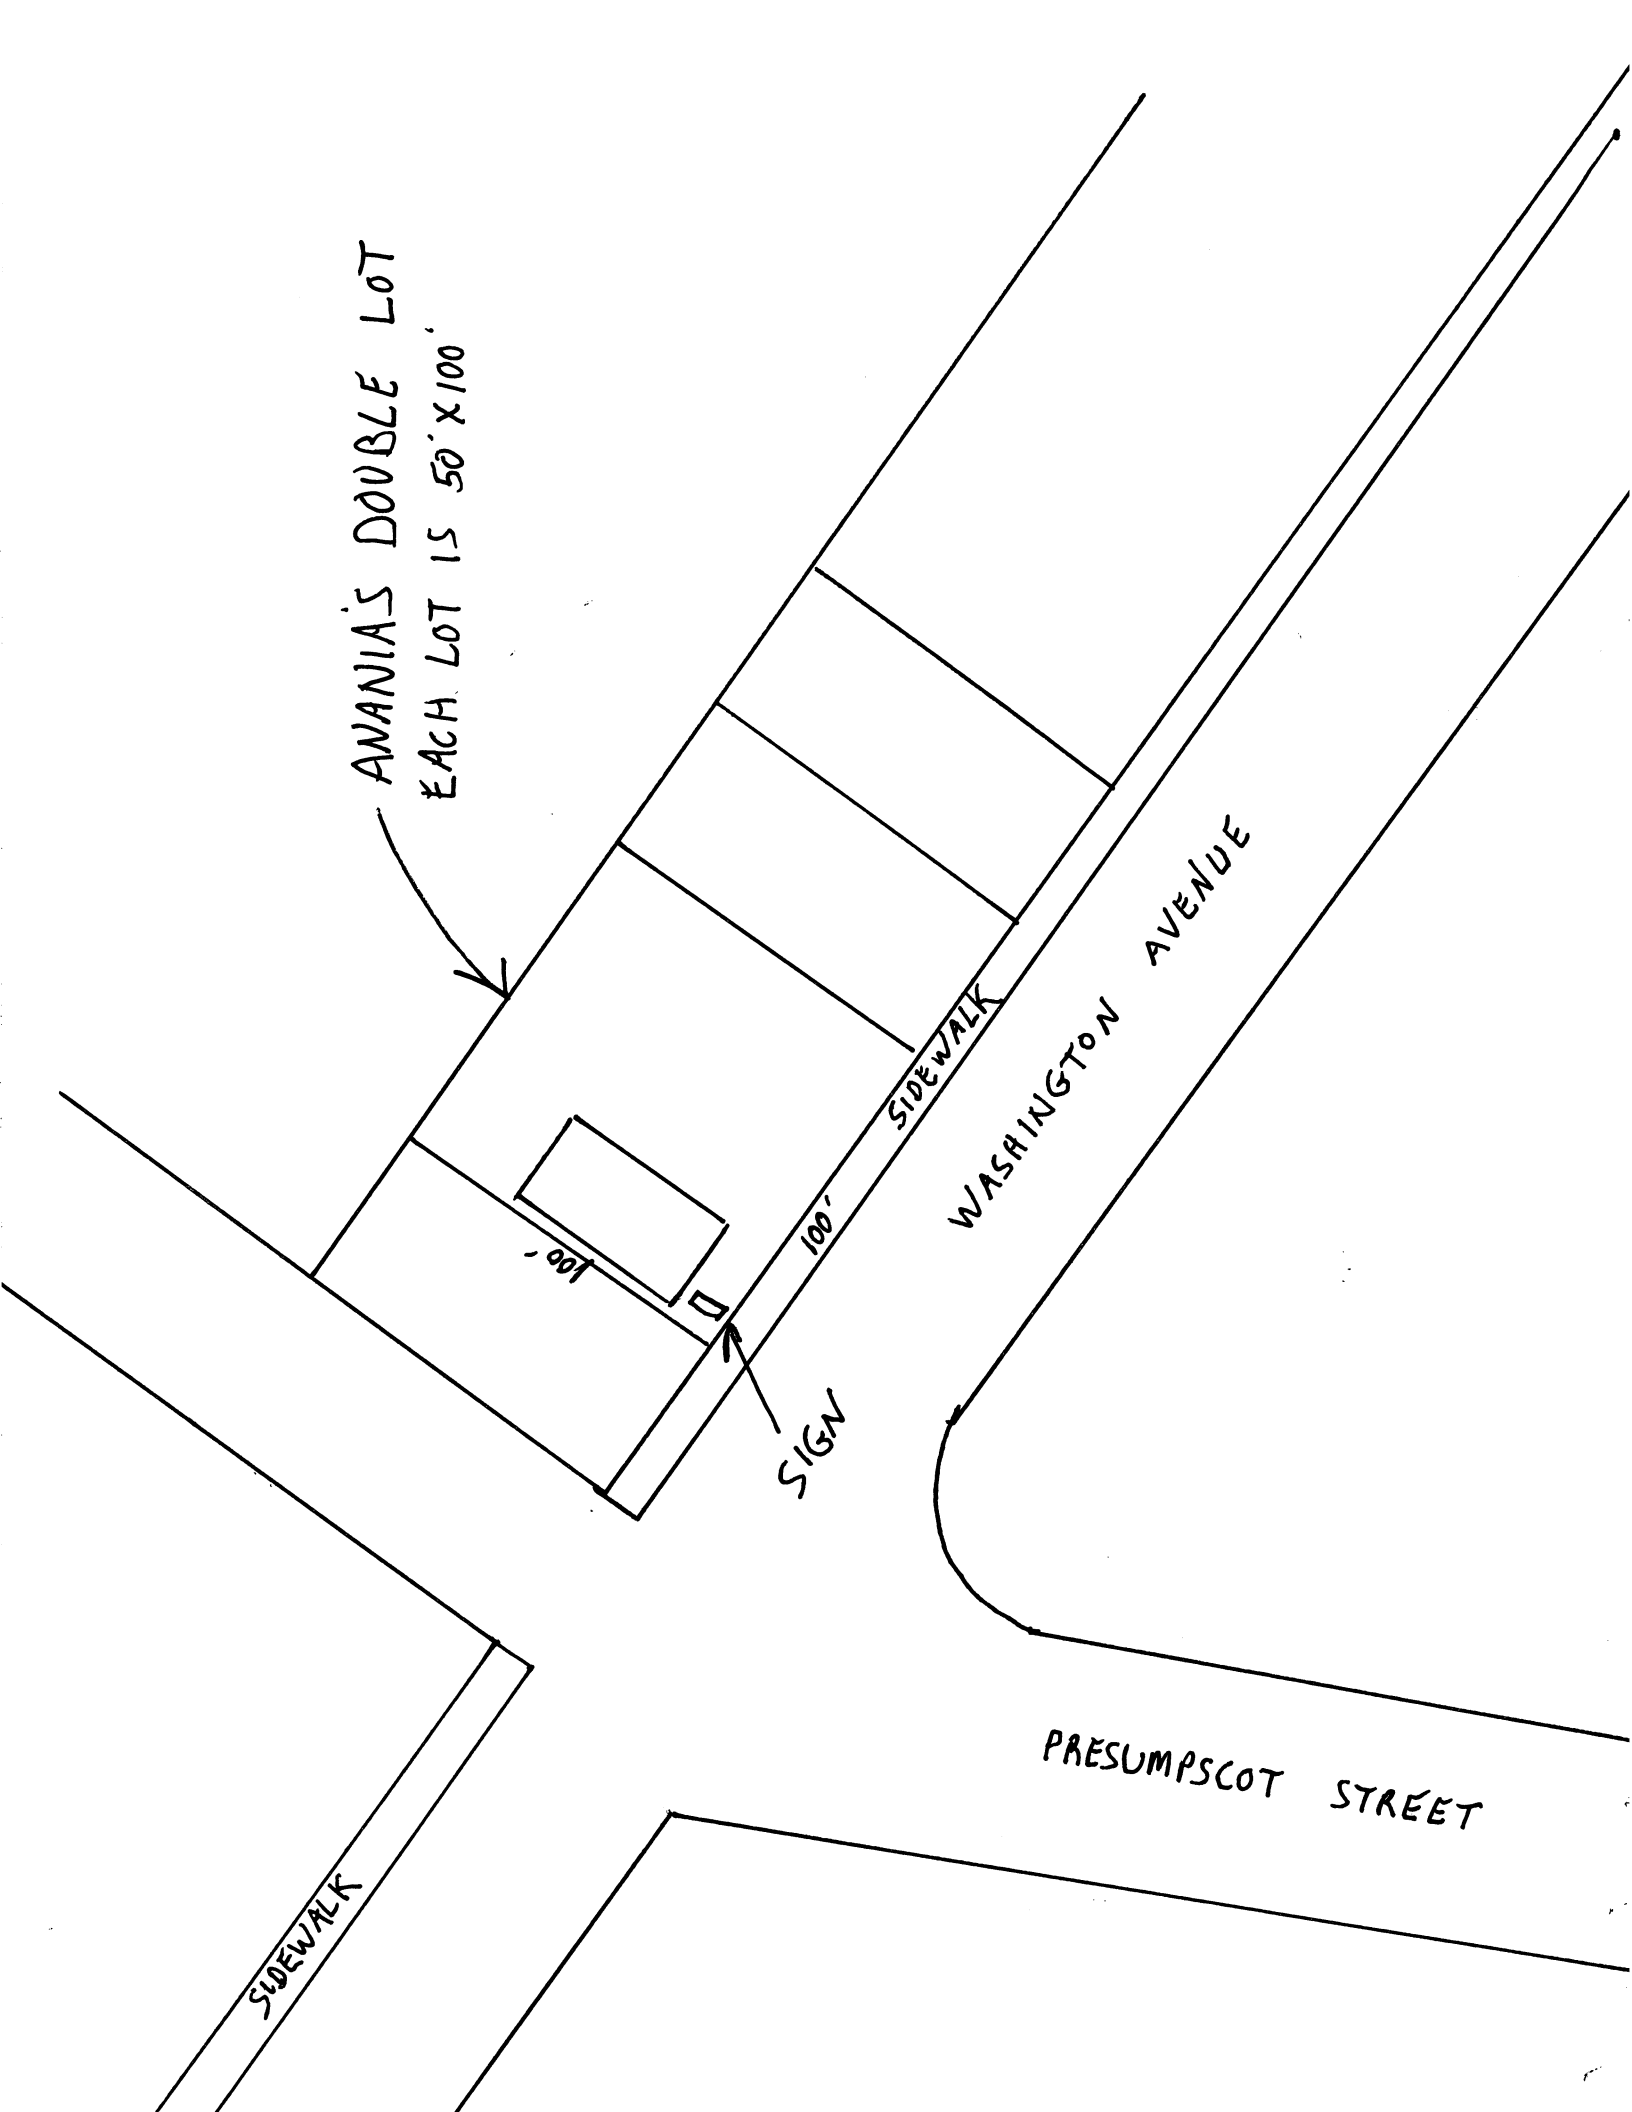

ANANIA'S DOUBLE LOT  
EACH LOT 15 50' X 100'

WASHINGTON AVENUE

PRESUMPCOT STREET

SIGN

SIDEWALK

SIDEWALK

100'

100'