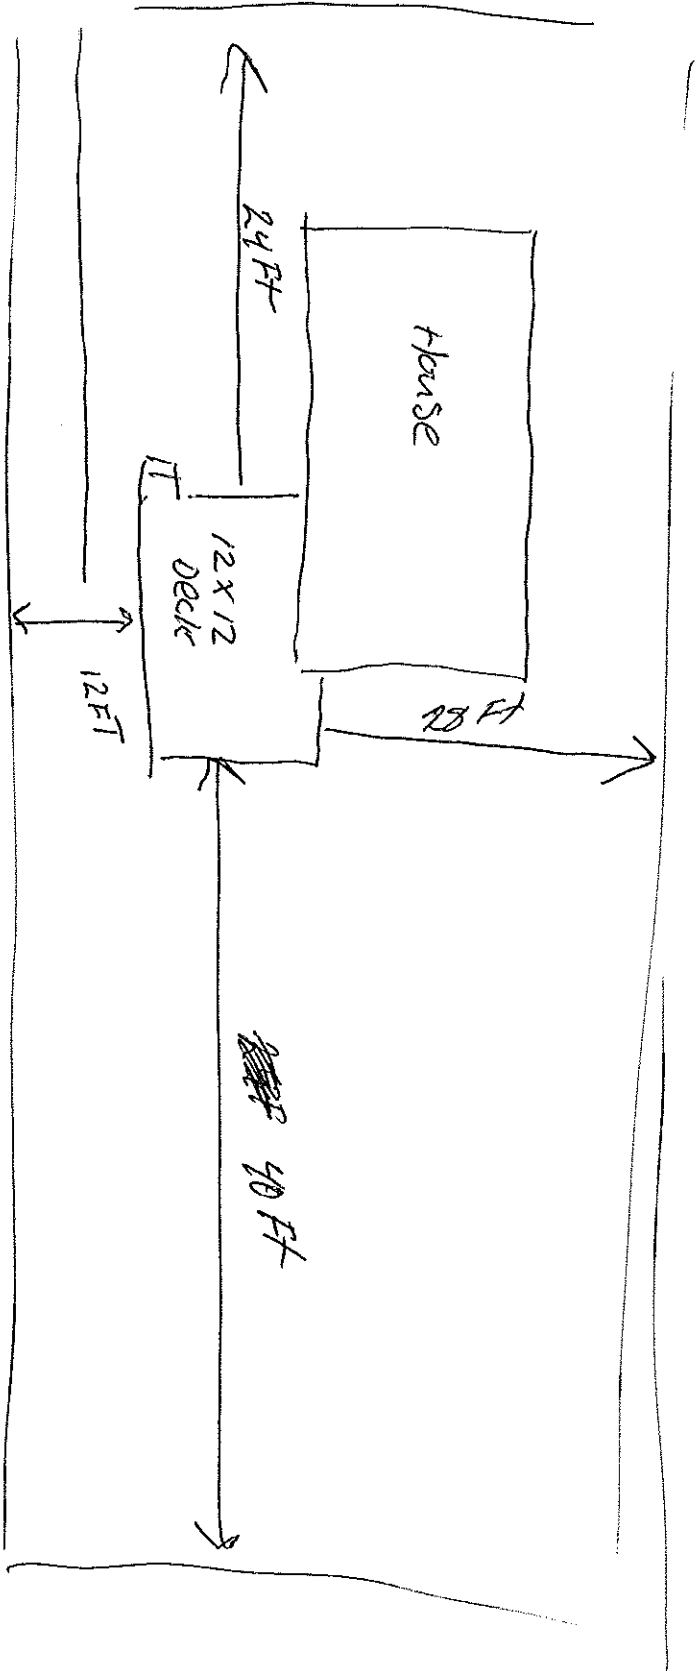

10 Galvin St -

Lot size 5000 SQ FT

MAP # 1

Page # 2

DR