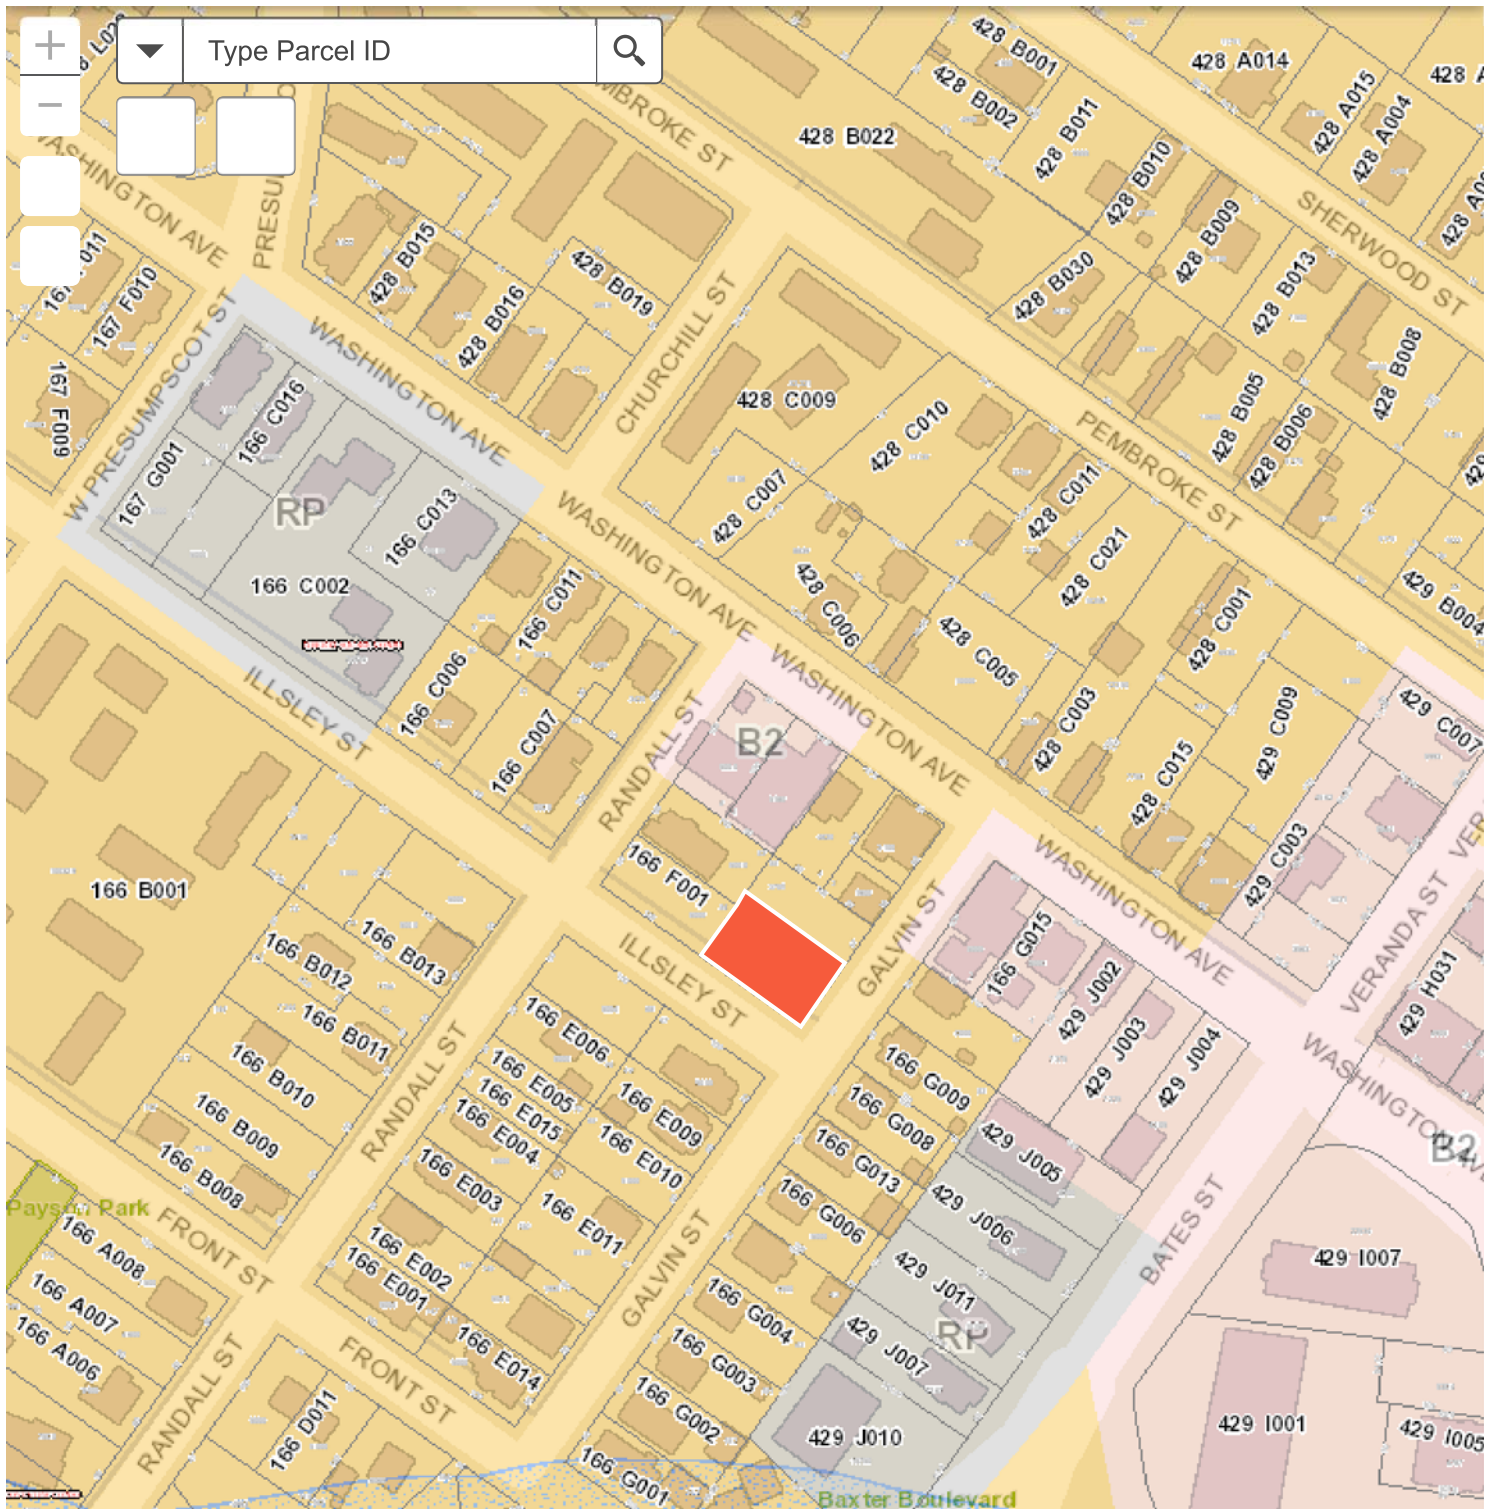

Conditional Use - 11 Galvin St.

200ft

2,929,874.421 309,284.470 Feet