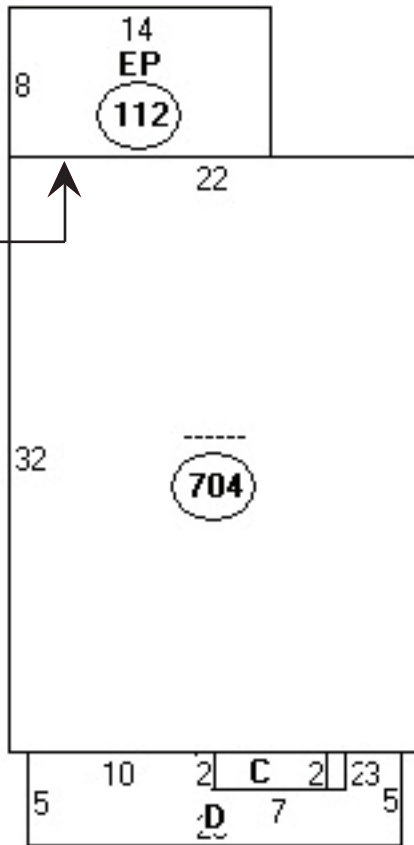

23.75-in x 37.75-in
Double Hung Window
to be Installed here

Descriptor/Area

- A: -----
704 sqft
- B: EP
112 sqft
- C: FBAY
14 sqft
- D: OFP
86 sqft