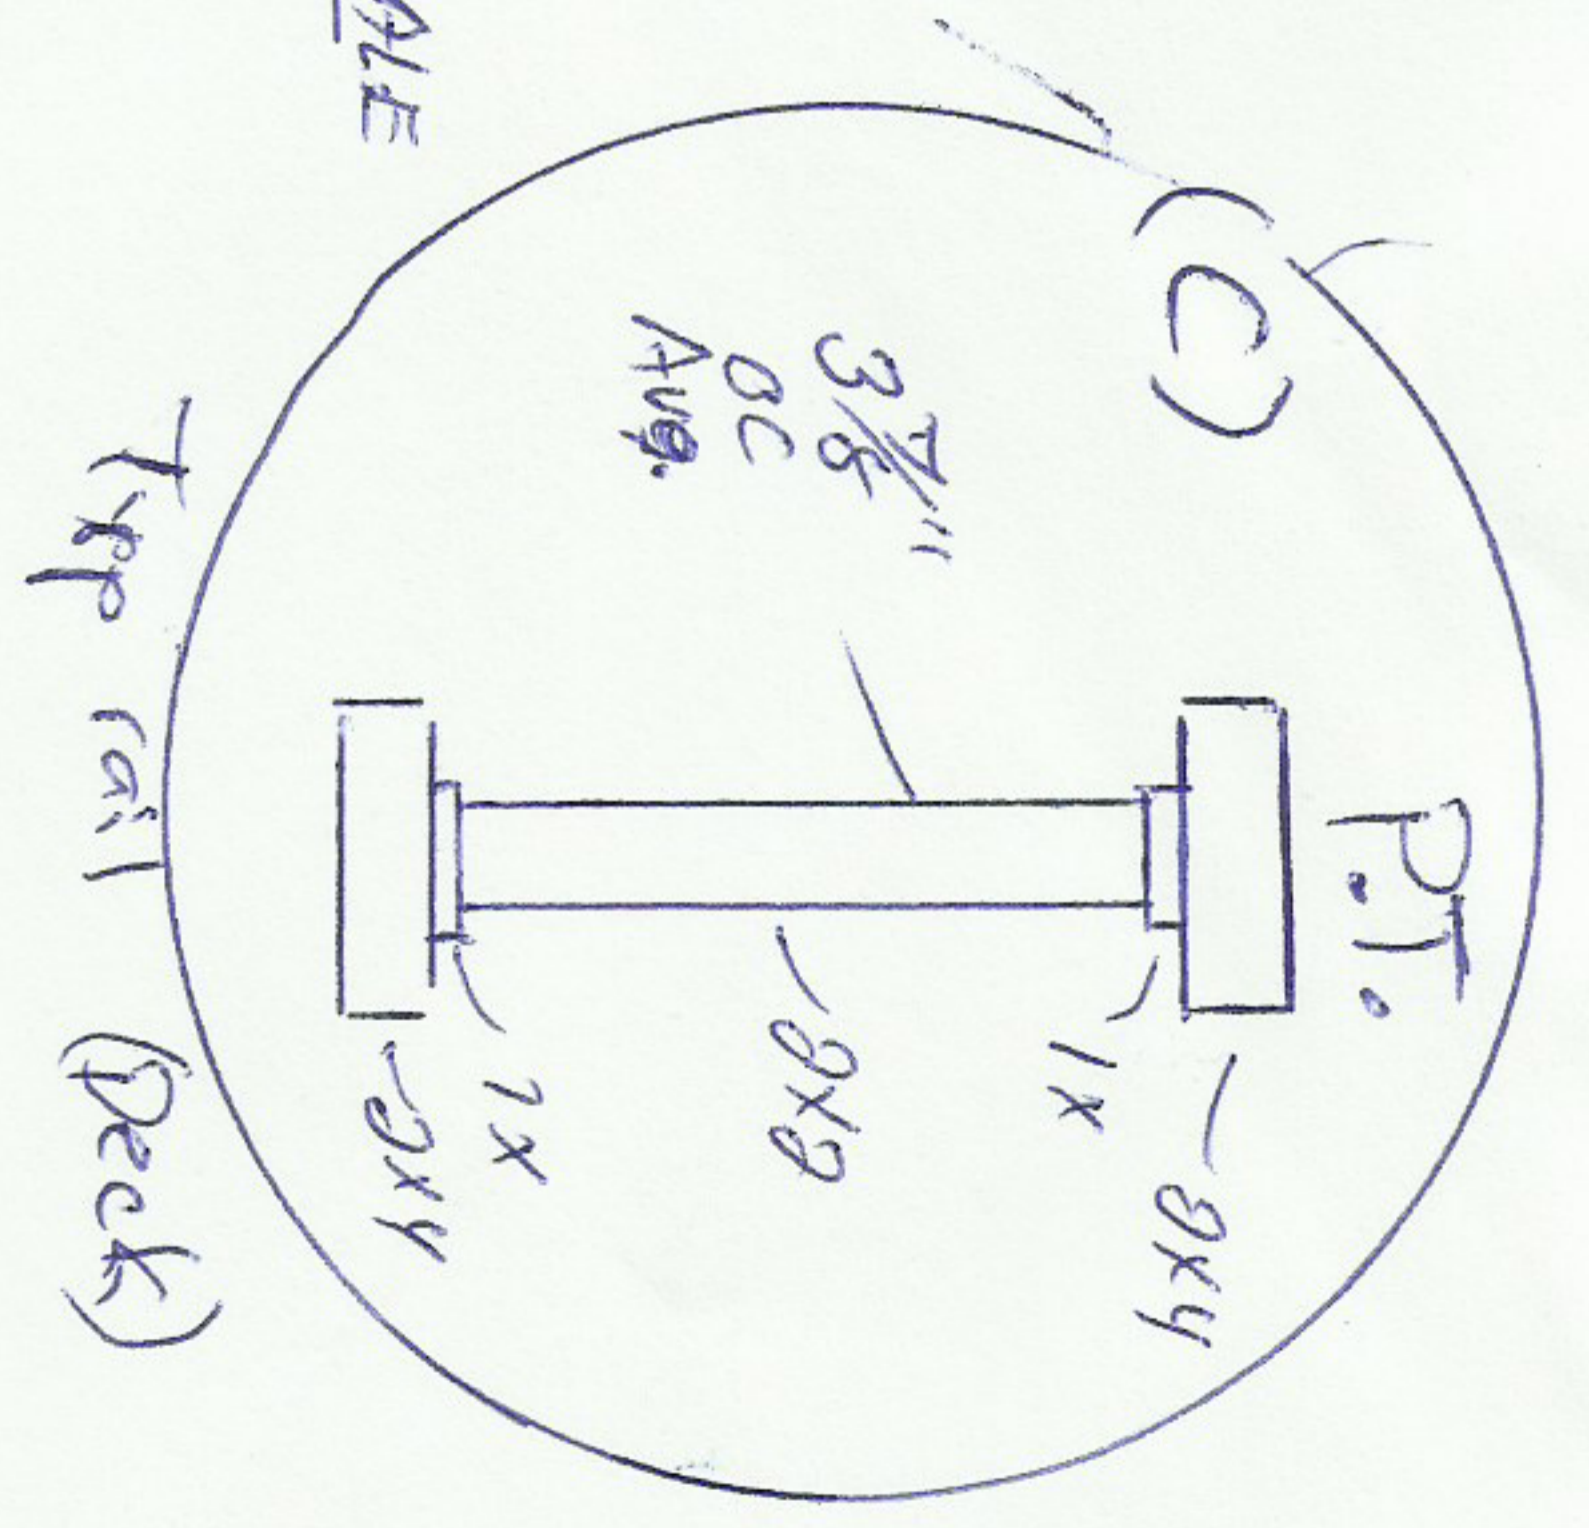

Stair Guard

4/8" = 1' Scale

NOT TO SCALE

NOT TO SCALE