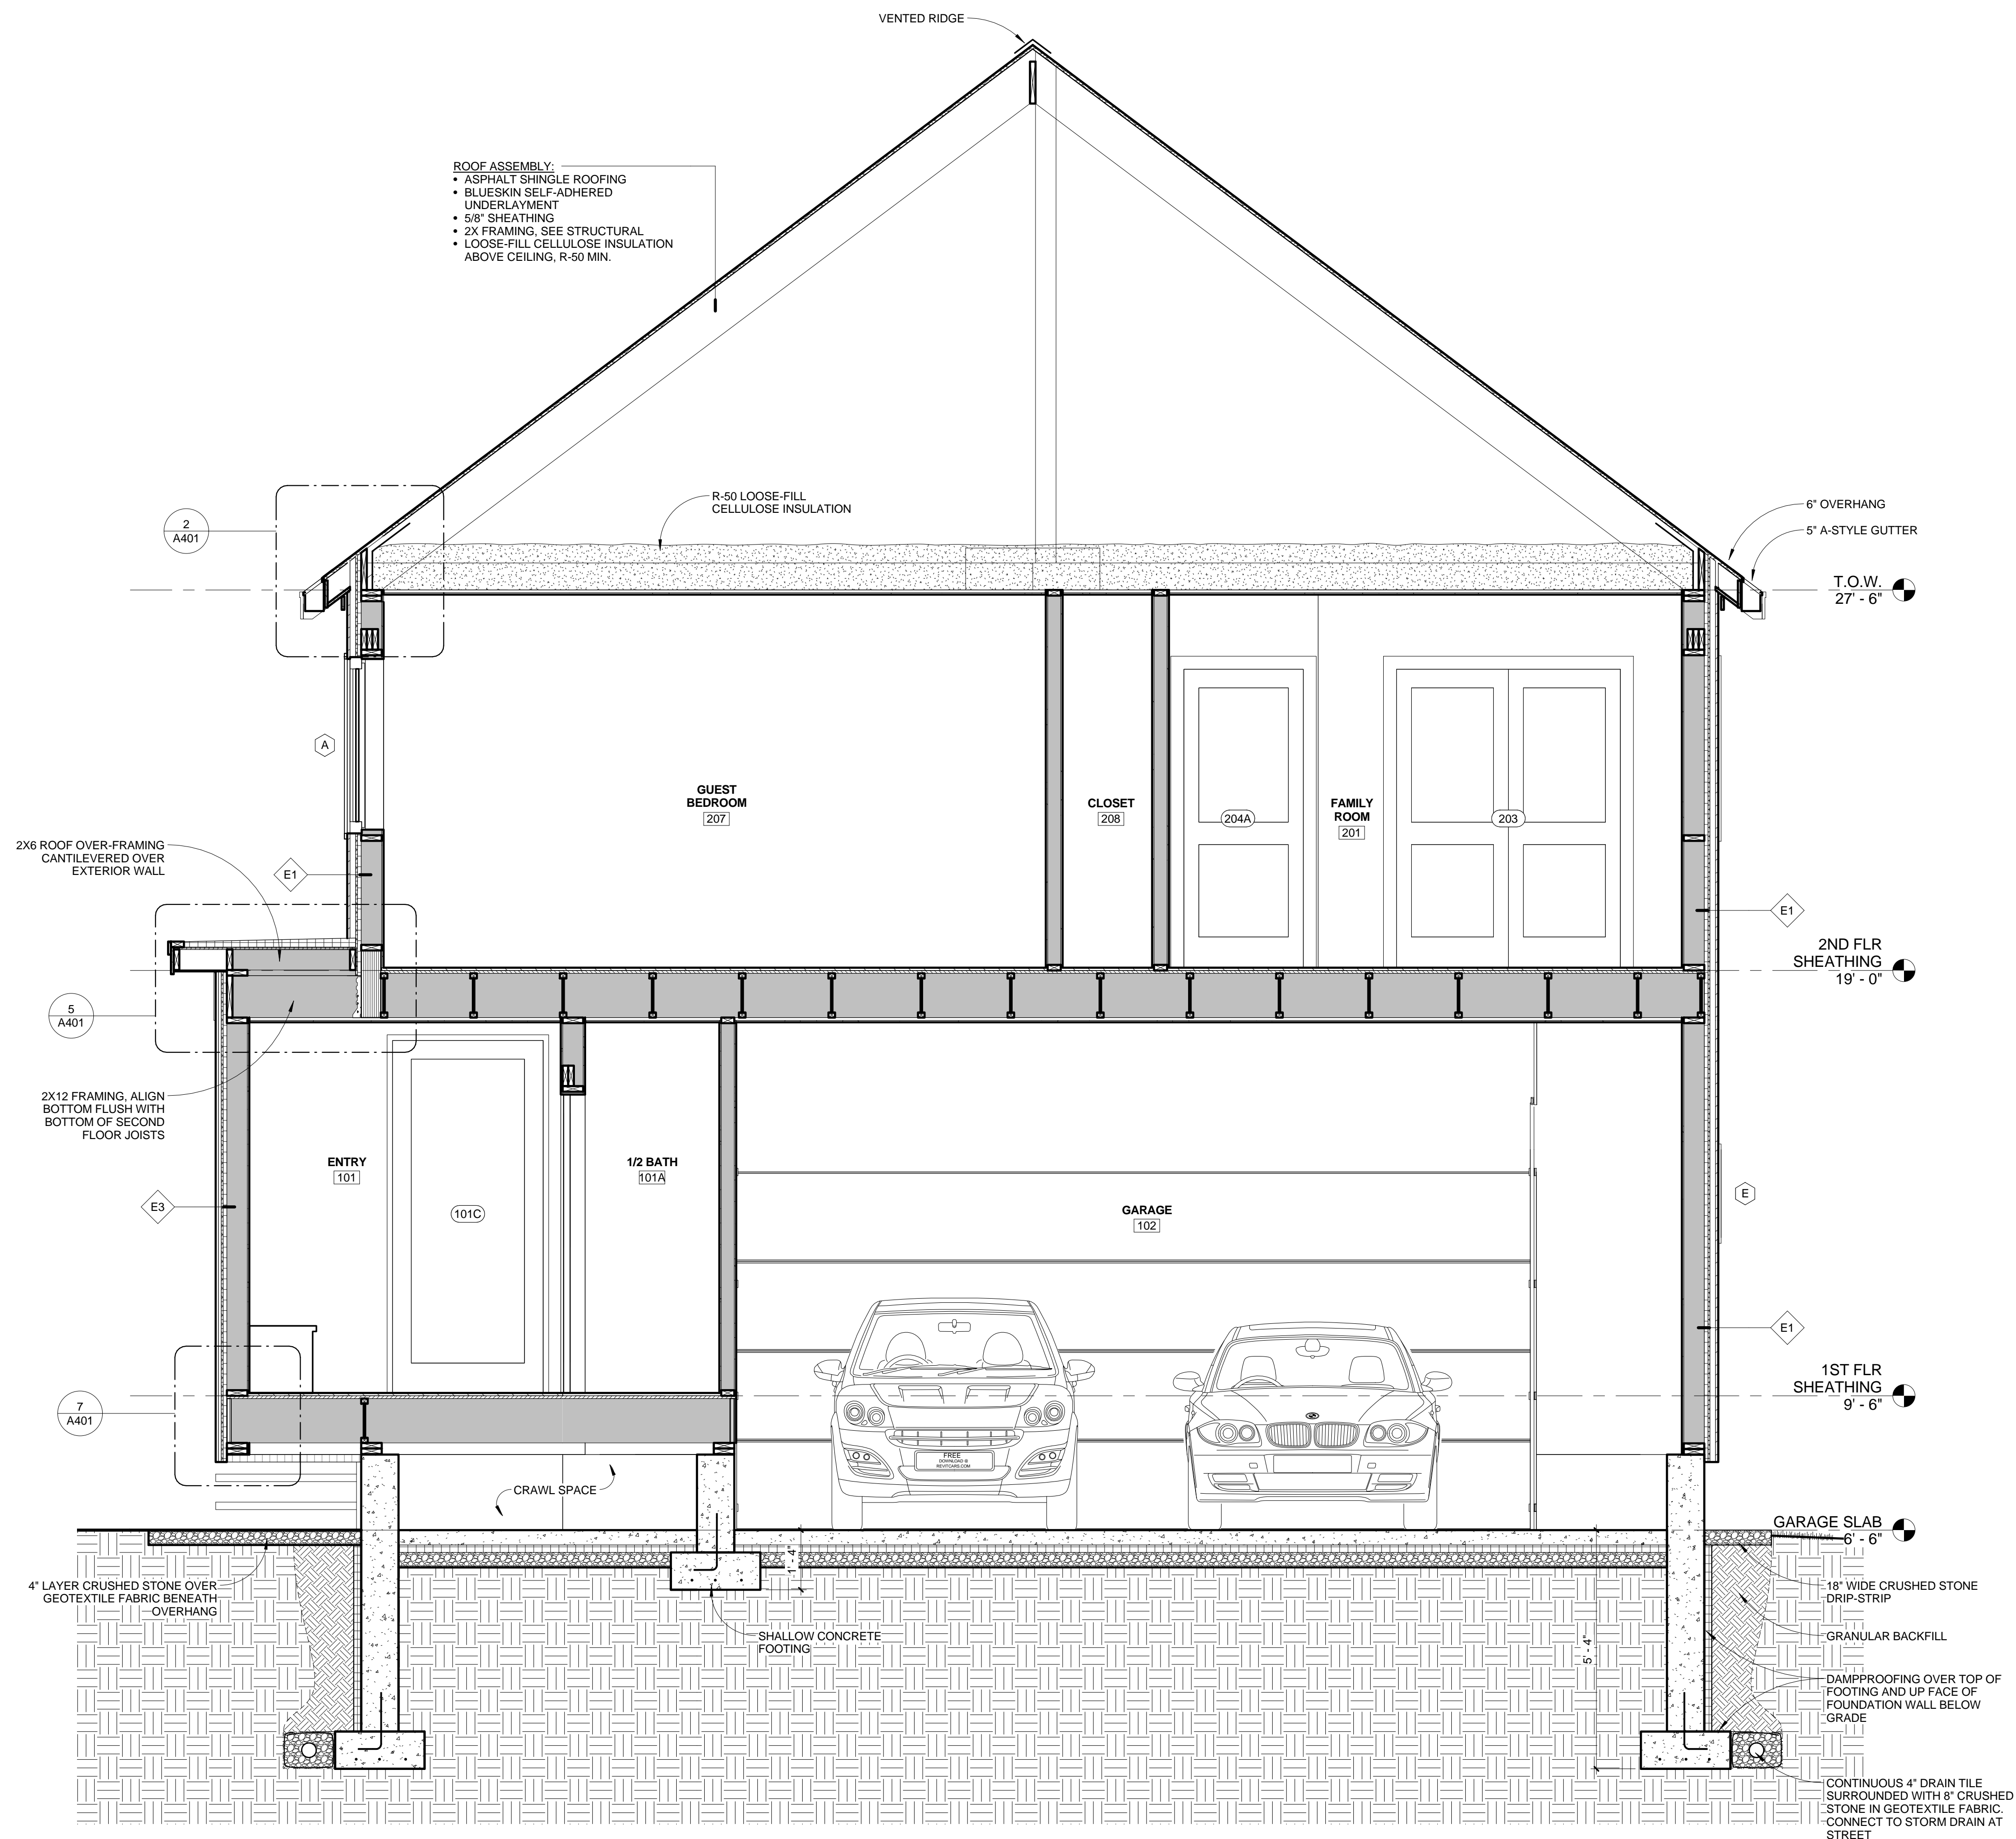

PRADO-LENGUA RESIDENCE
50 FERNALD STREET, PORTLAND, MAINE

CONSULTANTS:

REVISIONS:

ISSUED: 06/05/15
PROJECT No: 1504
DRAWN BY: RIP
CHECKED BY: CMB
SHEET TITLE:

BUILDING SECTIONS

A302

1 BUILDING SECTION
1/2" = 1'-0"

3 BUILDING SECTION
1/2" = 1'-0"