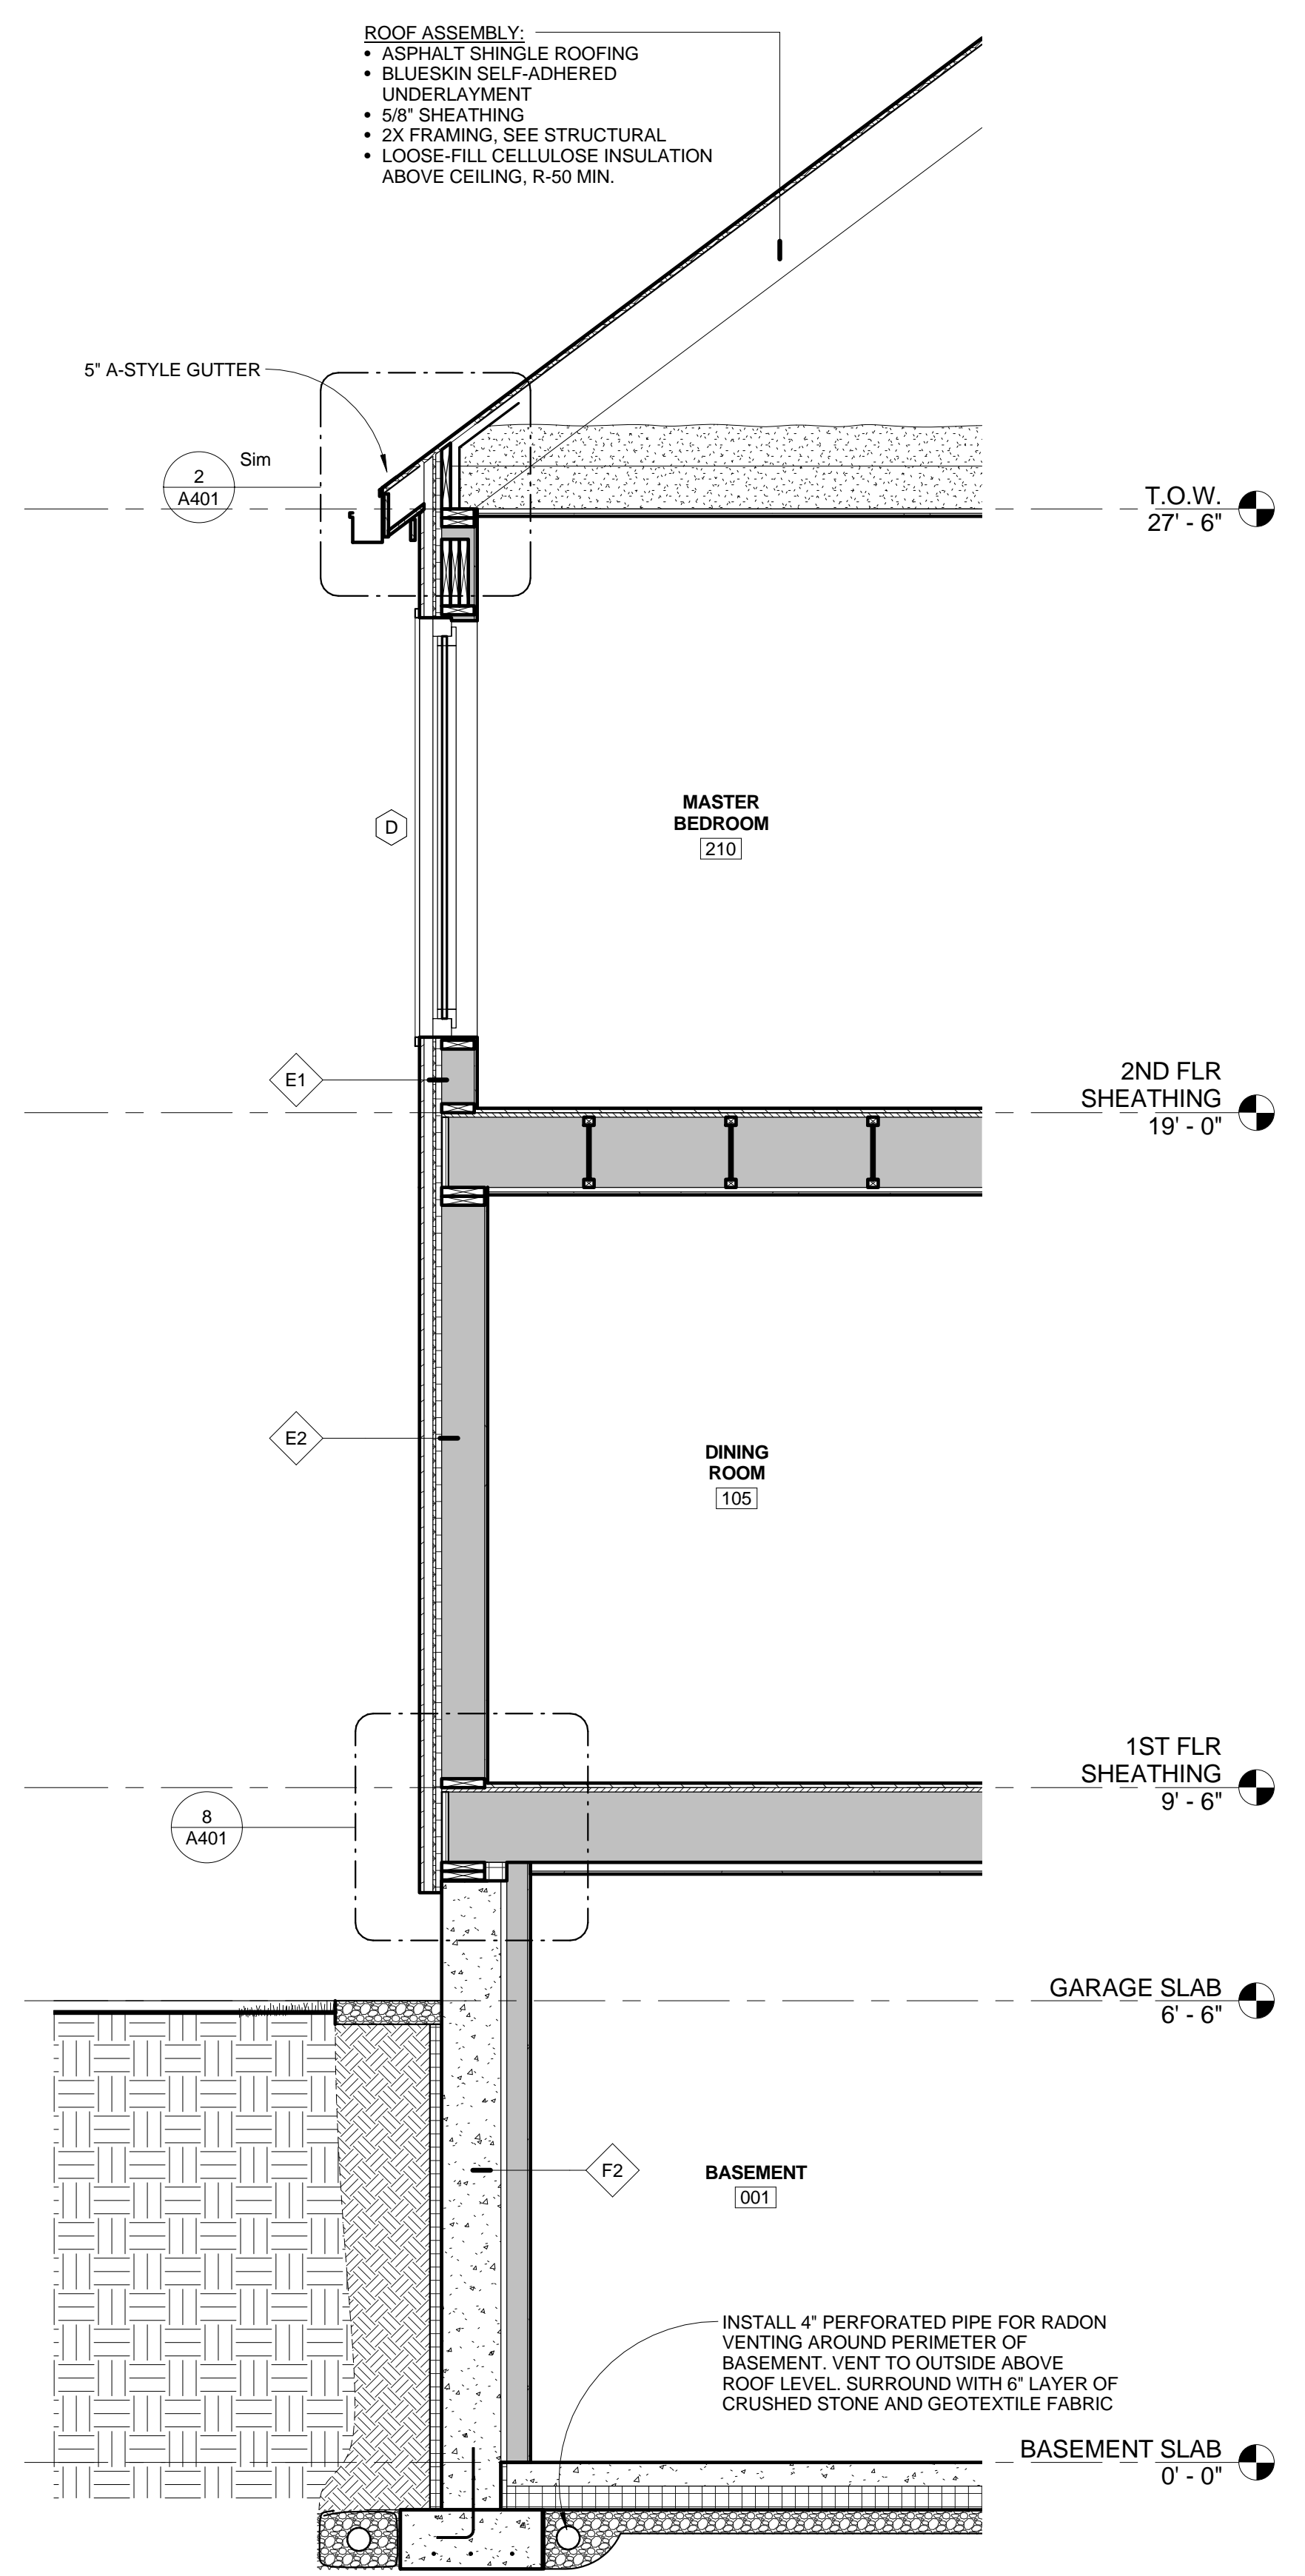

PRADO-LENGUA RESIDENCE
50 FERNALD STREET, PORTLAND, MAINE

CONSULTANTS:

REVISIONS:

ISSUED: 06/05/15
PROJECT No: 1504
DRAWN BY: RIP
CHECKED BY: CMB
SHEET TITLE:

BUILDING SECTIONS

A302

1 BUILDING SECTION
1/2" = 1'-0"

3 BUILDING SECTION
1/2" = 1'-0"