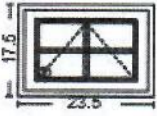

Vinyl Windows / Doors By Pella, Awning Vent, 23.5 X 17.5, White

Item Price	Qty	Ext'd Price
$253.46	1	$253.46

Viewed From Exterior

PK #
1994

1: 2418 Vent Awning
Frame Size: 23 1/2 X 17 1/2
General Information: Standard, Vinyl, Nail Fin, 3 3/8", 1 7/16", 1 15/16"
Exterior Color / Finish: White
Interior Color / Finish: White
Glass: Insulated Tempered Low-E Advanced Low-E Insulating Glass Argon Non High Altitude
Hardware Options: Standard, Wash Hinge Hardware, Fold-Away Crank, White, No Limited Opening Hardware
Screen: Full Screen
Performance Information: U-Factor 0.27, SHGC 0.21, VLT 0.39, CPD PEL-N-145-00049-00002, Performance Class CW, PG 30, Calculated Positive DP Rating 30, Calculated Negative DP Rating 30, Year Rated 08, Egress Not Applicable
Grille: GBG, No Custom Grille, 3/4" Contour, Traditional (2W2H)
Wrapping Information: No Exterior Trim, No Interior Trim, Pella Recommended Clearance, Perimeter Length = 82".

Rough Opening: 24" X 18"

For more information regarding the finishing, maintenance, service and warranty of all Pella® products, visit the Pella® website at www.pella.com