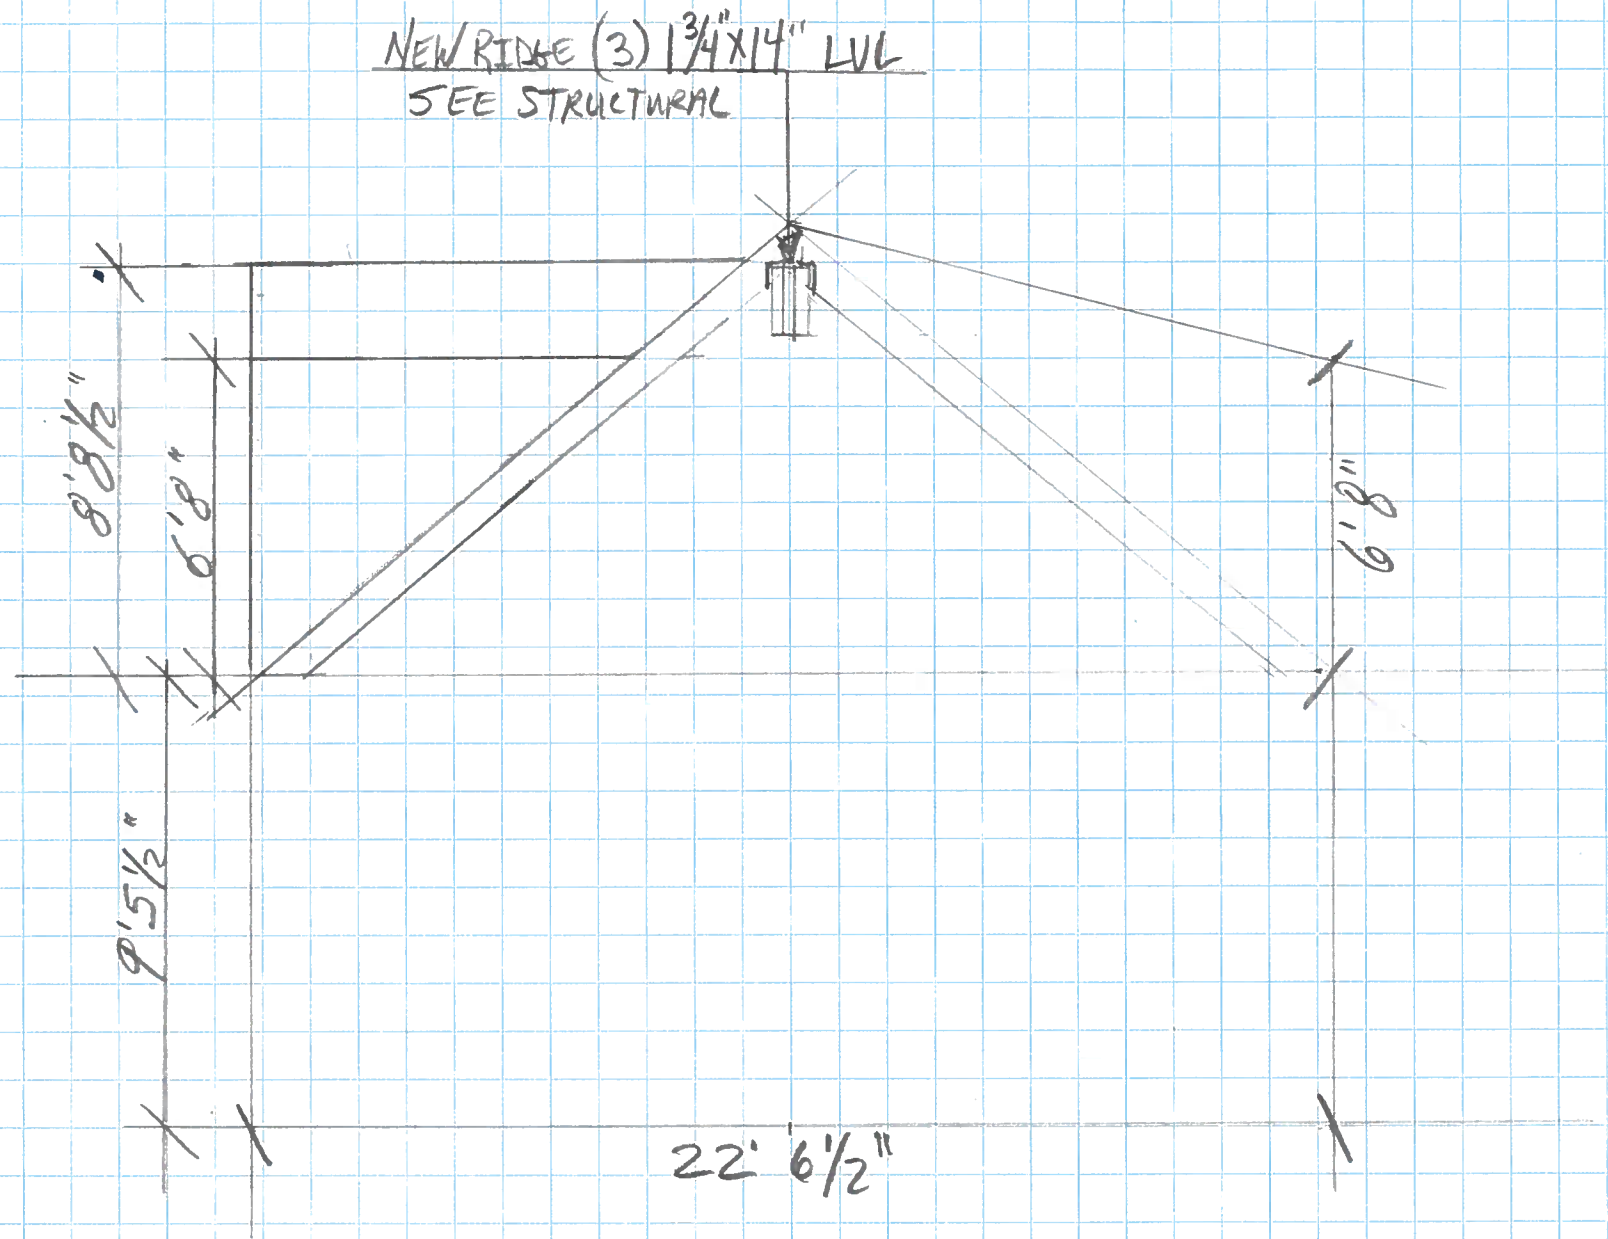

PROPOSED SHED DORMER + Dog House Dormer

SCALE - 1/4" = 1'