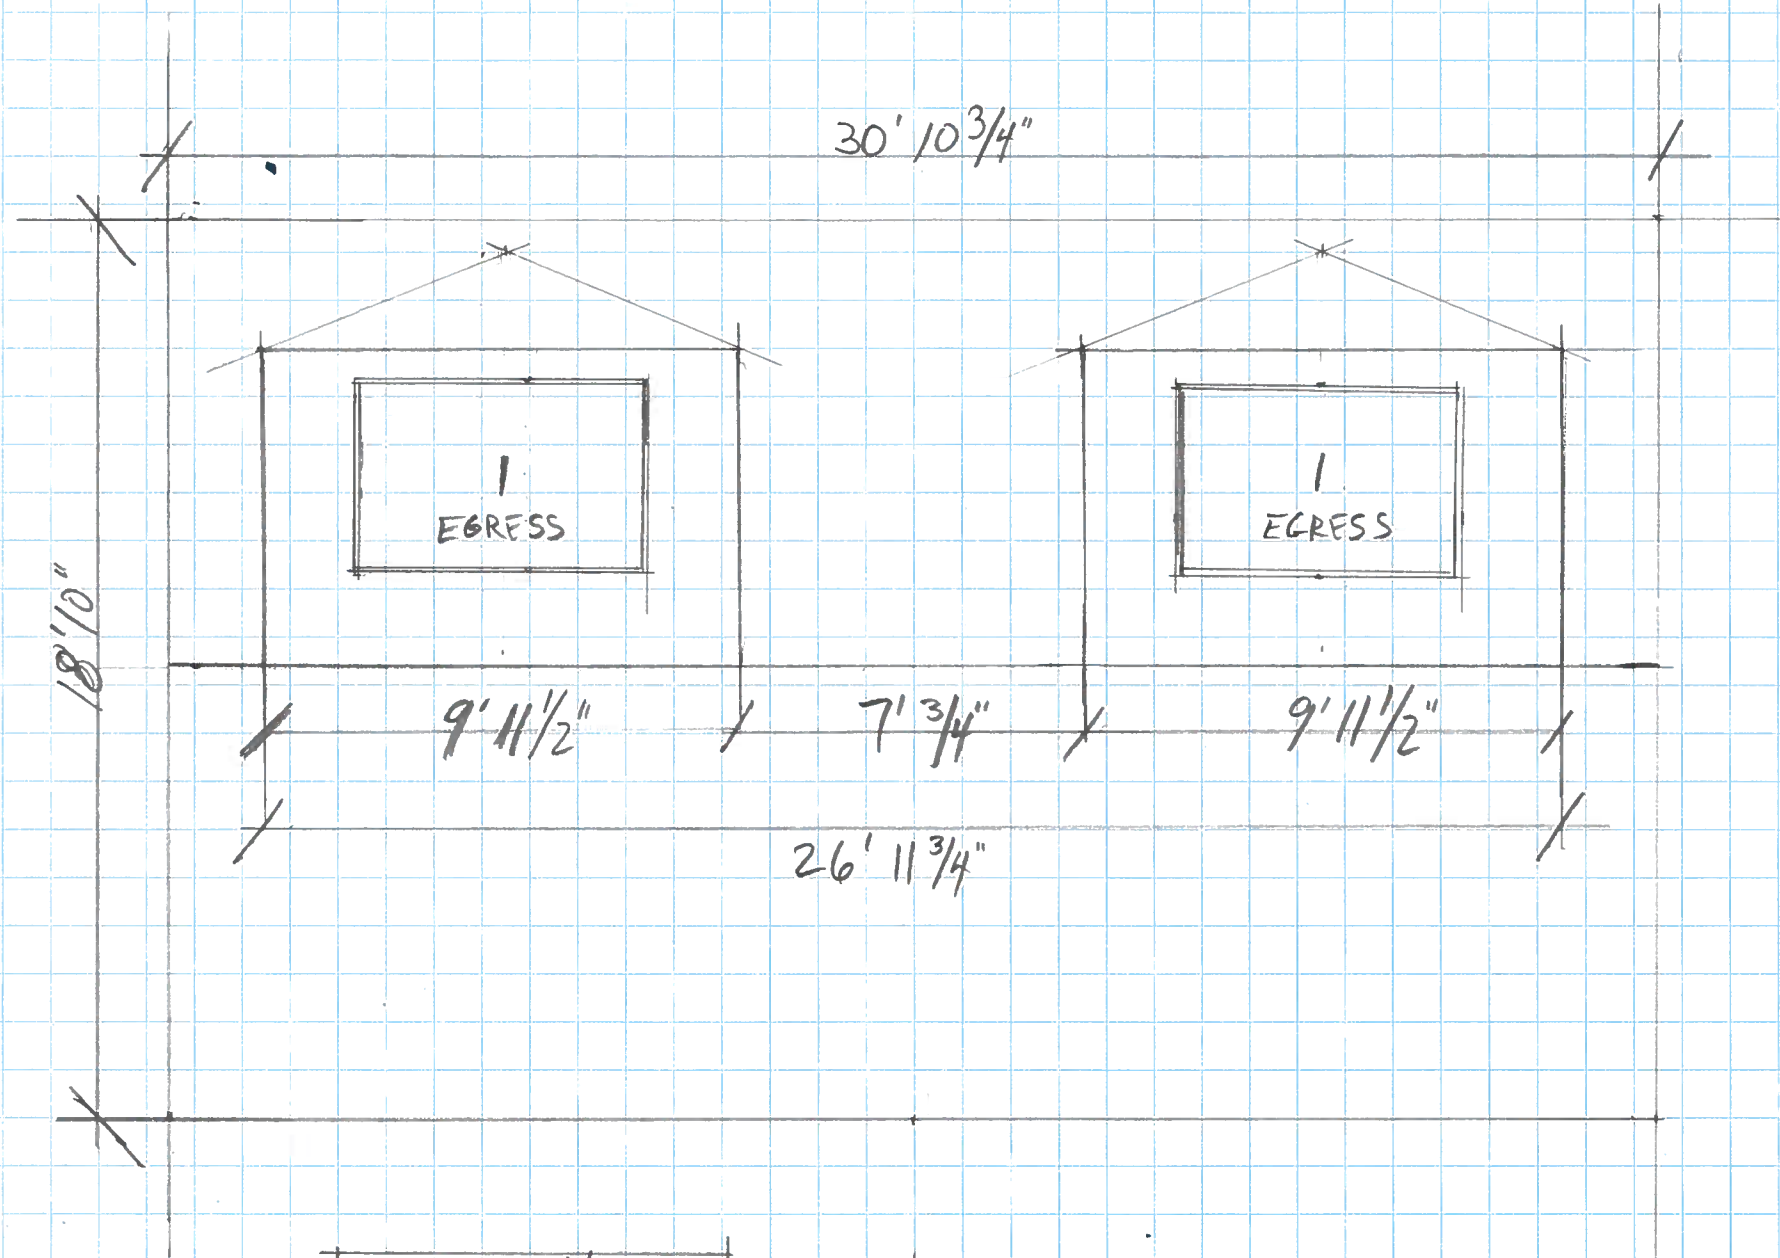

PROPOSED DOG HOUSE DORMERS
STREET SIDE

PROPOSED DOG HOUSE
DORMER WINDOWS

- 1. ^W 72" X ^H 48" JELD-WEN SLIDER
- * SEE JELD-WEN ORDER SHEET FOR FULL SPECS.

SCALE 1/4" = 1'