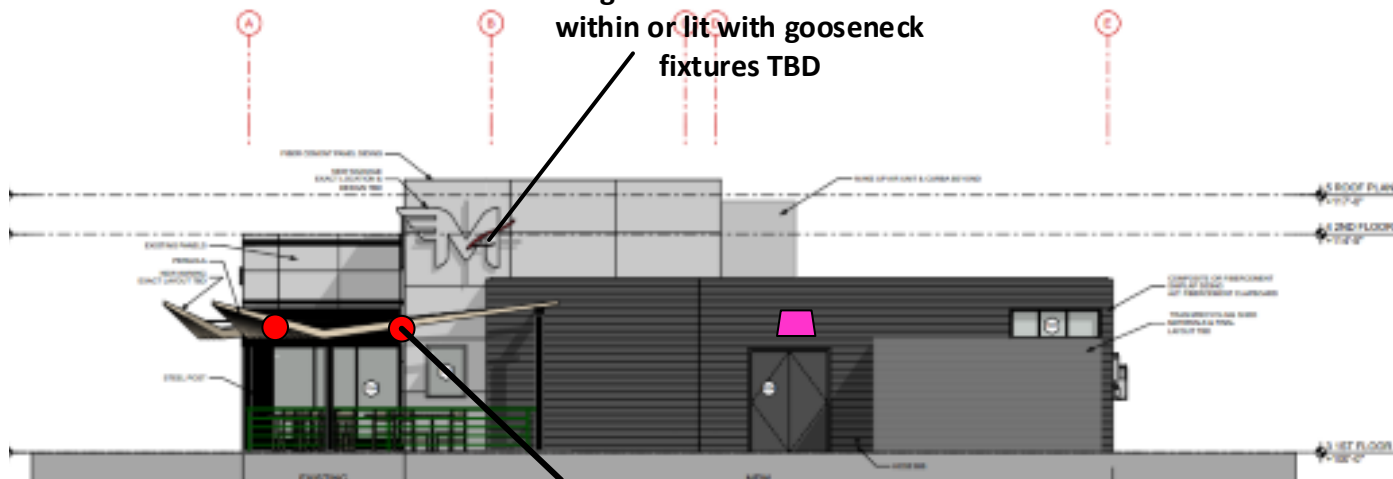

Wall Pack Down Light

Gooseneck Sign Light

Motion Sensor Utility Light

6" can light built into enclosure

Sign to be either lit from within or lit with gooseneck fixtures TBD

Canopy Lighting will either be built in cans or integral LED strip lights TBD  
Alternate string lights