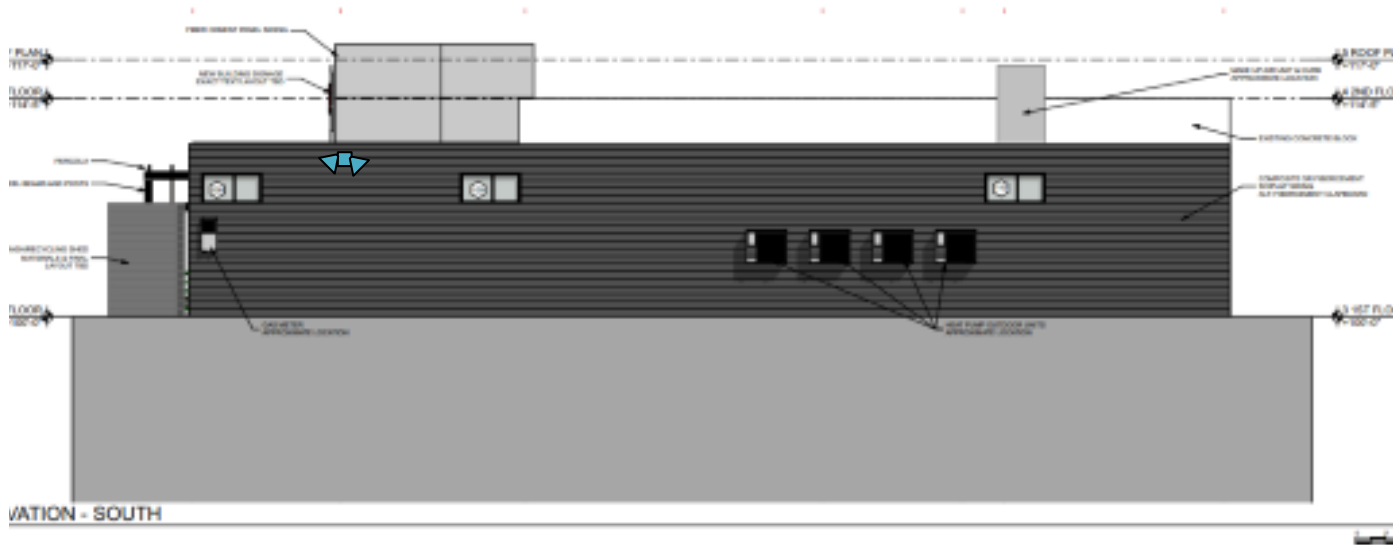

Wall Pack Down Light

Gooseneck Sign Light

Motion Sensor Utility Light

6" can light built into enclosure

Sign to be either lit from within or lit with gooseneck fixtures TBD

Canopy Lighting will either be built in cans or integral LED strip lights TBD  
Alternate string lights