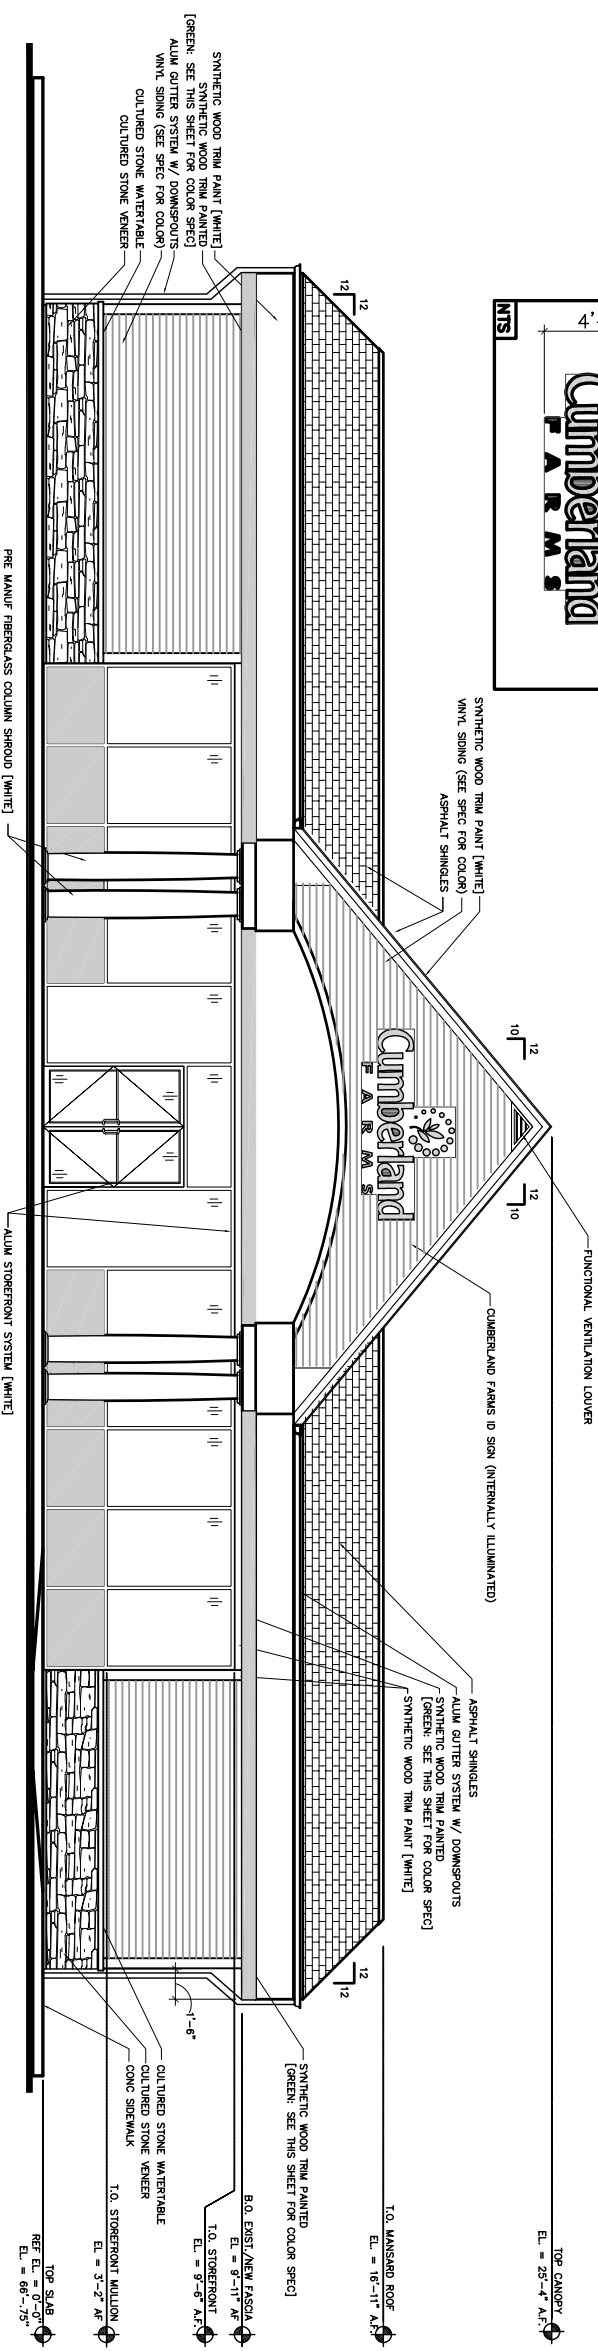

WALL SIGNAGE SPECIFICATION

CUSTOM FABRICATED INTERNALLY ILLUMINATED SIGN BOX SUPPLIED BY OWNER - INSTALLED IN FIELD BY SIGN VENDOR SIGN AREA = 27.8 SQ. FT.

BUILDING SIGN – LARGER SIGN

WALL SIGNAGE SPECIFICATION

CUSTOM FABRICATED INTERNALLY ILLUMINATED SIGN BOX SUPPLIED BY OWNER - INSTALLED IN FIELD BY SIGN VENDOR SIGN AREA = 31.9 SQ. FT.

BUILDING SIGN – COMPLIANT SIGN