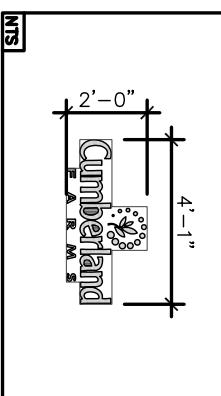

WALL SIGNAGE SPECIFICATION

CUSTOM FABRICATED INTERNALLY ILLUMINATED SIGN BOX SUPPLIED BY OWNER - INSTALLED IN FIELD BY SIGN VENDOR SIGN AREA = 27.8 SQ. FT.

BUILDING SIGN – LARGER SIGN

WALL SIGNAGE SPECIFICATION

CUSTOM FABRICATED INTERNALLY ILLUMINATED SIGN BOX SUPPLIED BY OWNER - INSTALLED IN FIELD BY SIGN VENDOR SIGN AREA = 31.9 SQ. FT.

BUILDING SIGN – COMPLIANT SIGN