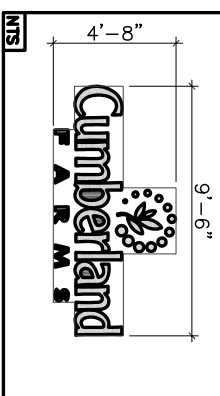

WALL SIGNAGE SPECIFICATION

CUSTOM FABRICATED INTERNALLY ILLUMINATED SIGN BOX SUPPLIED BY OWNER - INSTALLED IN FIELD BY SIGN VENDOR SIGN AREA = 27.8 SQ. FT.

BUILDING SIGN – LARGER SIGN

WALL SIGNAGE SPECIFICATION

CUSTOM FABRICATED INTERNALLY ILLUMINATED SIGN BOX SUPPLIED BY OWNER - INSTALLED IN FIELD BY SIGN VENDOR SIGN AREA = 31.9 SQ. FT.

BUILDING SIGN – COMPLIANT SIGN