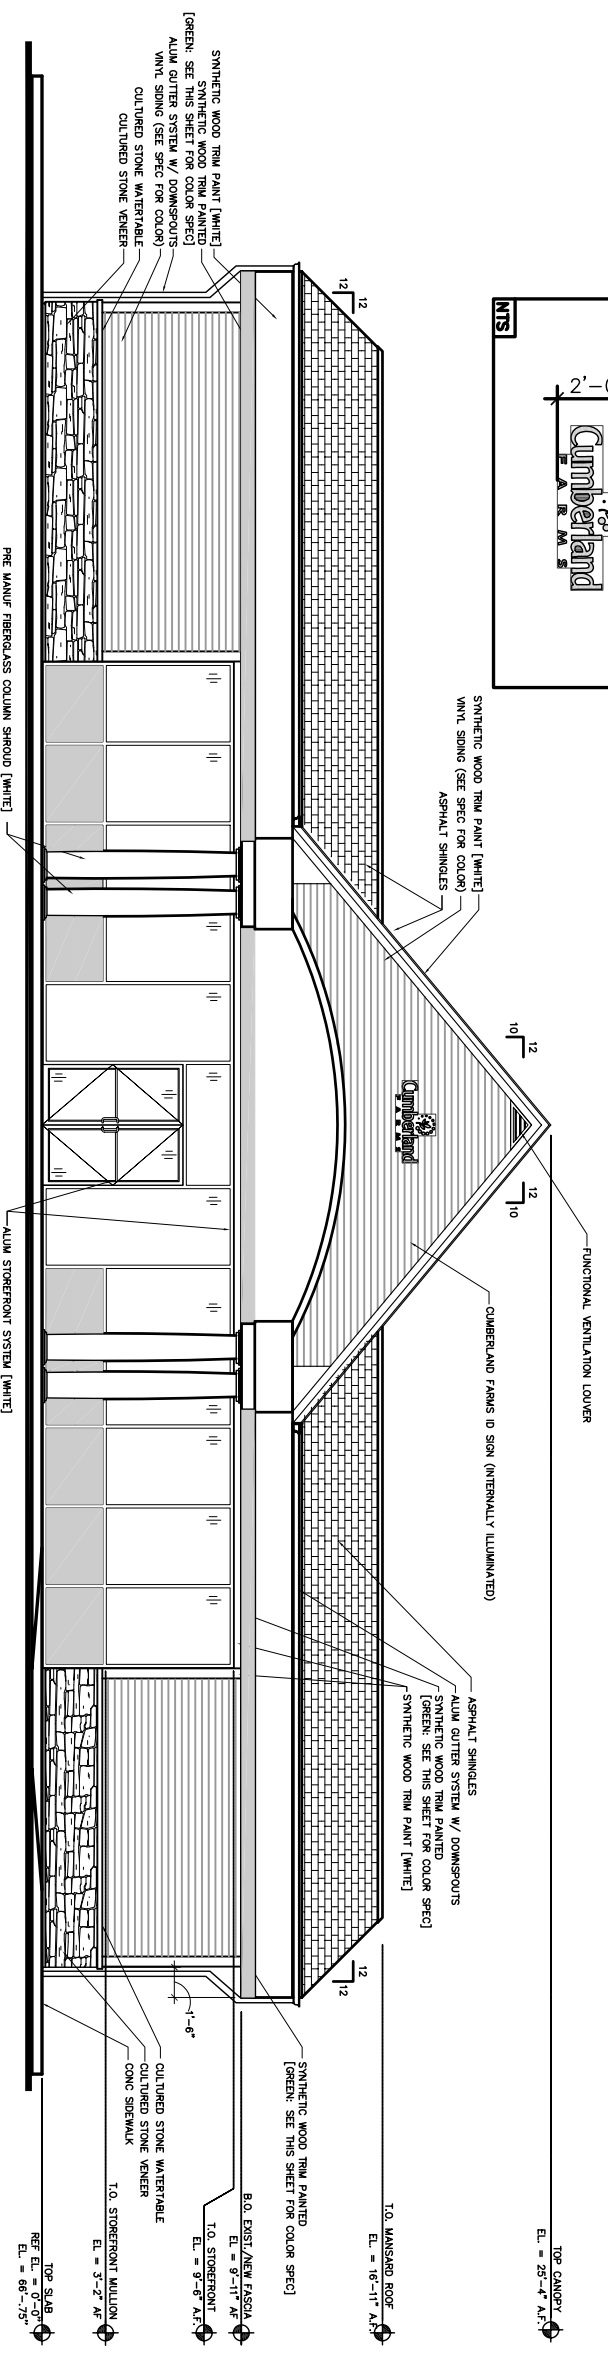

WALL SIGNAGE SPECIFICATION

CUSTOM FABRICATED INTERNALLY ILLUMINATED SIGN BOX SUPPLIED BY OWNER - INSTALLED IN FIELD BY SIGN VENDOR SIGN AREA = 27.8 SQ. FT.

BUILDING SIGN – LARGER SIGN

WALL SIGNAGE SPECIFICATION

CUSTOM FABRICATED INTERNALLY ILLUMINATED SIGN BOX SUPPLIED BY OWNER - INSTALLED IN FIELD BY SIGN VENDOR SIGN AREA = 31.9 SQ. FT.

BUILDING SIGN – COMPLIANT SIGN