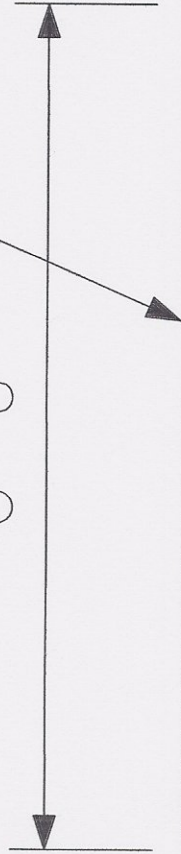

WHITE LETTERS ON A GREEN BACKGROUND

6'-0"

WE HAVE DIESEL

12"H x 6'-0"W ALUMINUM SIGN BOX
INTERNALLY ILLUMINATED