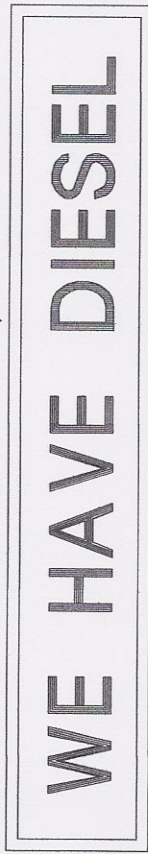

WHITE LETTERS ON A GREEN BACKGROUND

6'-0"

WE HAVE DIESEL

12"H x 6'-0"W ALUMINUM SIGN BOX
INTERNALLY ILLUMINATED