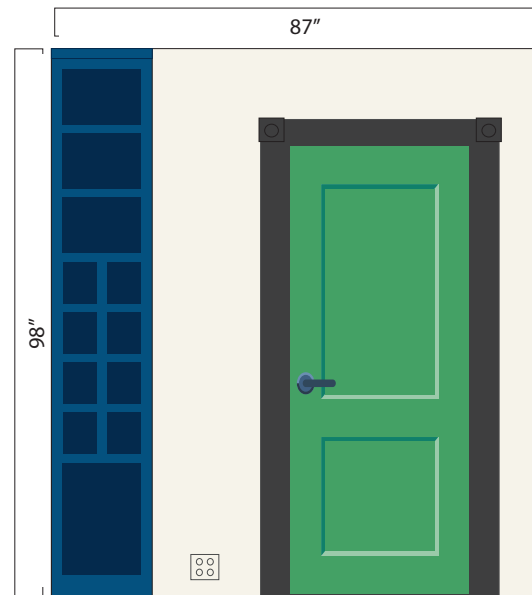

Proposed Kitchen Elevations

BACK HALL/MUDROOM - ALL WALLS

Kitchen expansion and renovation for 821 Washington Avenue

**Measurements are in inches*

wall by the bathroom

wall leading into the kitchen

backdoor wall

wall leading into living room