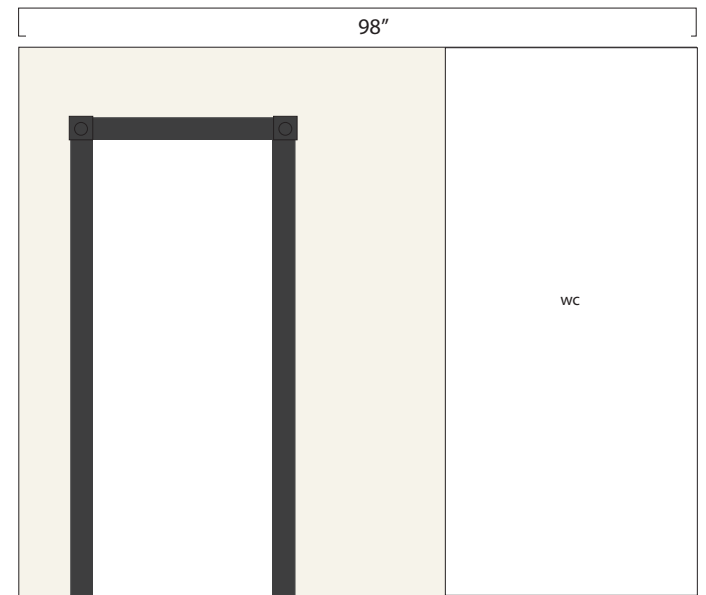

Proposed Kitchen Elevations

BACK HALL/MUDROOM - ALL WALLS

Kitchen expansion and renovation for 821 Washington Avenue

**Measurements are in inches*

wall by the bathroom

wall leading into the kitchen

backdoor wall

wall leading into living room