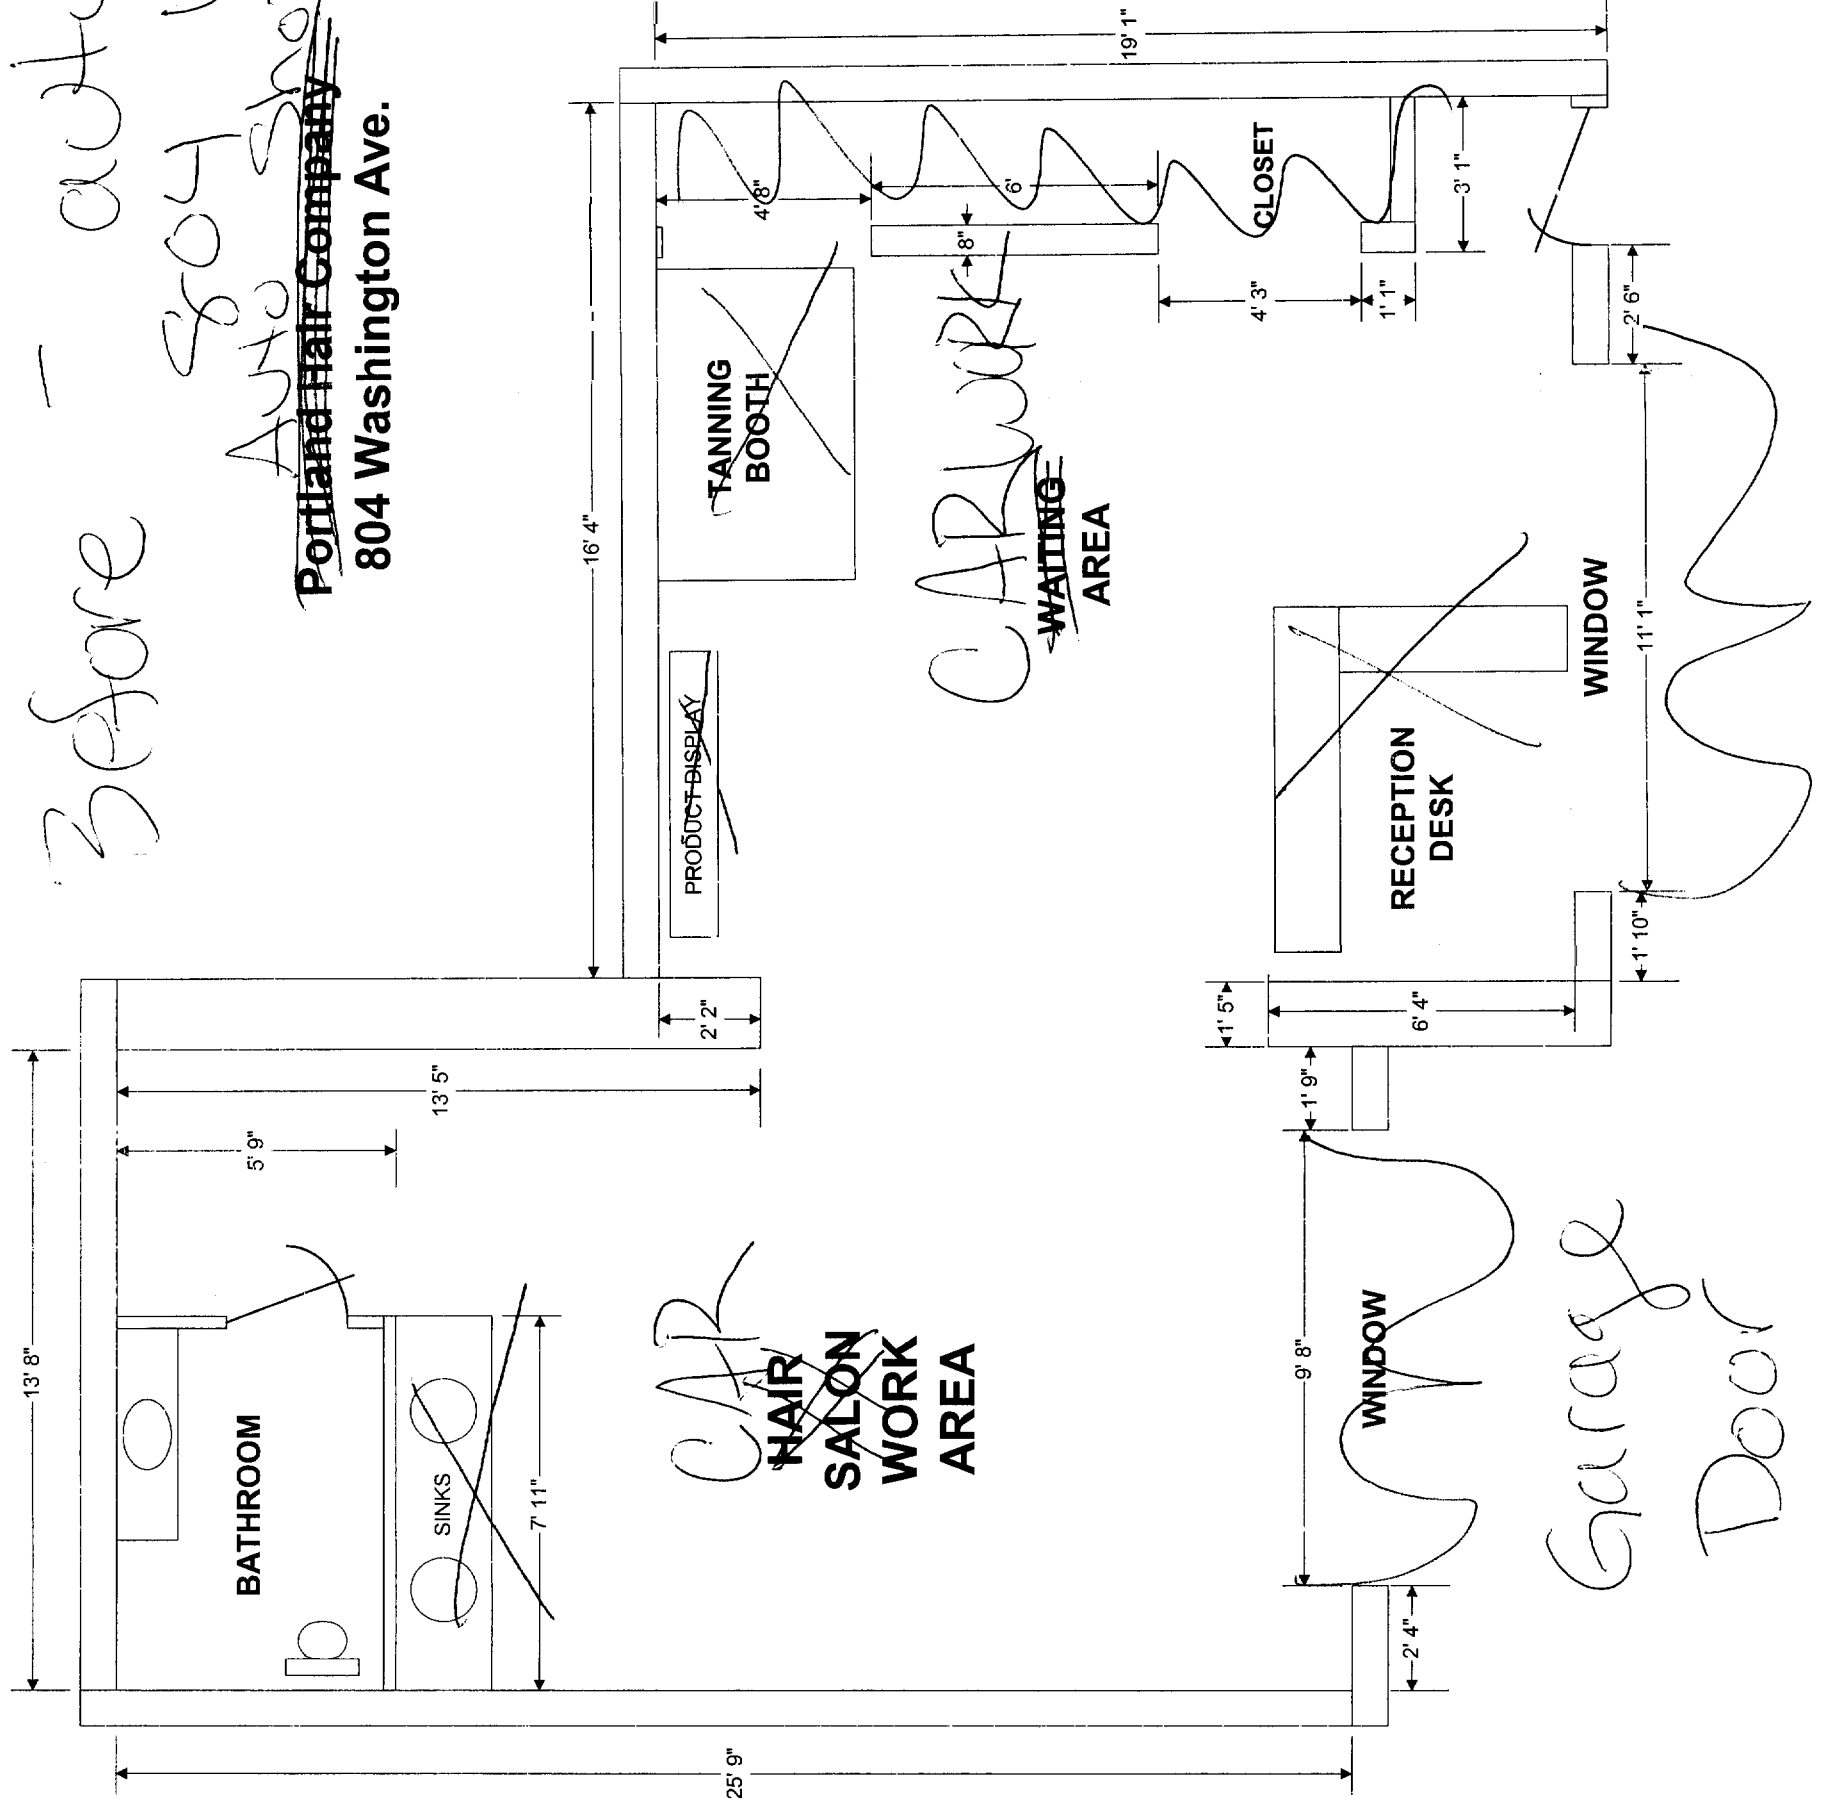

**Portland Hair Company
804 Washington Ave.**

Angie's Service Inc.
804 Washington Ave.
163 A008001

CE

SIDEWALK

66

WASHINGTON AVENUE

only 2 parking spaces req.

Before - auto shop
 804 Wash. Ave.
~~Auto Shop~~ Before Salon
~~Portland Hair Company~~
 804 Washington Ave.

$$16.25 \times 19 = 308.75$$

$$13.66 \times 25.75 = 351.75$$

$$\frac{351.75}{660.50}$$

$$660.50 \div 400 = 1.65 \text{ sq ft}$$

2 ft sq spaces req.

Garage Door

Garage Door