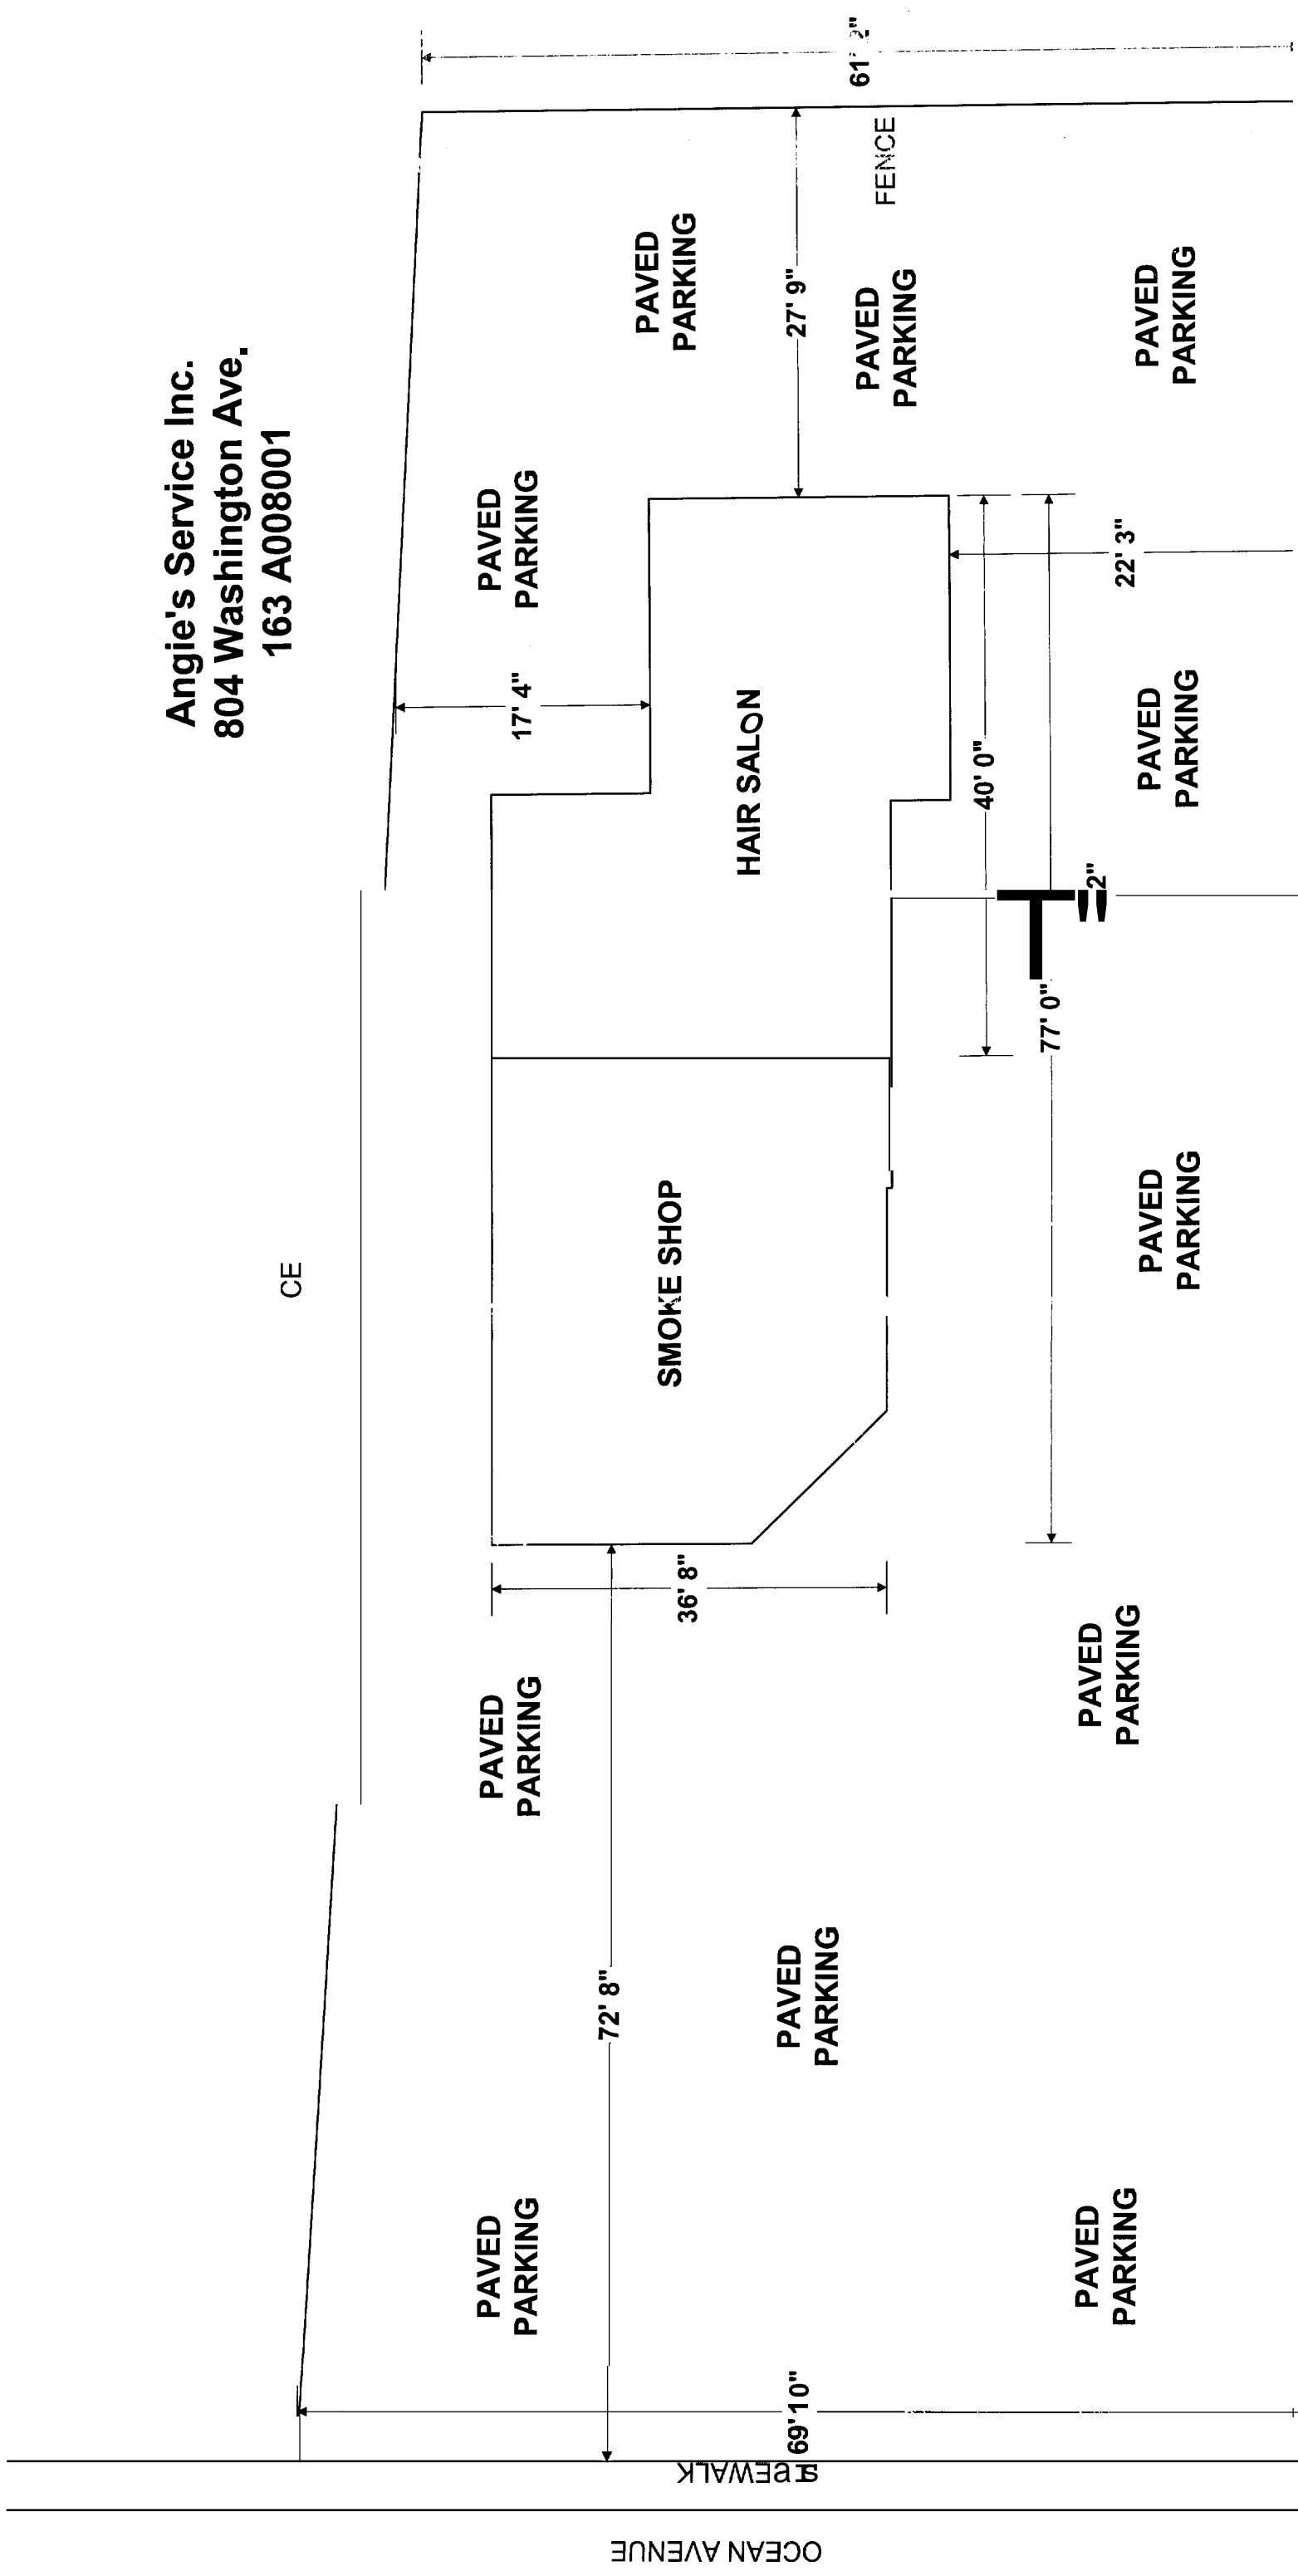

**Portland Hair Company
804 Washington Ave.**

Angie's Service Inc.
804 Washington Ave.
163 A008001

CE

SIDEWALK

66

WASHINGTON AVENUE

only 2 parking spaces req.

Before - auto shop
 804 Wash. Ave.
~~Auto Shop~~ Before Salon
~~Portland Hair Company~~
 804 Washington Ave.

$$16.25 \times 19 = 308.75$$

$$13.66 \times 25.75 = 351.75$$

$$\frac{351.75}{660.50}$$

$$660.50 \div 400 = 1.65 \text{ sq ft}$$

2 ft sq spaces req.

Garage Door

Garage Door