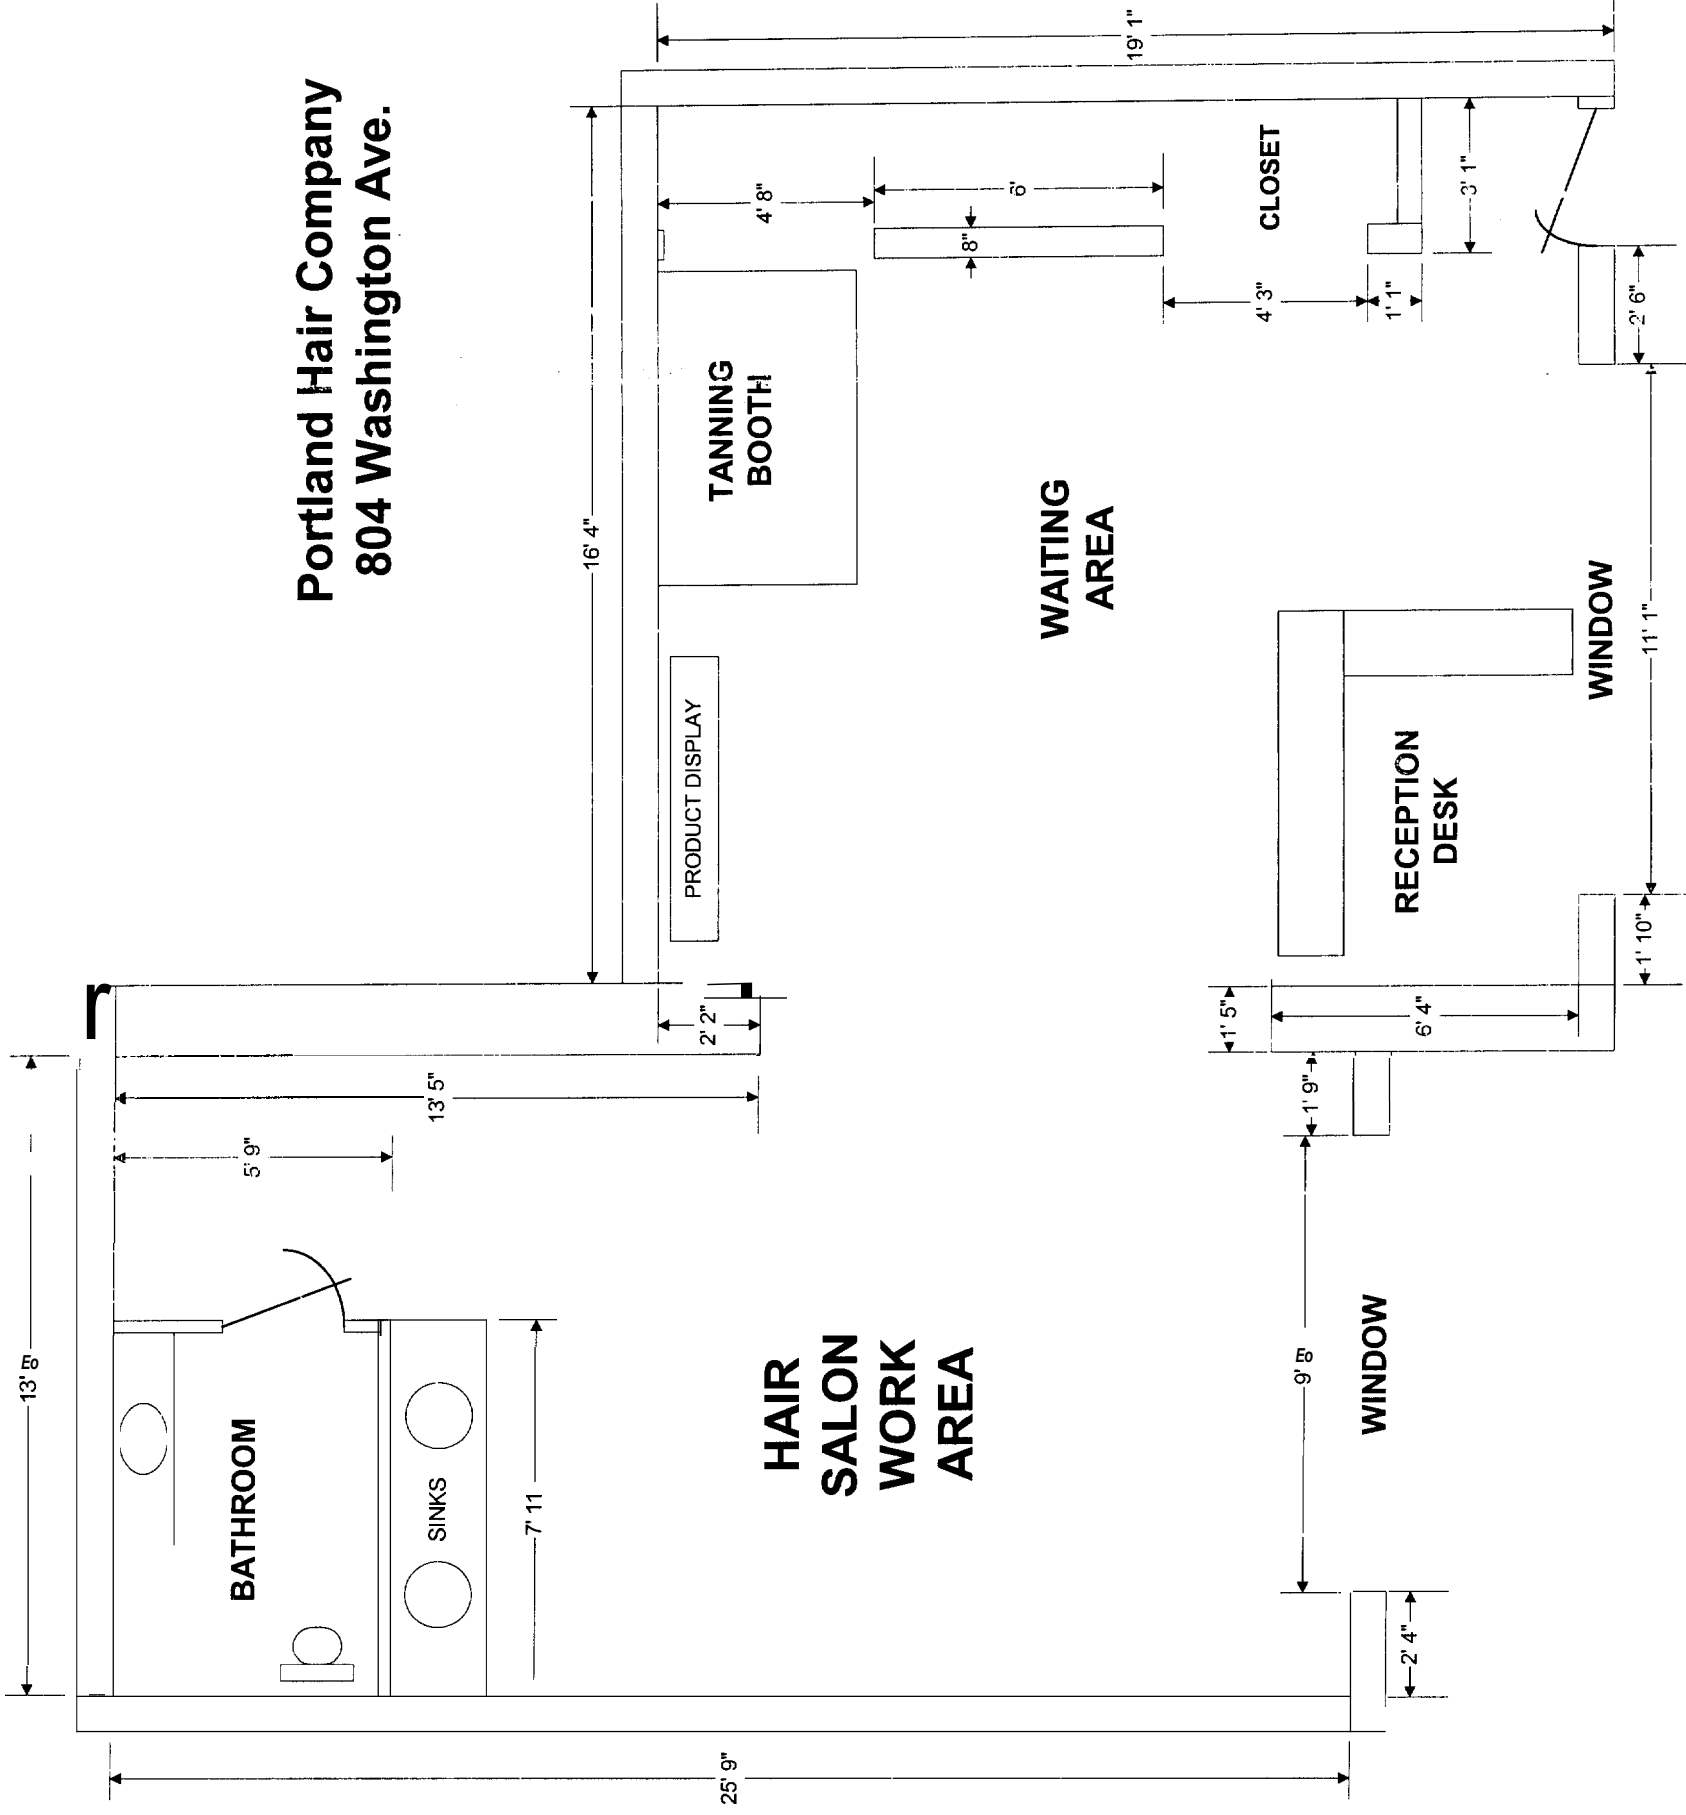

**Portland Hair Company
804 Washington Ave.**

Angie's Service Inc.
804 Washington Ave.
163 A008001

CE

SIDEWALK

66

WASHINGTON AVENUE

only 2 parking spaces req.

Before - auto shop
 804 Wash. Ave.
~~Auto Shop~~ Before Salon
~~Portland Hair Company~~
 804 Washington Ave.

$$16.25 \times 19 = 308.75$$

$$13.66 \times 25.75 = 351.75$$

$$\frac{351.75}{660.50}$$

$$660.50 \div 400 = 1.65 \text{ sq ft}$$

2 ft sq spaces req.

Garage Door

Garage Door