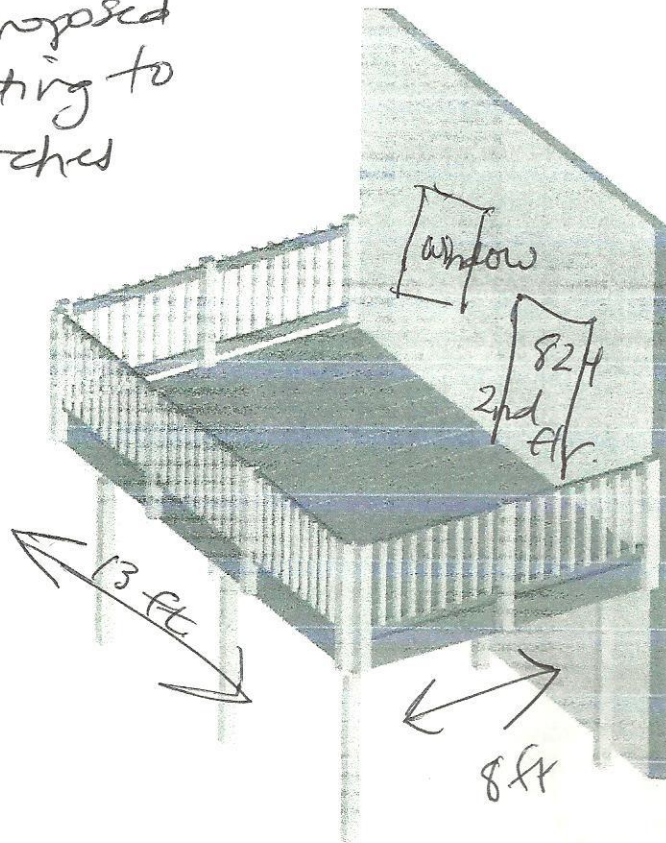

Please note  
these are proposed  
repairs / updating to  
existing porches

Laura Burke  
(207) 653-5405

Lowe's Deck Design

**laura top desk**

924 Washington Ave

Print this document and take it to the Doors and Windows desk or Commercial Sales desk  
at your local Lowe's store.

One of our associates will help you find the materials you need.

Your Deck Design's Project ID is:

802450325

Created on Mar-02-2015

All rights reserved copyright ©2015 DIY Technologies

Project ID: 802450325