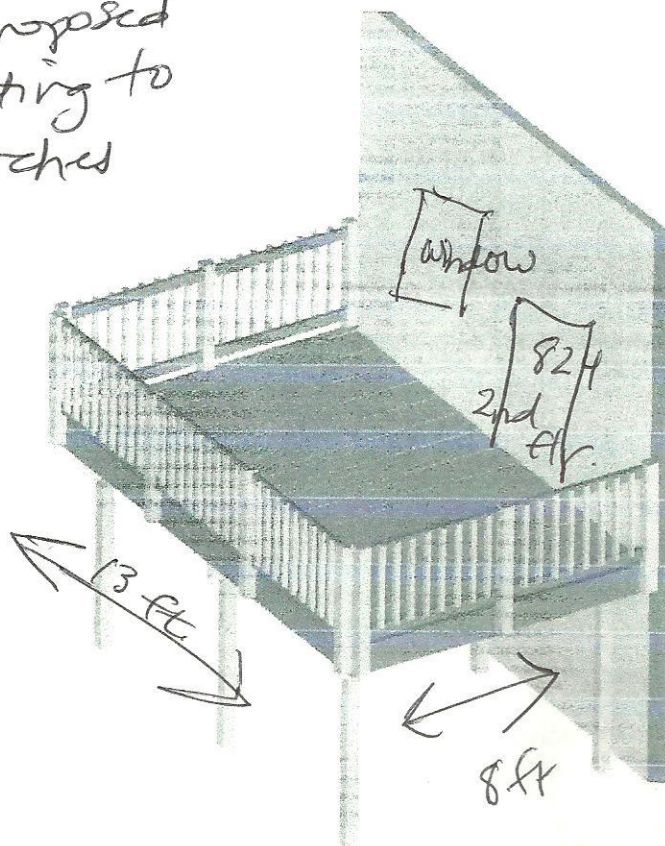

Please note
these are proposed
repairs / updating to
existing porches

Laura Burke
(207) 653-5405

Lowe's Deck Design

laura top desk

824 Washington Ave

Print this document and take it to the Doors and Windows desk or Commercial Sales desk
at your local Lowe's store.

One of our associates will help you find the materials you need.

Your Deck Design's Project ID is:

802450325

Created on Mar-02-2015

All rights reserved copyright ©2015 DIY Technologies

Project ID: 802450325